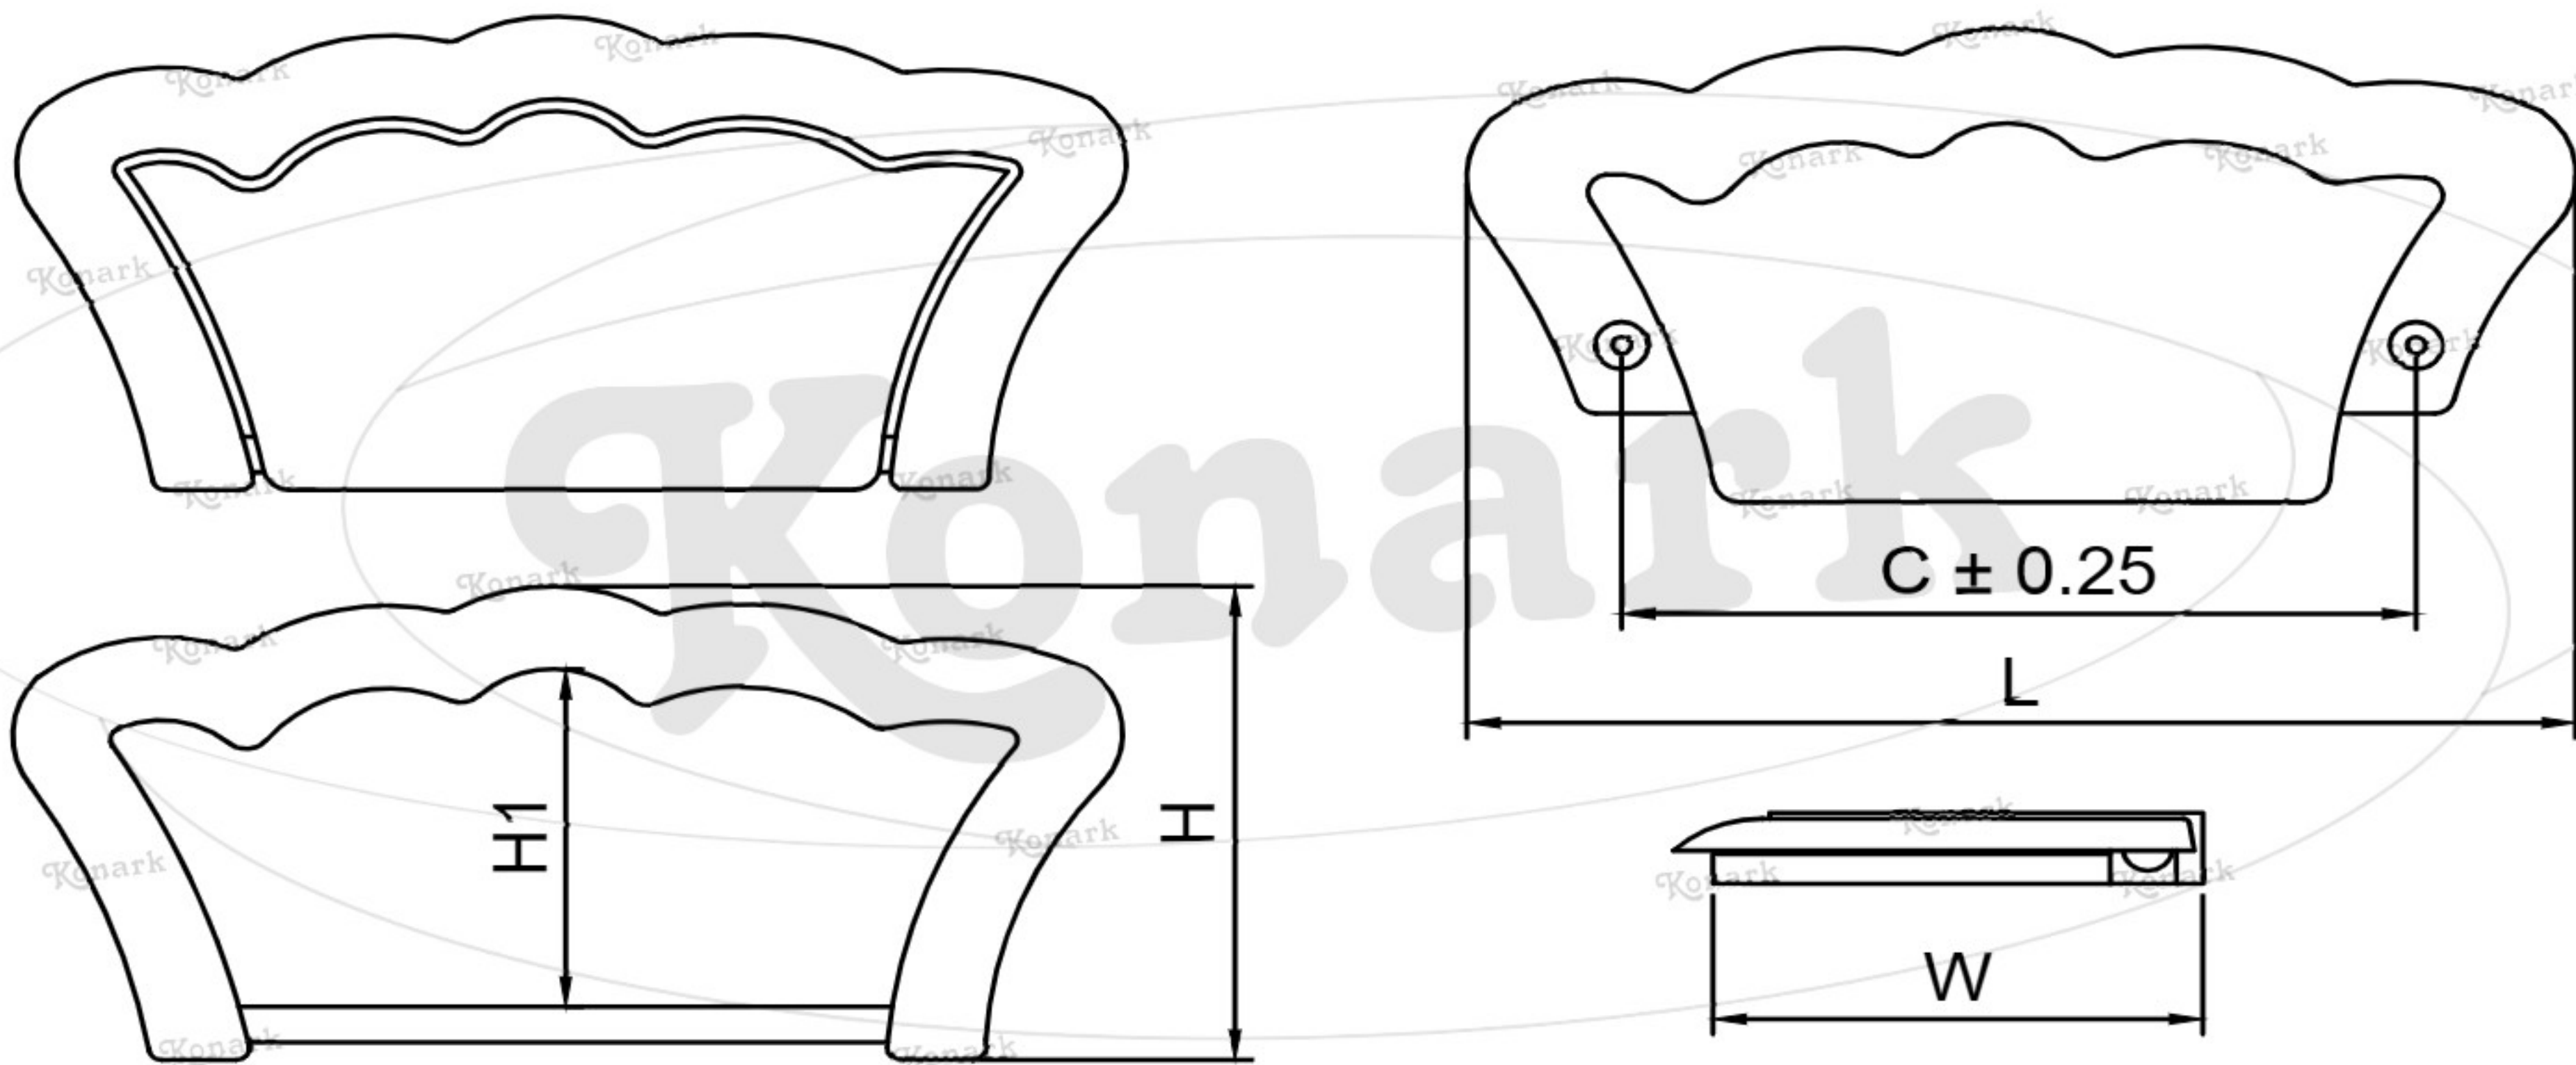

Model : CFK-010

Finish	Size	Product Code	C	L	H	W	H1
MT CP SP MC BM RG BA CA	60mm	CFK-010 60	60	84	40	37	29