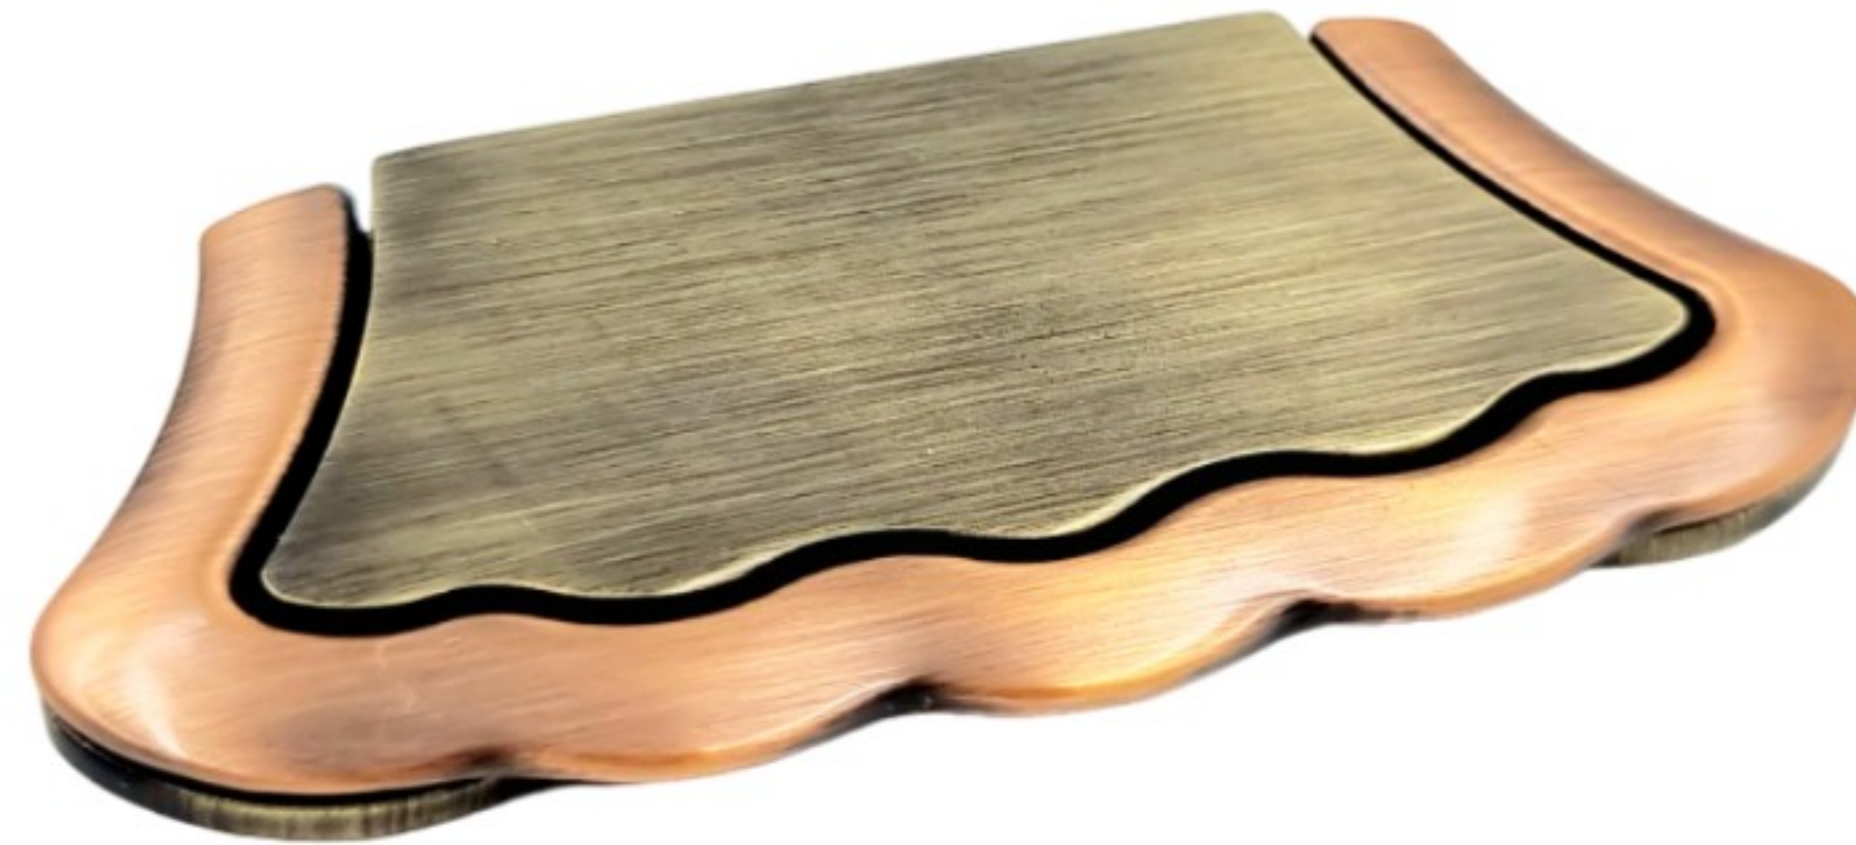

Model : CFK-010

Finish	Size	Product Code	C	L	H	W	H1
MT CP SP MC BM RG BA CA	60mm	CFK-010 60	60	84	40	37	29