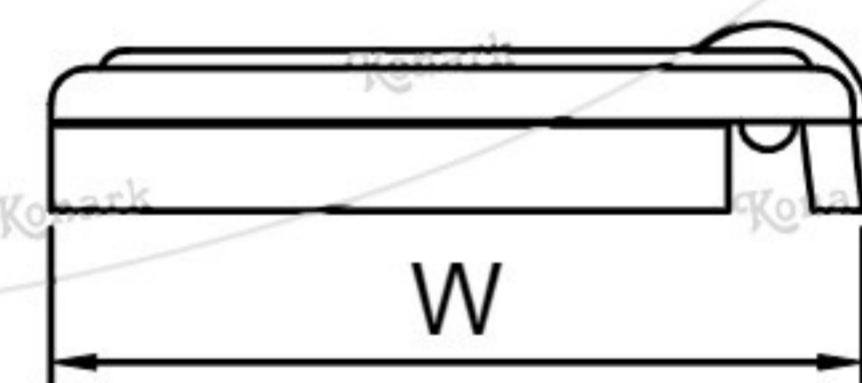

Model : CFK-011

Finish	Size	Product Code	C	L	H	W	H1
MT CP SP MC BM RG BA CA	70mm	CFK-011 70	70	80	47	45	28