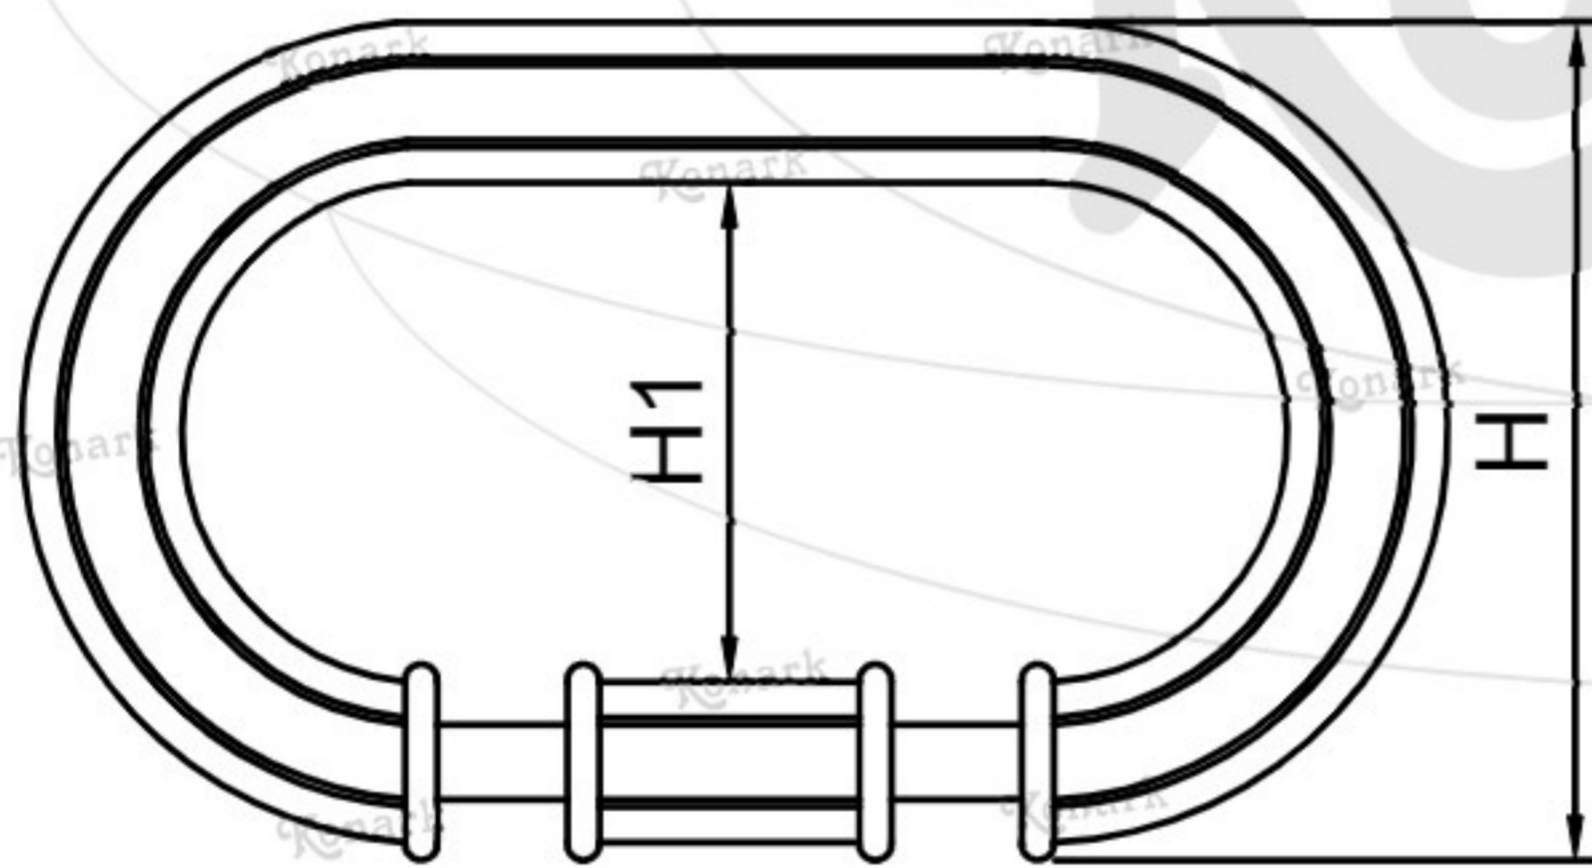

Model : CFK-011

Finish	Size	Product Code	C	L	H	W	H1
MT CP SP MC BM RG BA CA	70mm	CFK-011 70	70	80	47	45	28