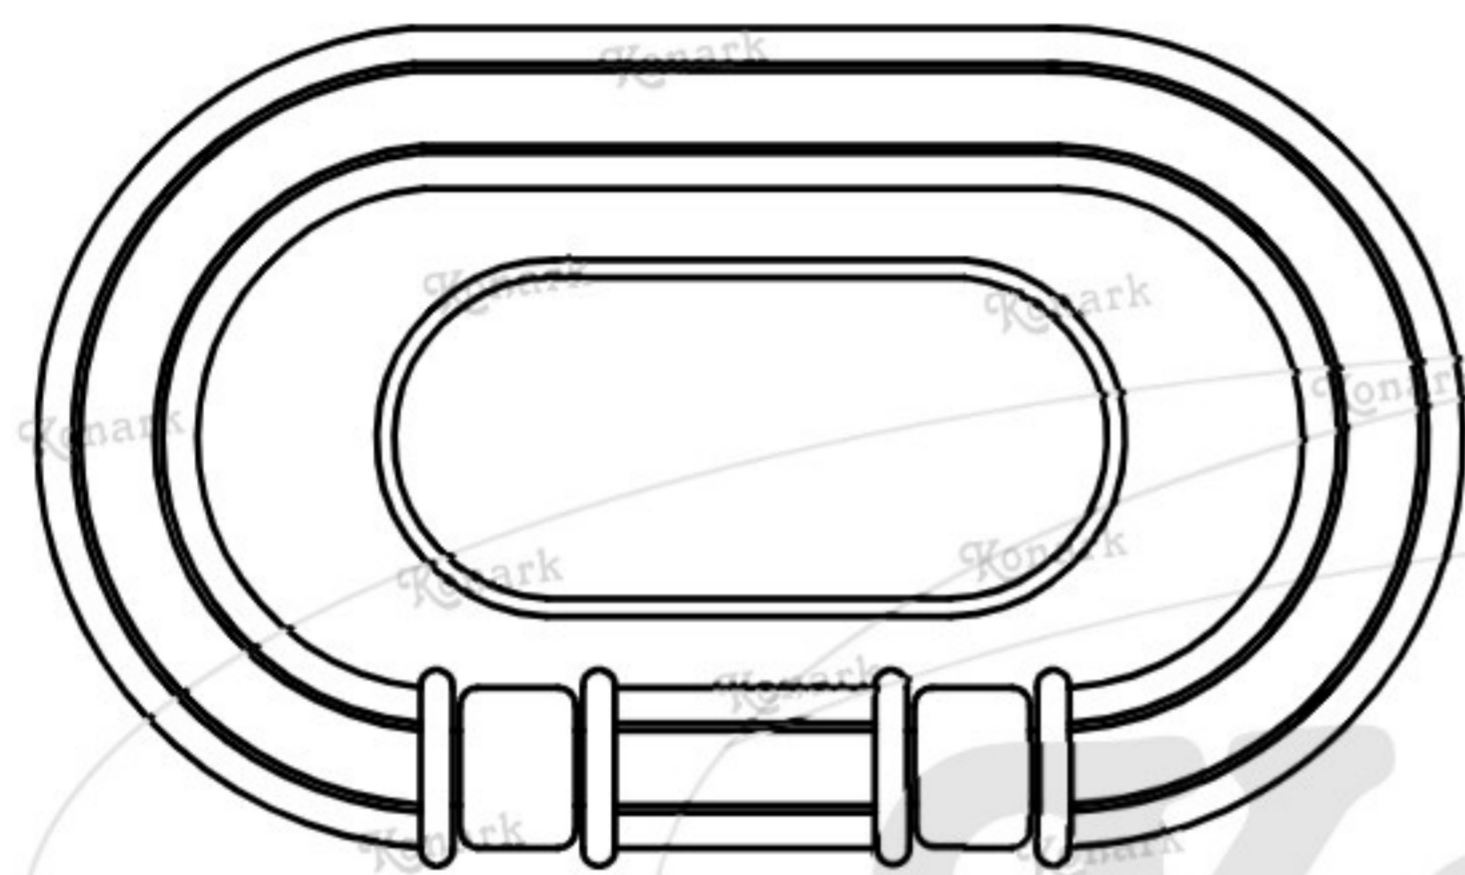

Model : CFK-011

Finish	Size	Product Code	C	L	H	W	H1
MT CP SP MC BM RG BA CA	70mm	CFK-011 70	70	80	47	45	28