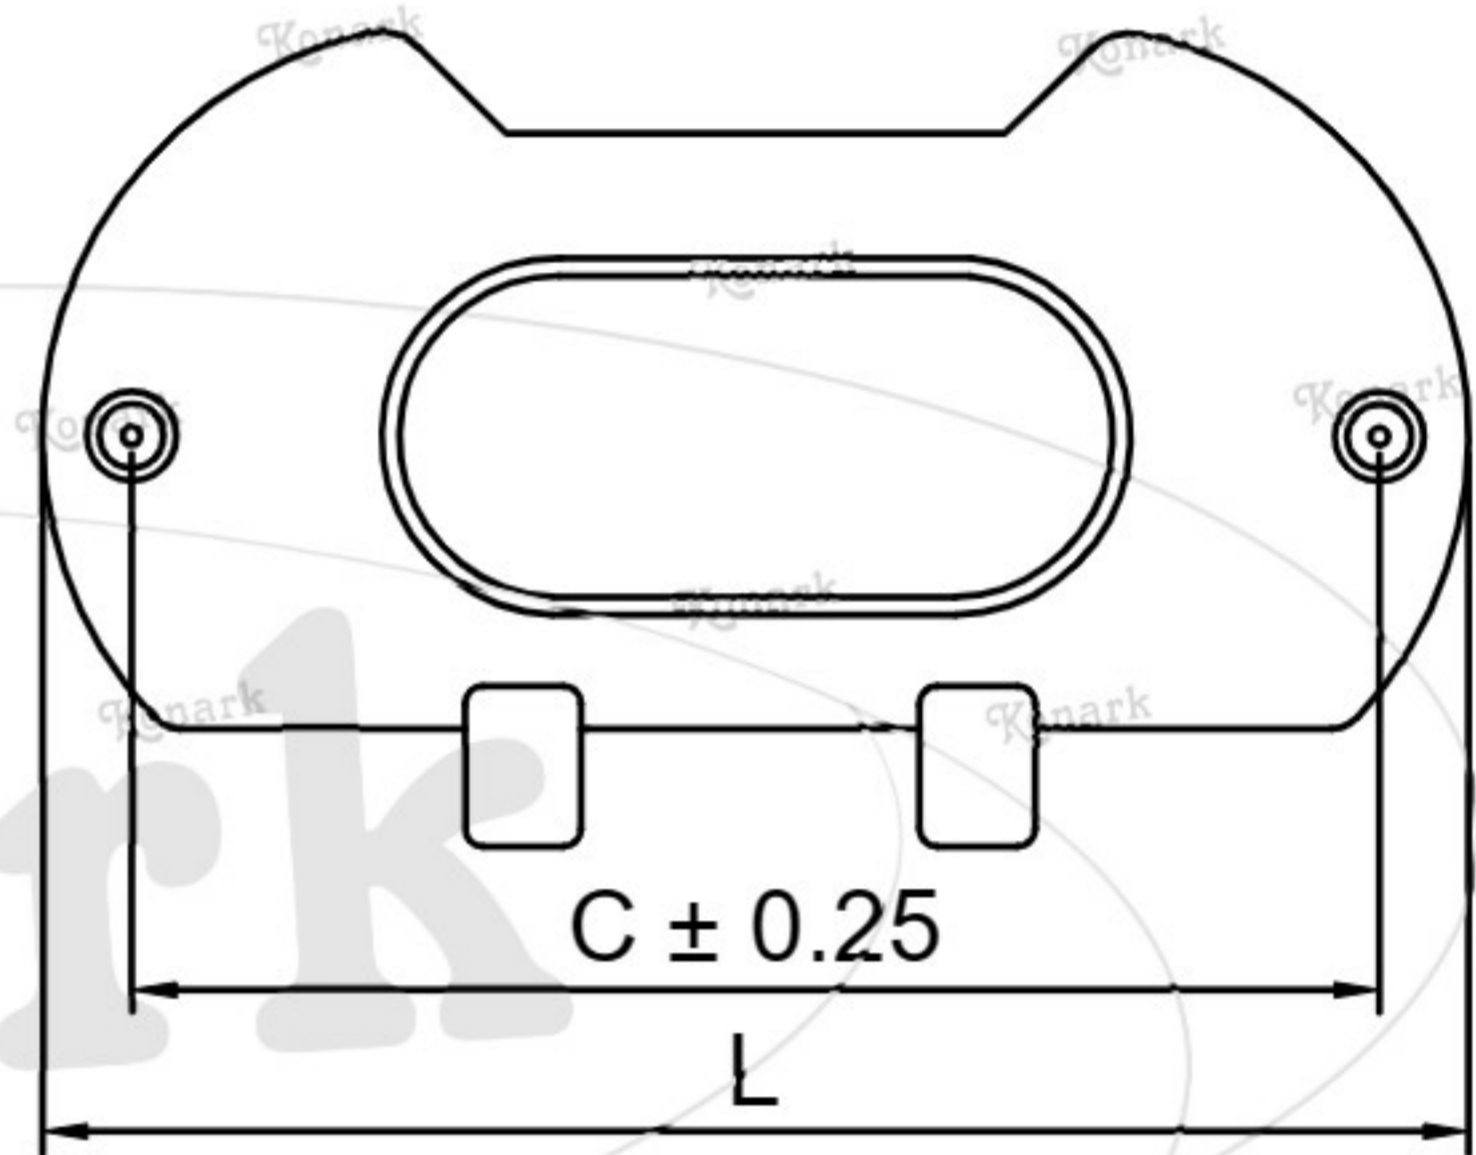

Model : CFK-011

Finish	Size	Product Code	C	L	H	W	H1
MT CP SP MC BM RG BA CA	70mm	CFK-011 70	70	80	47	45	28