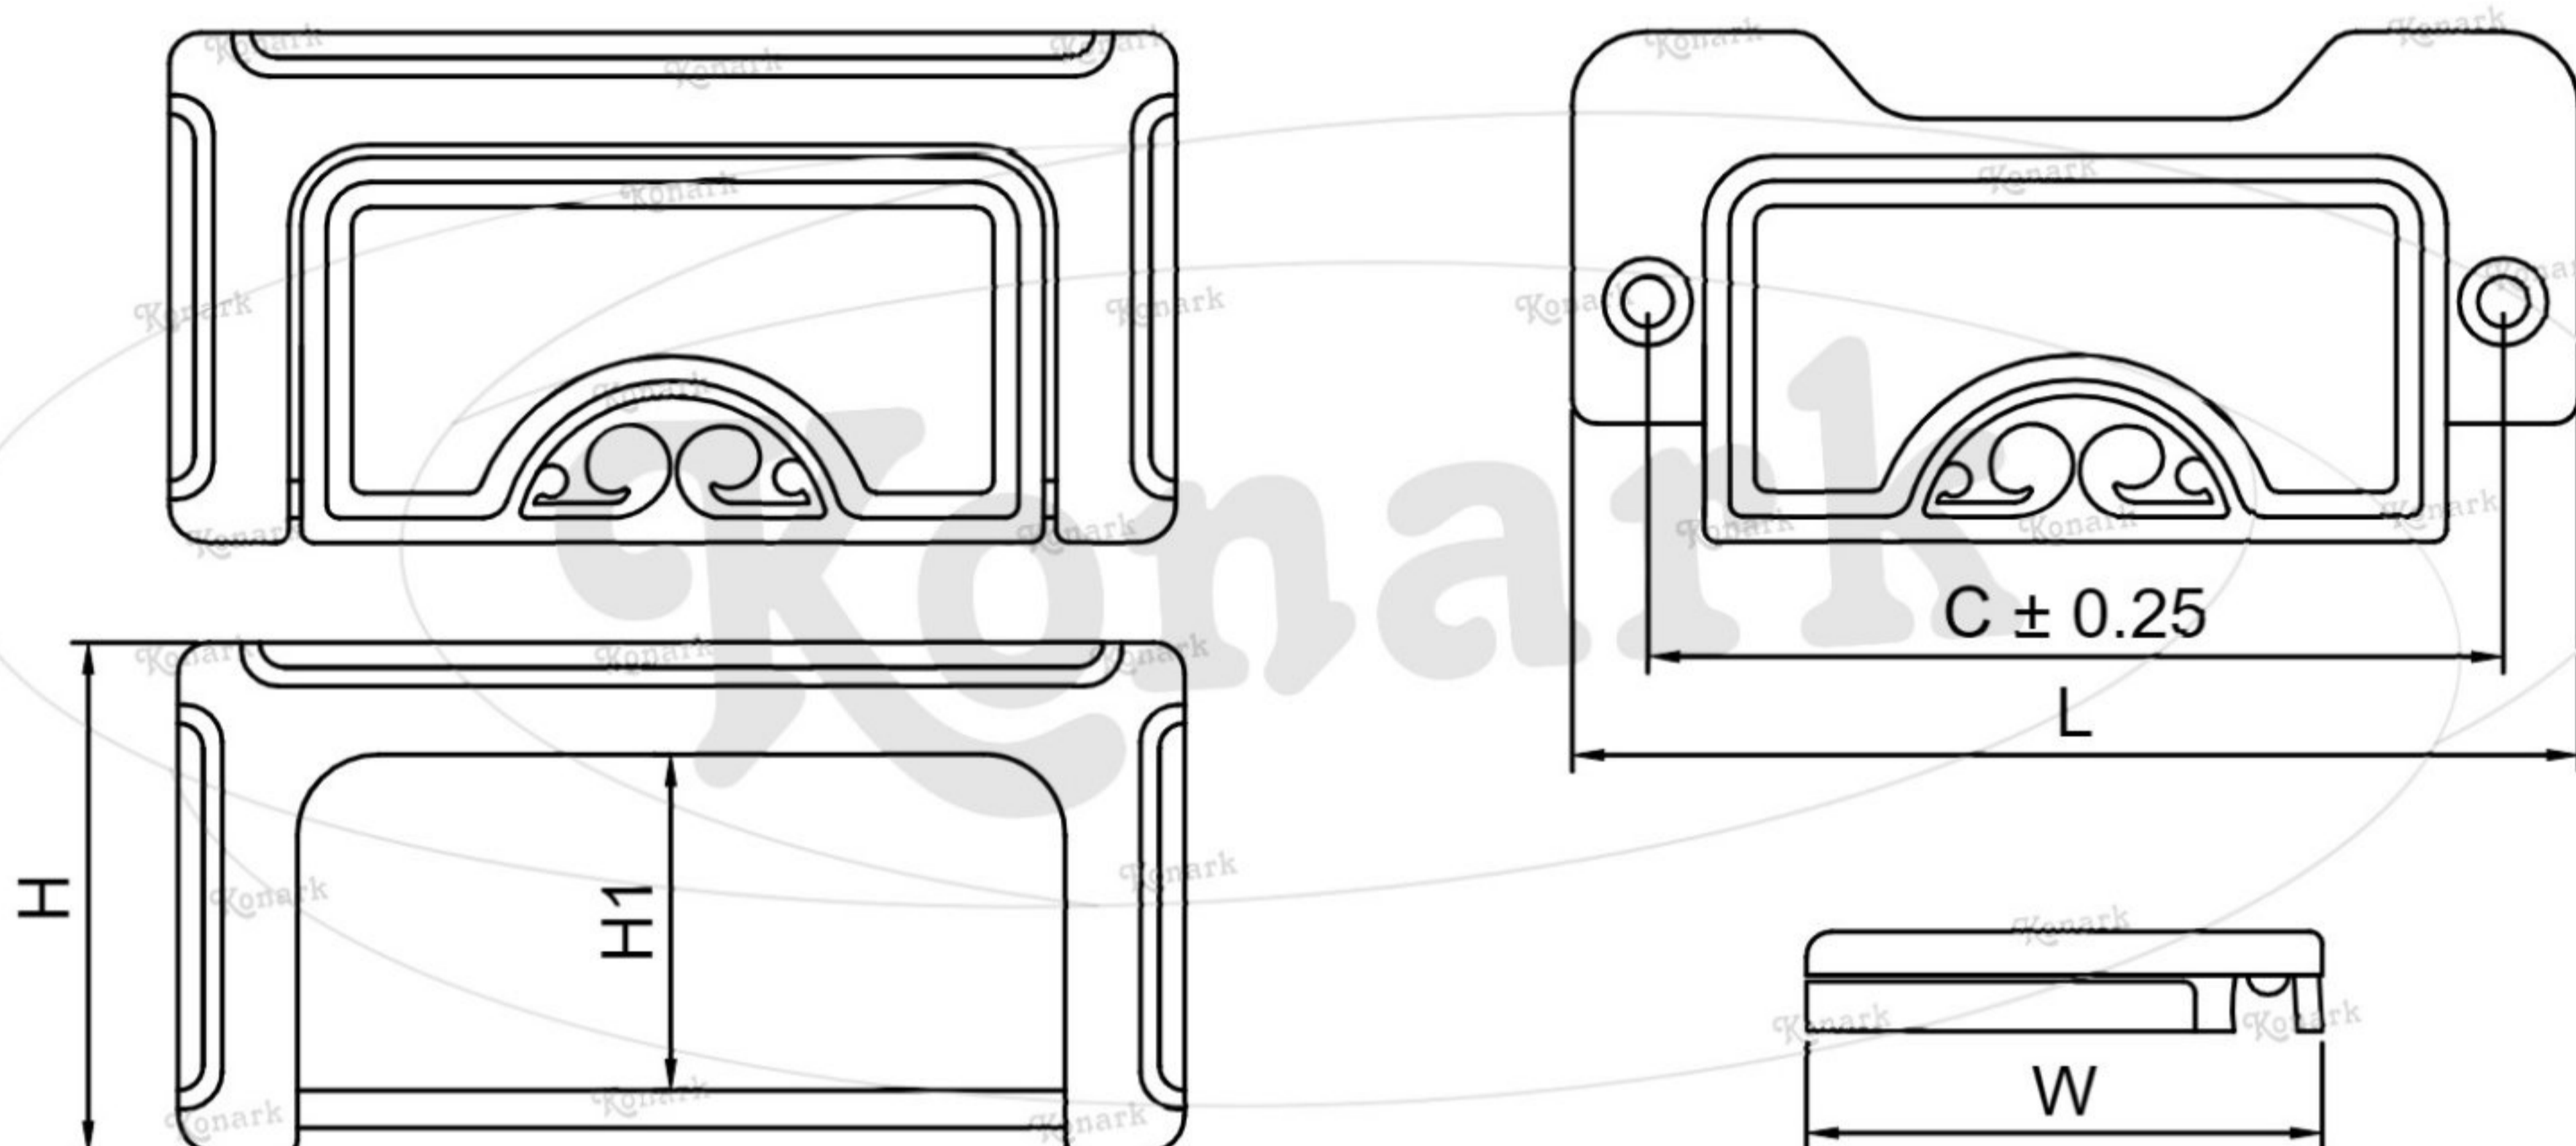

## Model : CFK-012

| Finish                                       | Size | Product Code | C  | L  | H  | W  | H1 |
|--|------|--------------|----|----|----|----|----|
| MT<br>CP<br>SP<br>MC<br>BM<br>RG<br>BA<br>CA | 68mm | CFK-012 68   | 68 | 80 | 41 | 41 | 27 |