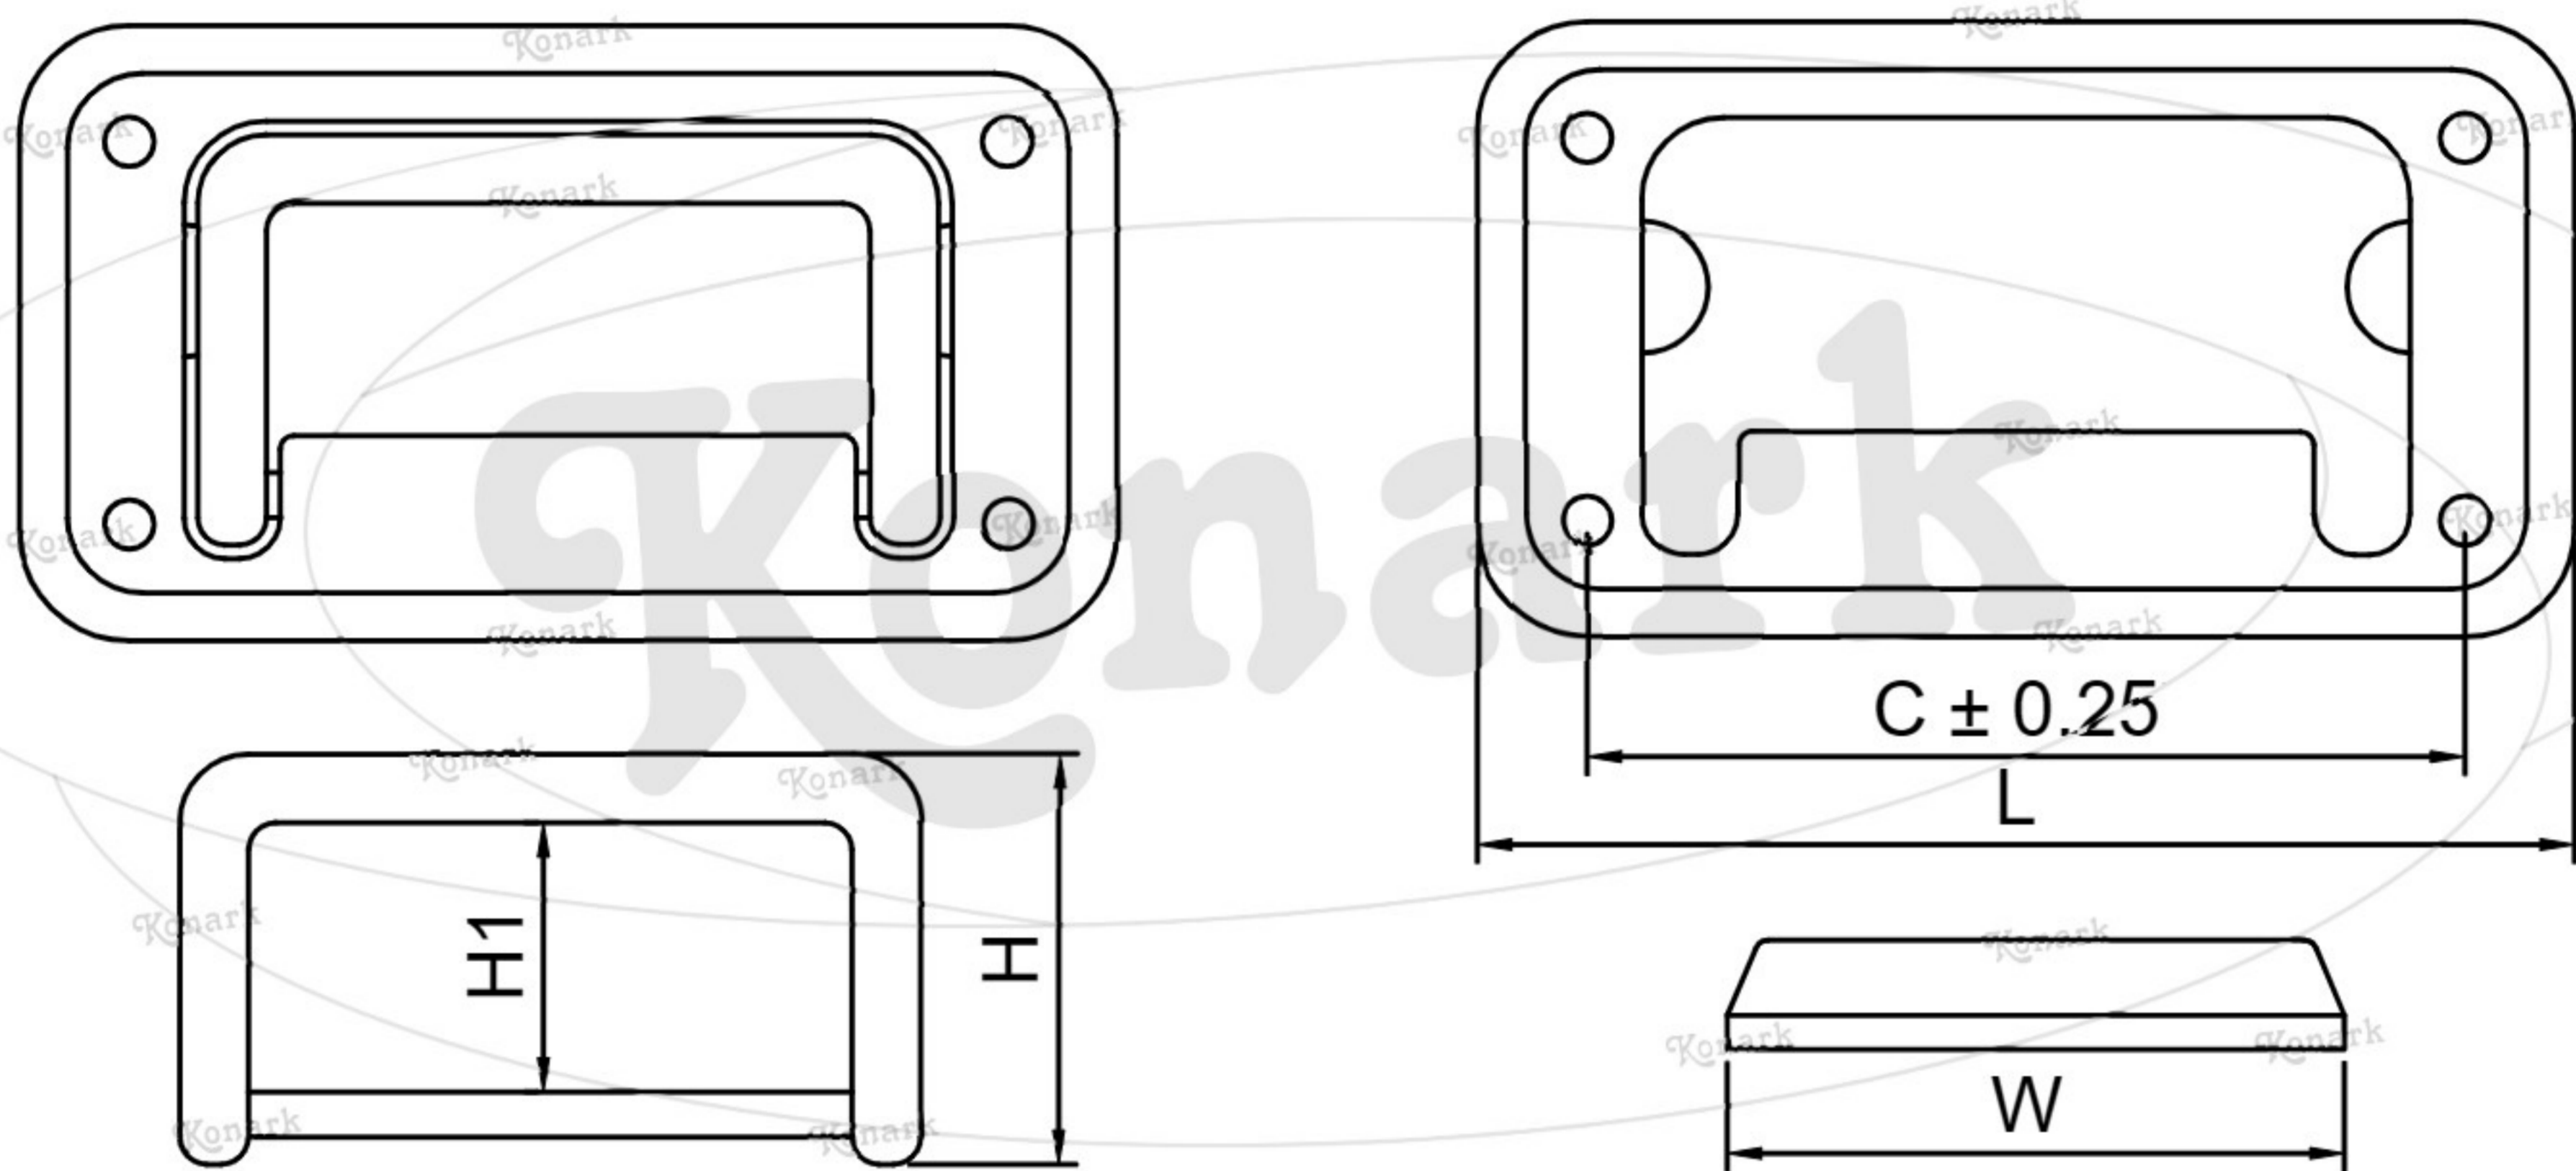

## Model : CFK-013

Finish	Size	Product Code	C	L	H	W	H1
MT CP SP MC BM RG BA CA	64mm	CFK-013 64	64	80	30	45	20