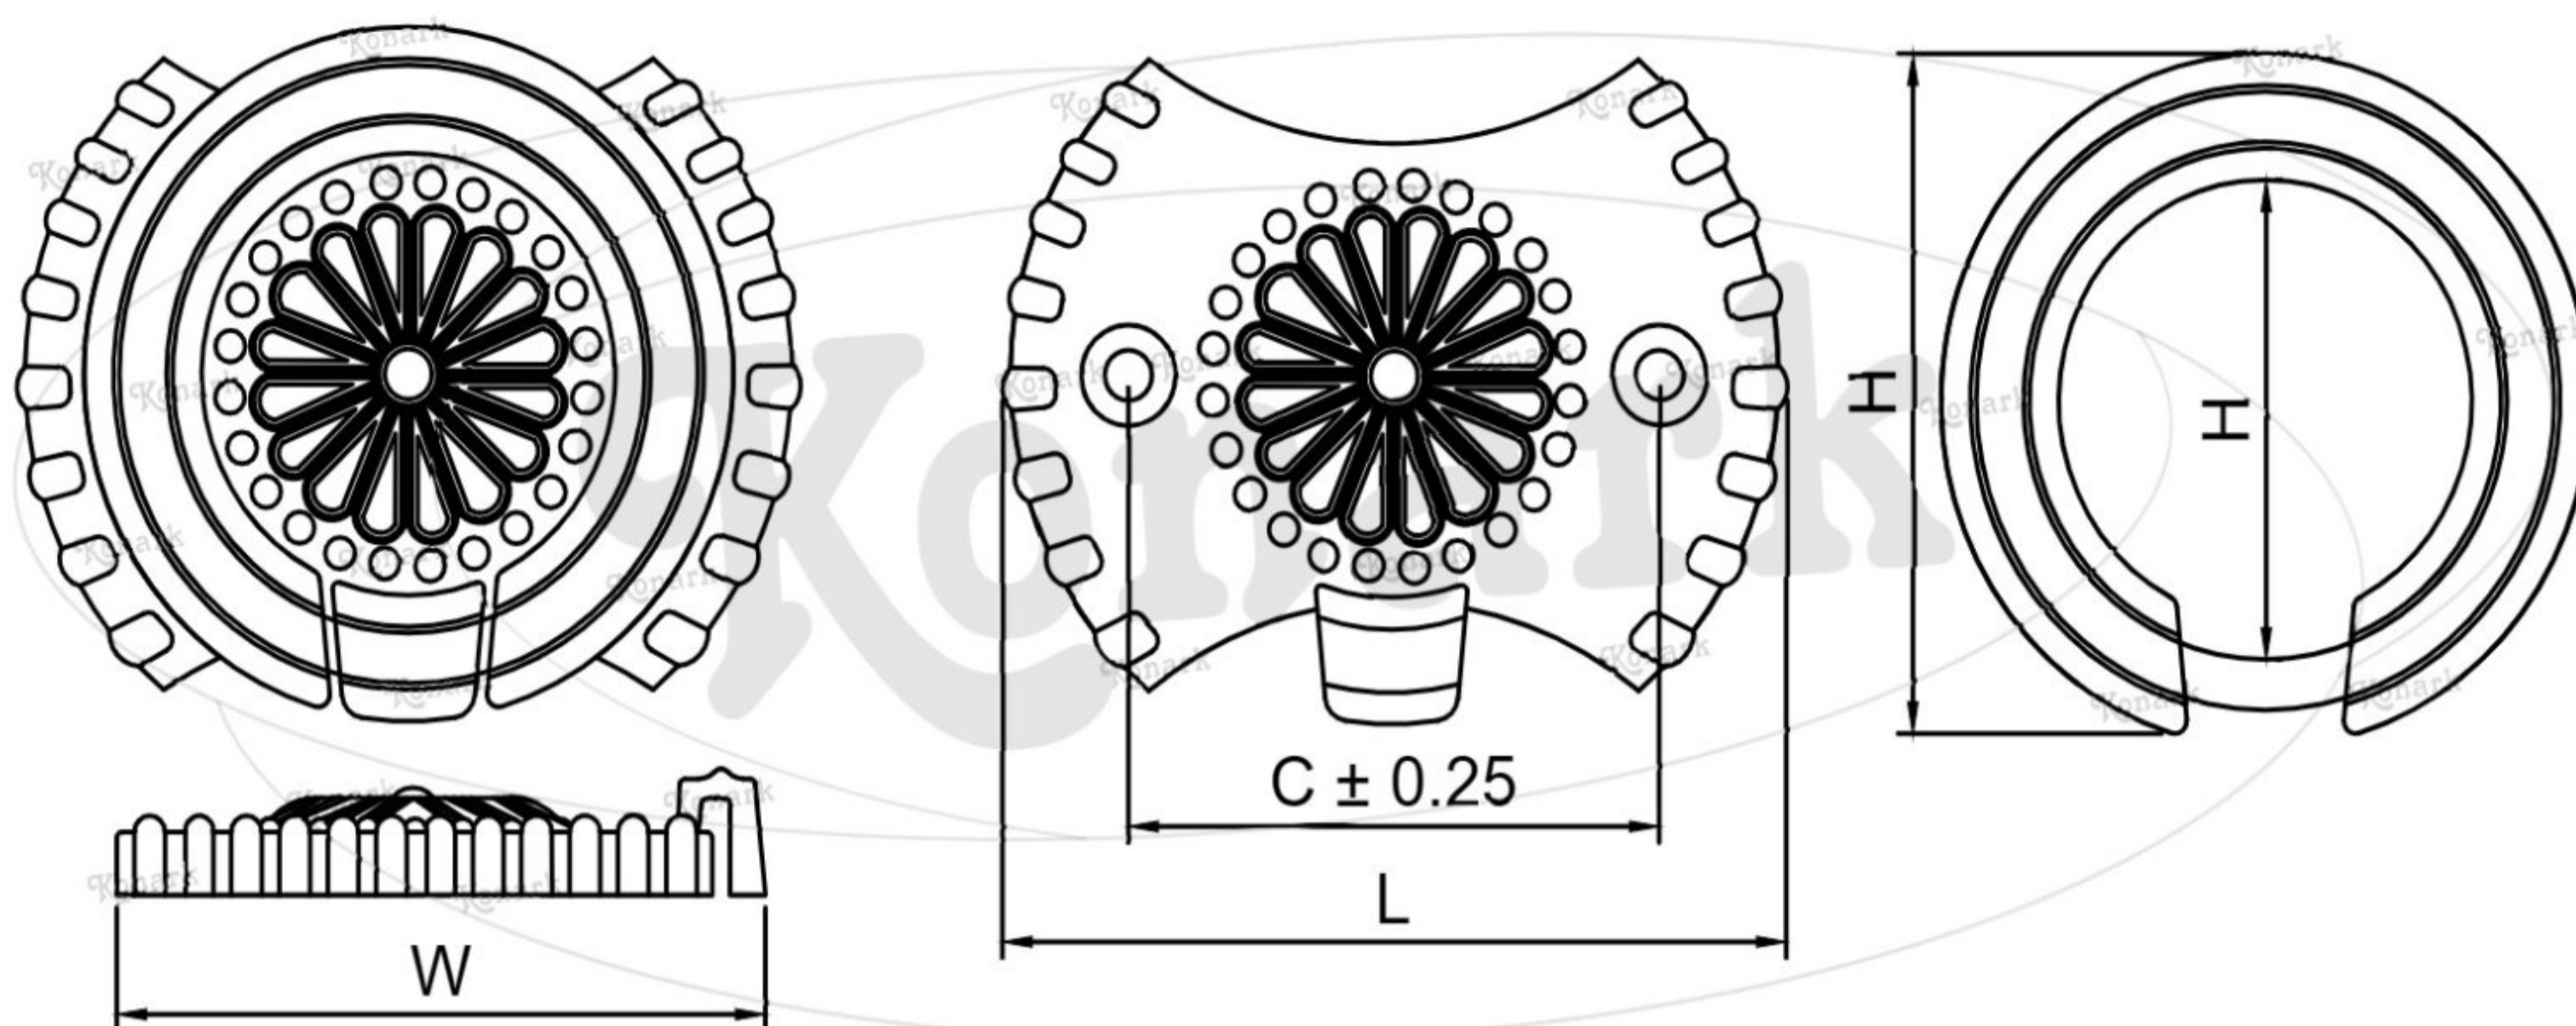

Model : CFK-014

Finish	Size	Product Code	C	L	H	W	H1
MT CP SP MC BM RG BA CA	45mm	CFK-014 45	45	66	54	55	38