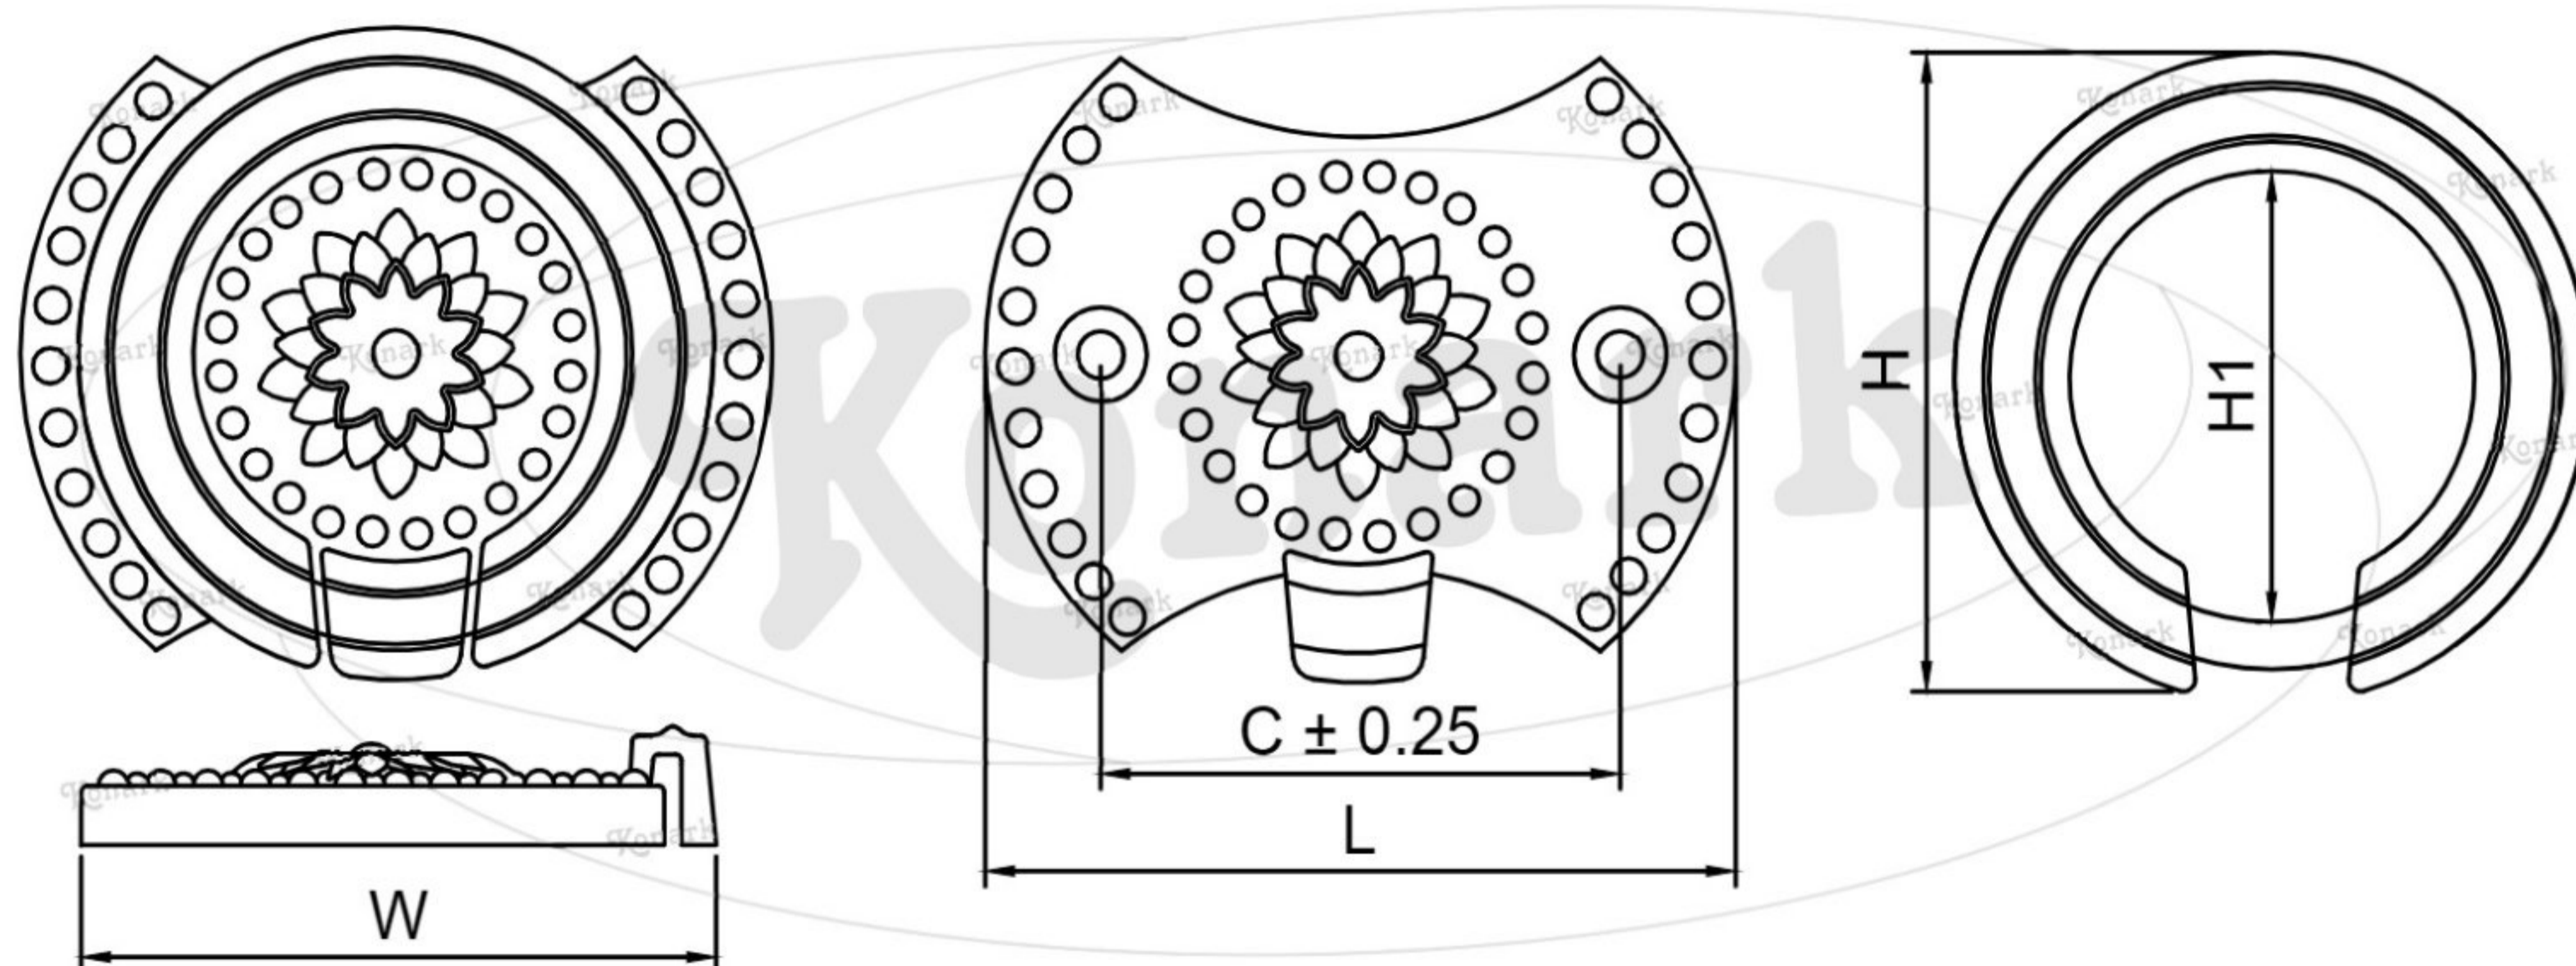

## Model : CFK-015

Finish	Size	Product Code	C	L	H	W	H1
MT CP SP MC BM RG BA CA	45mm	CFK-015 45	45	65	54	55	38