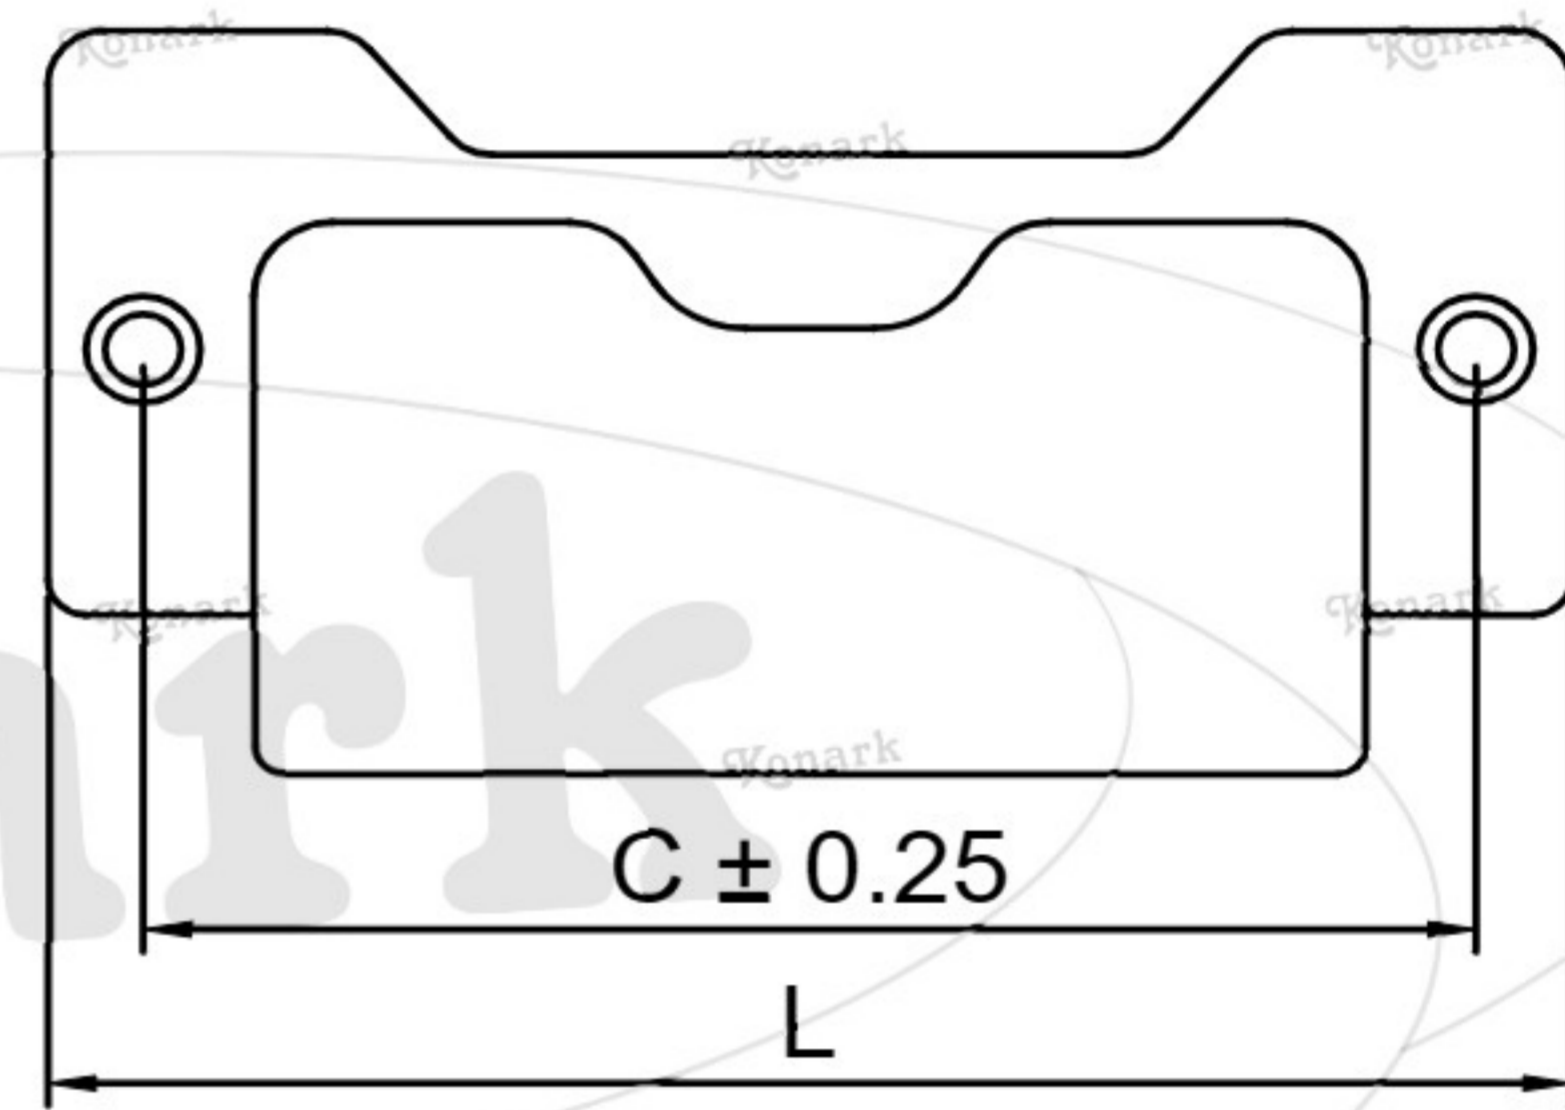

Model : CFK-017

Finish	Size	Product Code	C	L	H	W	H1
MT CP SP MC BM RG BA CA	70mm	CFK-017 70	70	80	42	43	20