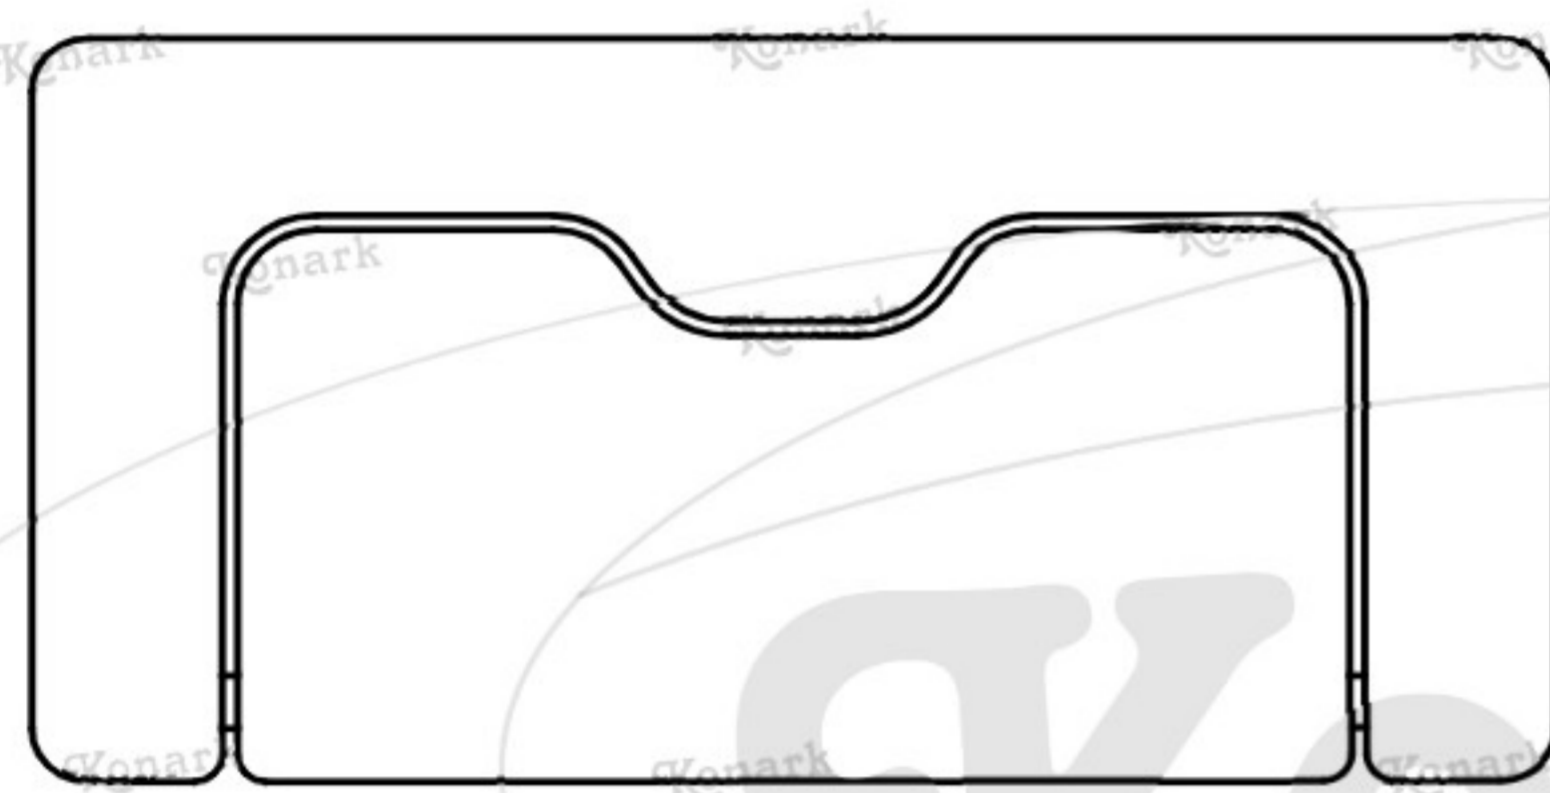

Model : CFK-017

Finish	Size	Product Code	C	L	H	W	H1
MT CP SP MC BM RG BA CA	70mm	CFK-017 70	70	80	42	43	20