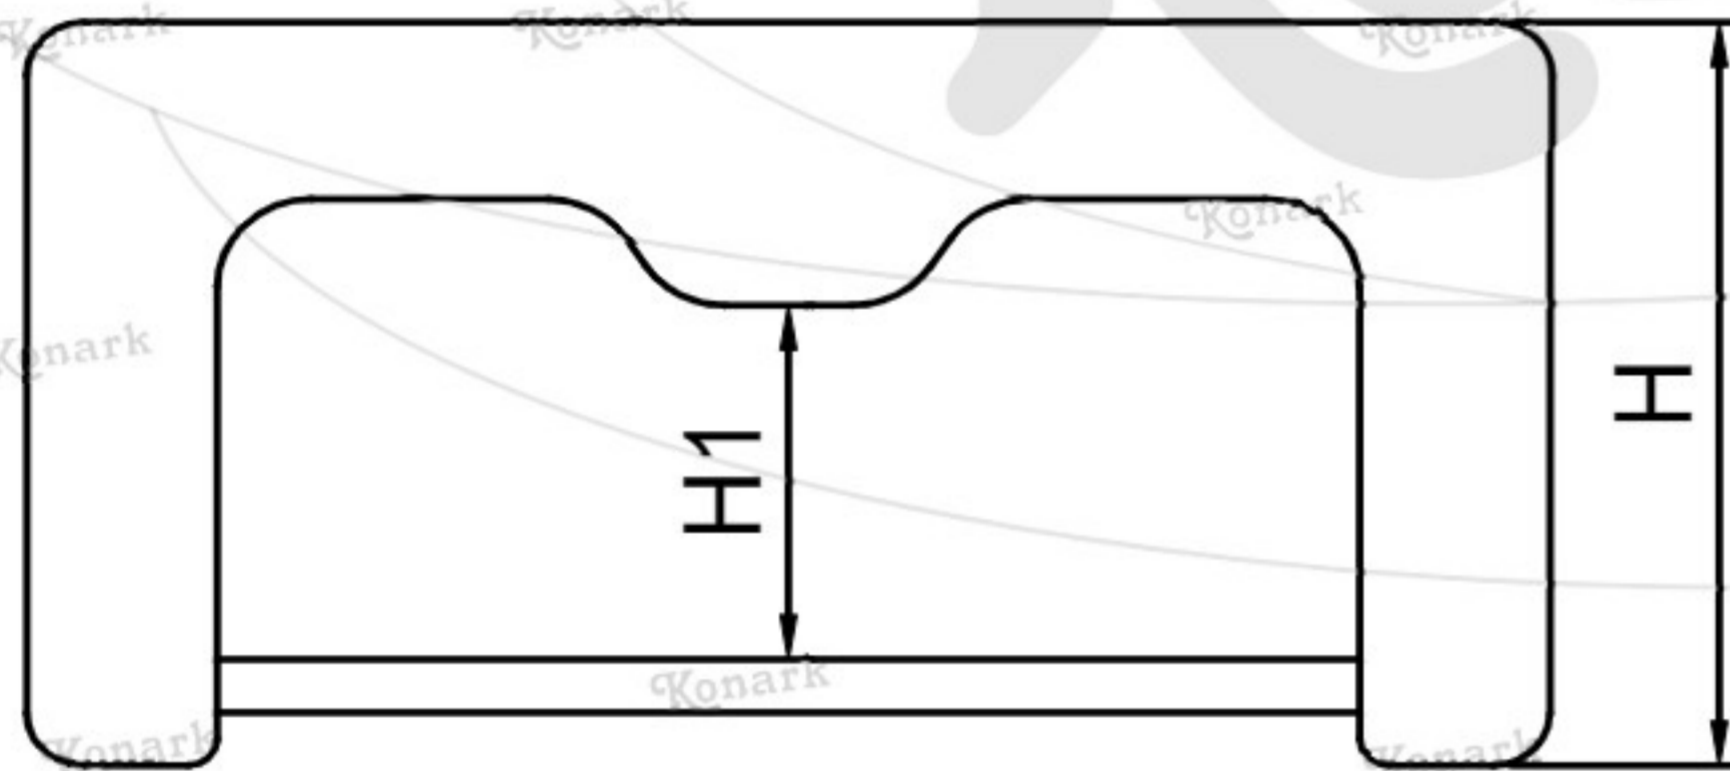

Model : CFK-017

Finish	Size	Product Code	C	L	H	W	H1
MT CP SP MC BM RG BA CA	70mm	CFK-017 70	70	80	42	43	20