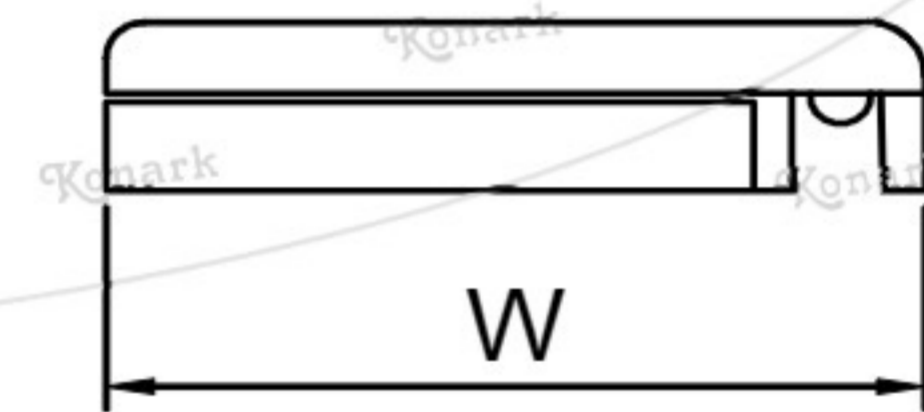

Model : CFK-017

Finish	Size	Product Code	C	L	H	W	H1
MT CP SP MC BM RG BA CA	70mm	CFK-017 70	70	80	42	43	20