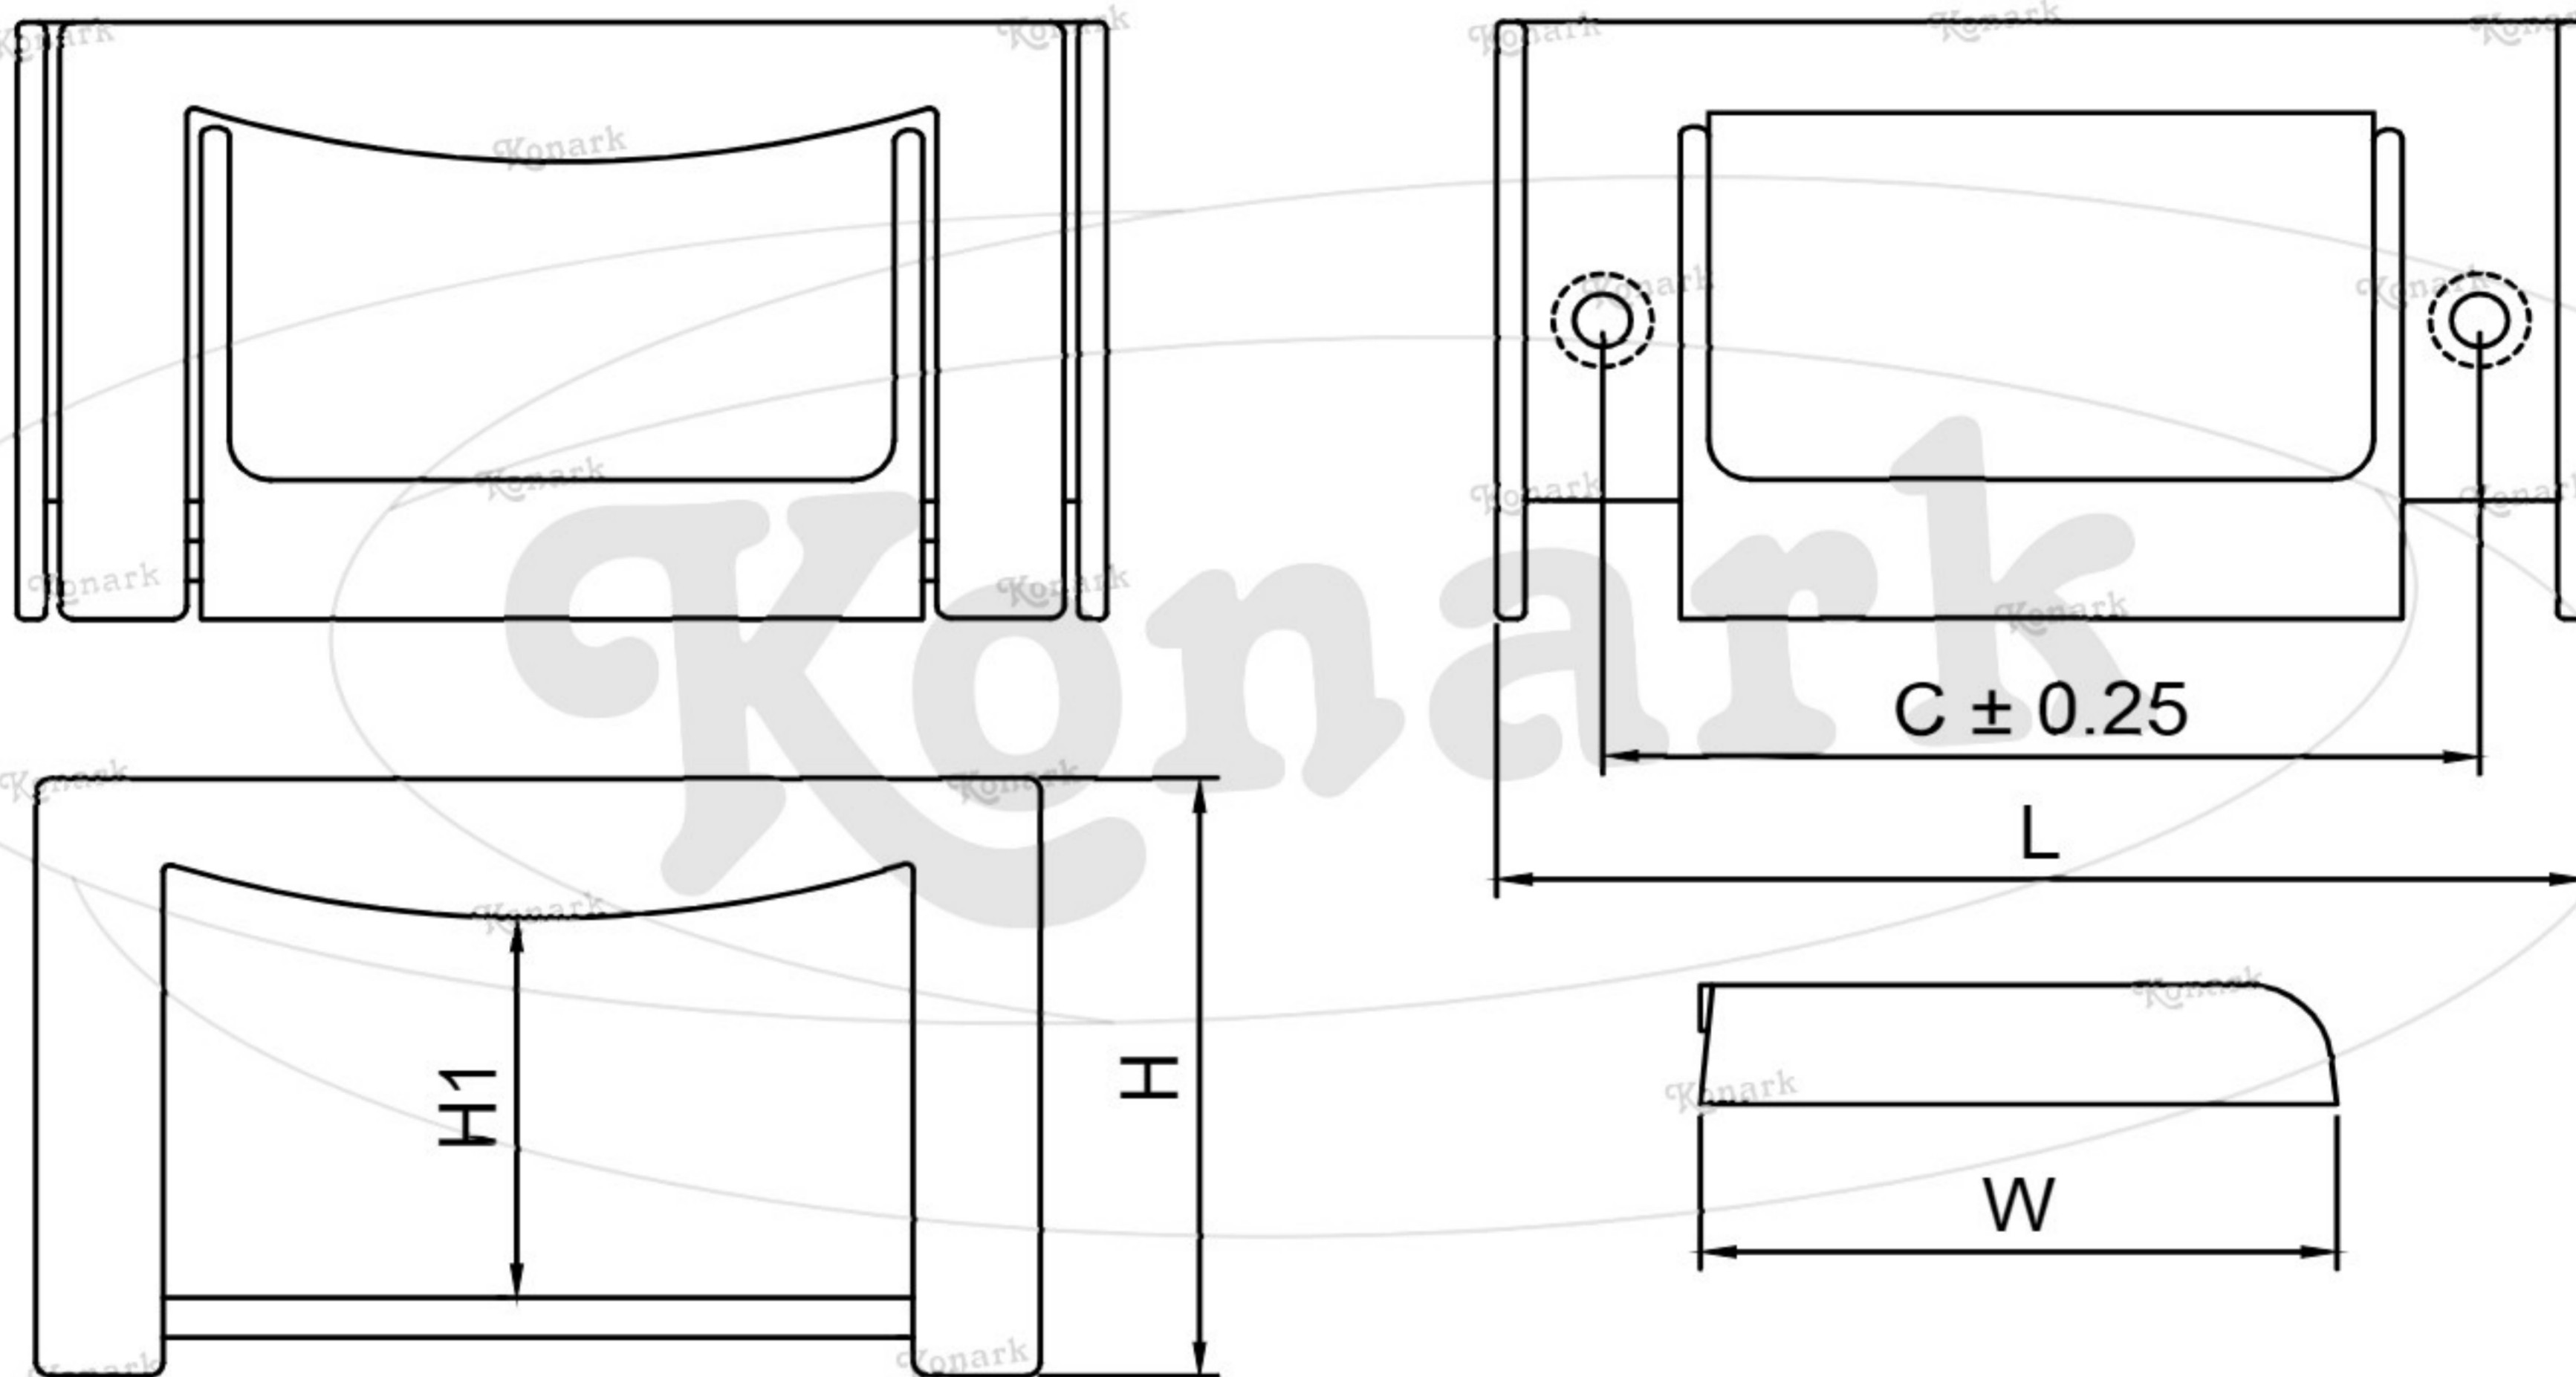

Model : CFK-018

Finish	Size	Product Code	C	L	H	W	H1
MT CP SP MC BM RG BA CA	62mm	CFK-018 62	62	77	45	45	29