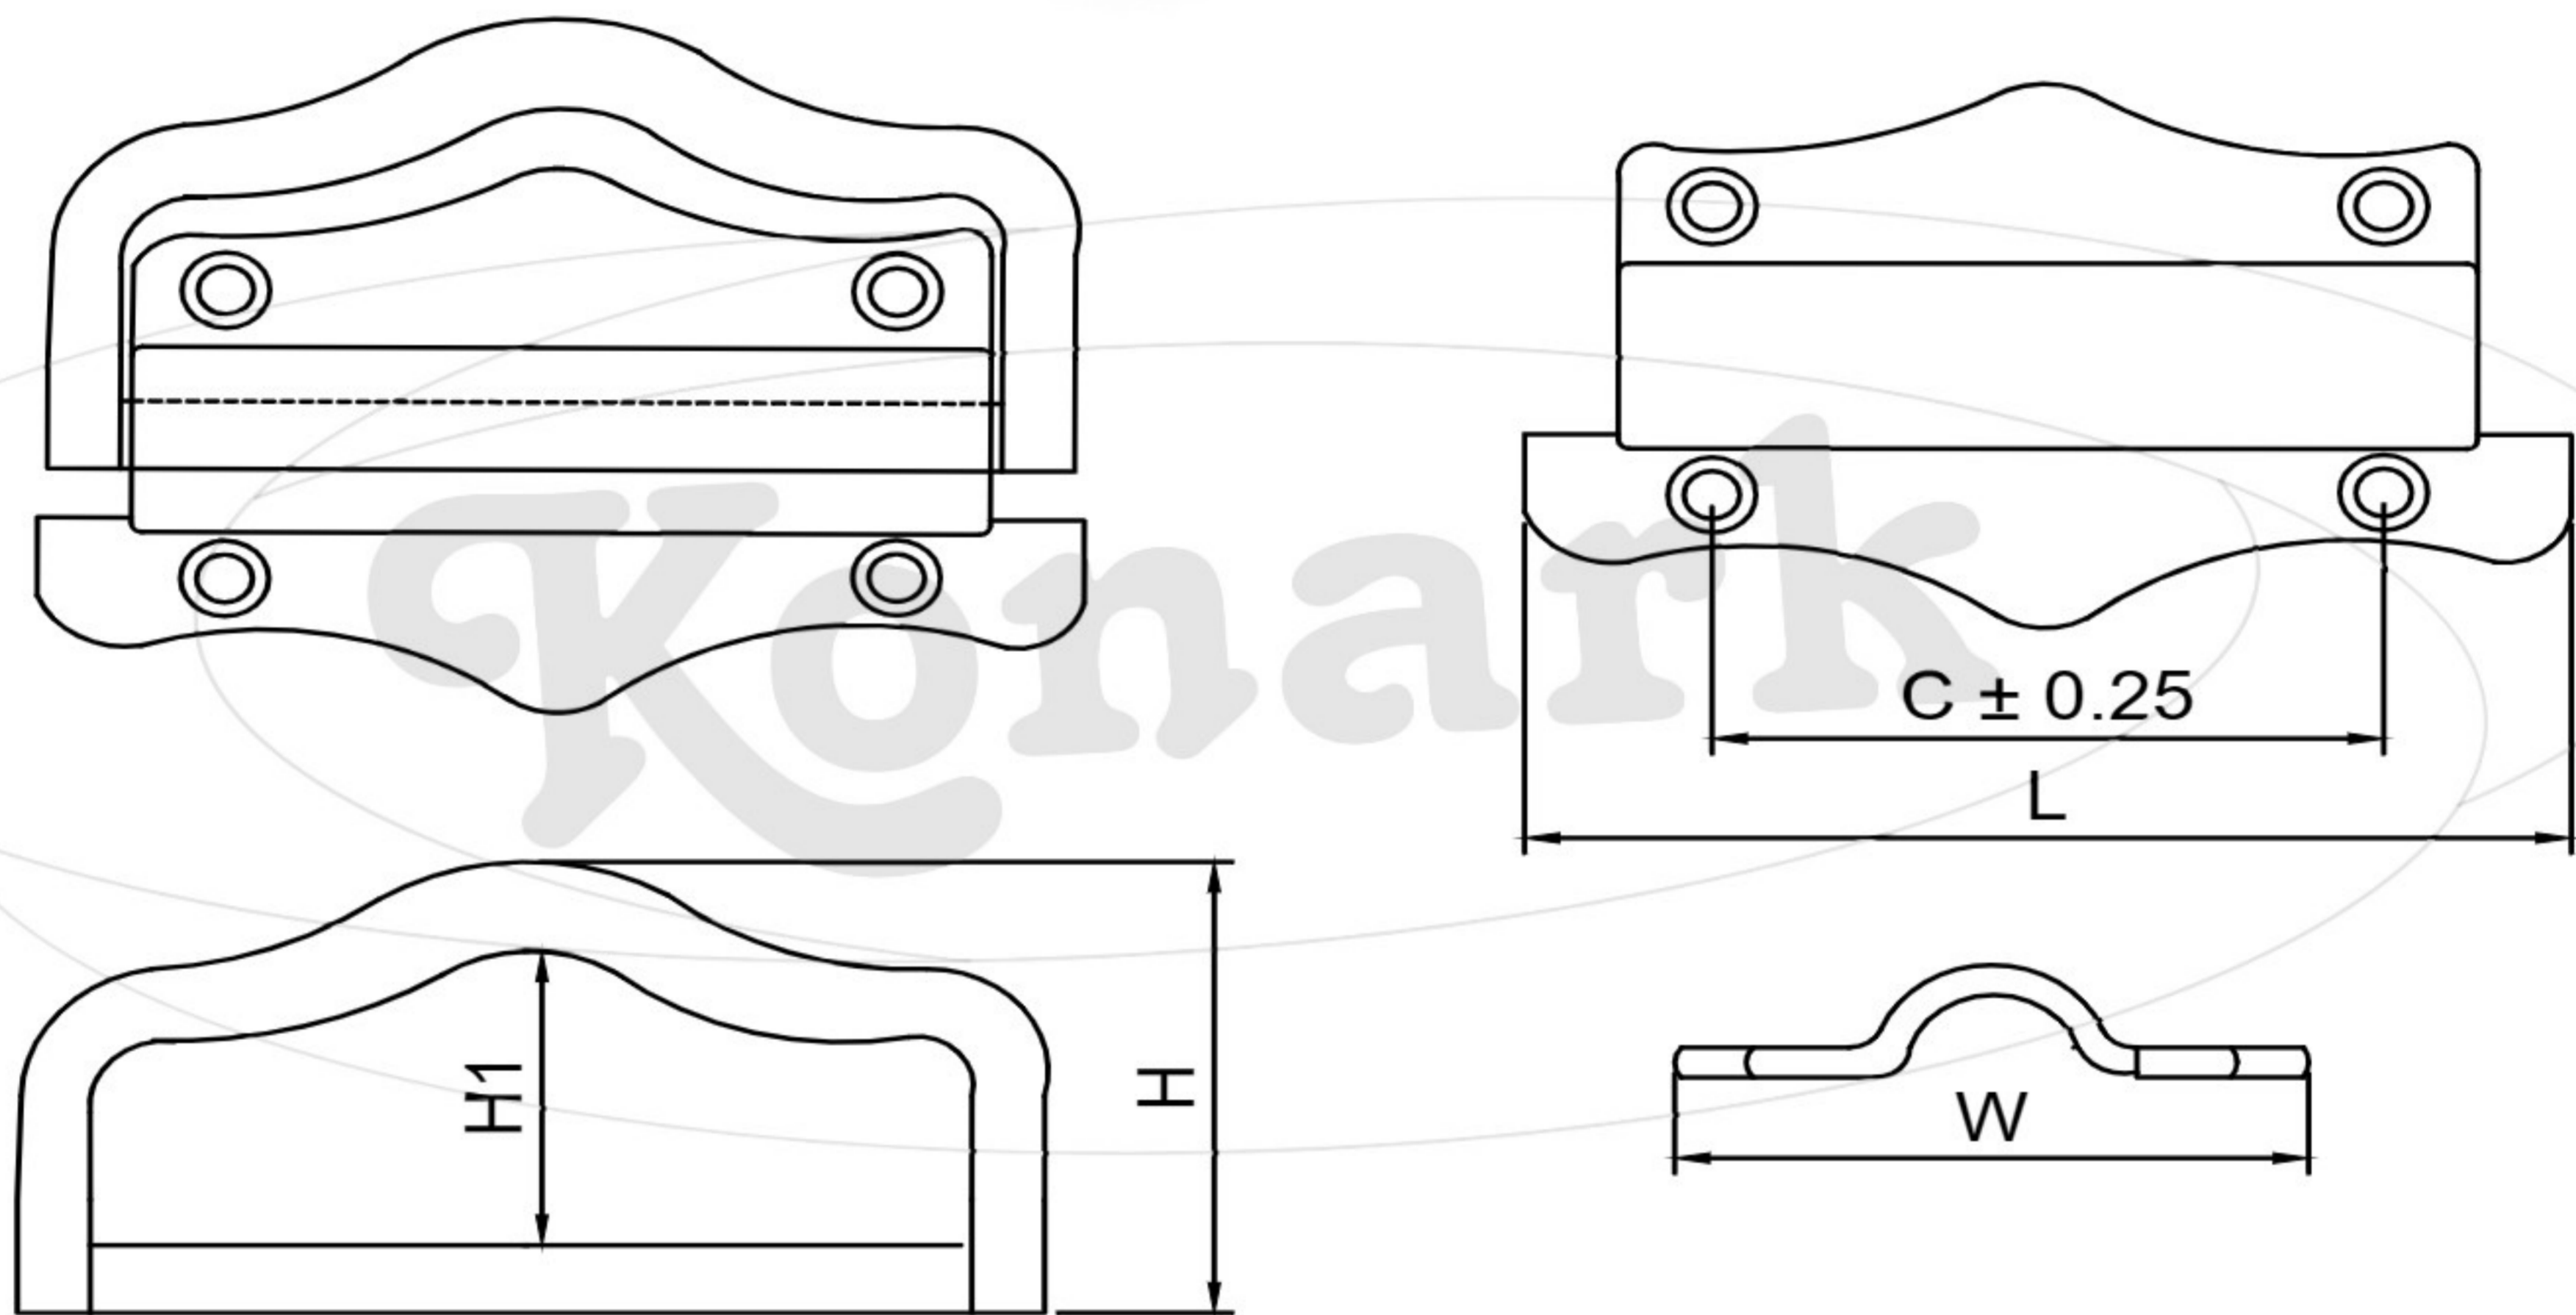

## Model : CFK-020

Finish	Size	Product Code	C	L	H	W	H1
MT CP SP MC BM RG BA CA	48mm	CFK-020 48	48	75	38	45	24