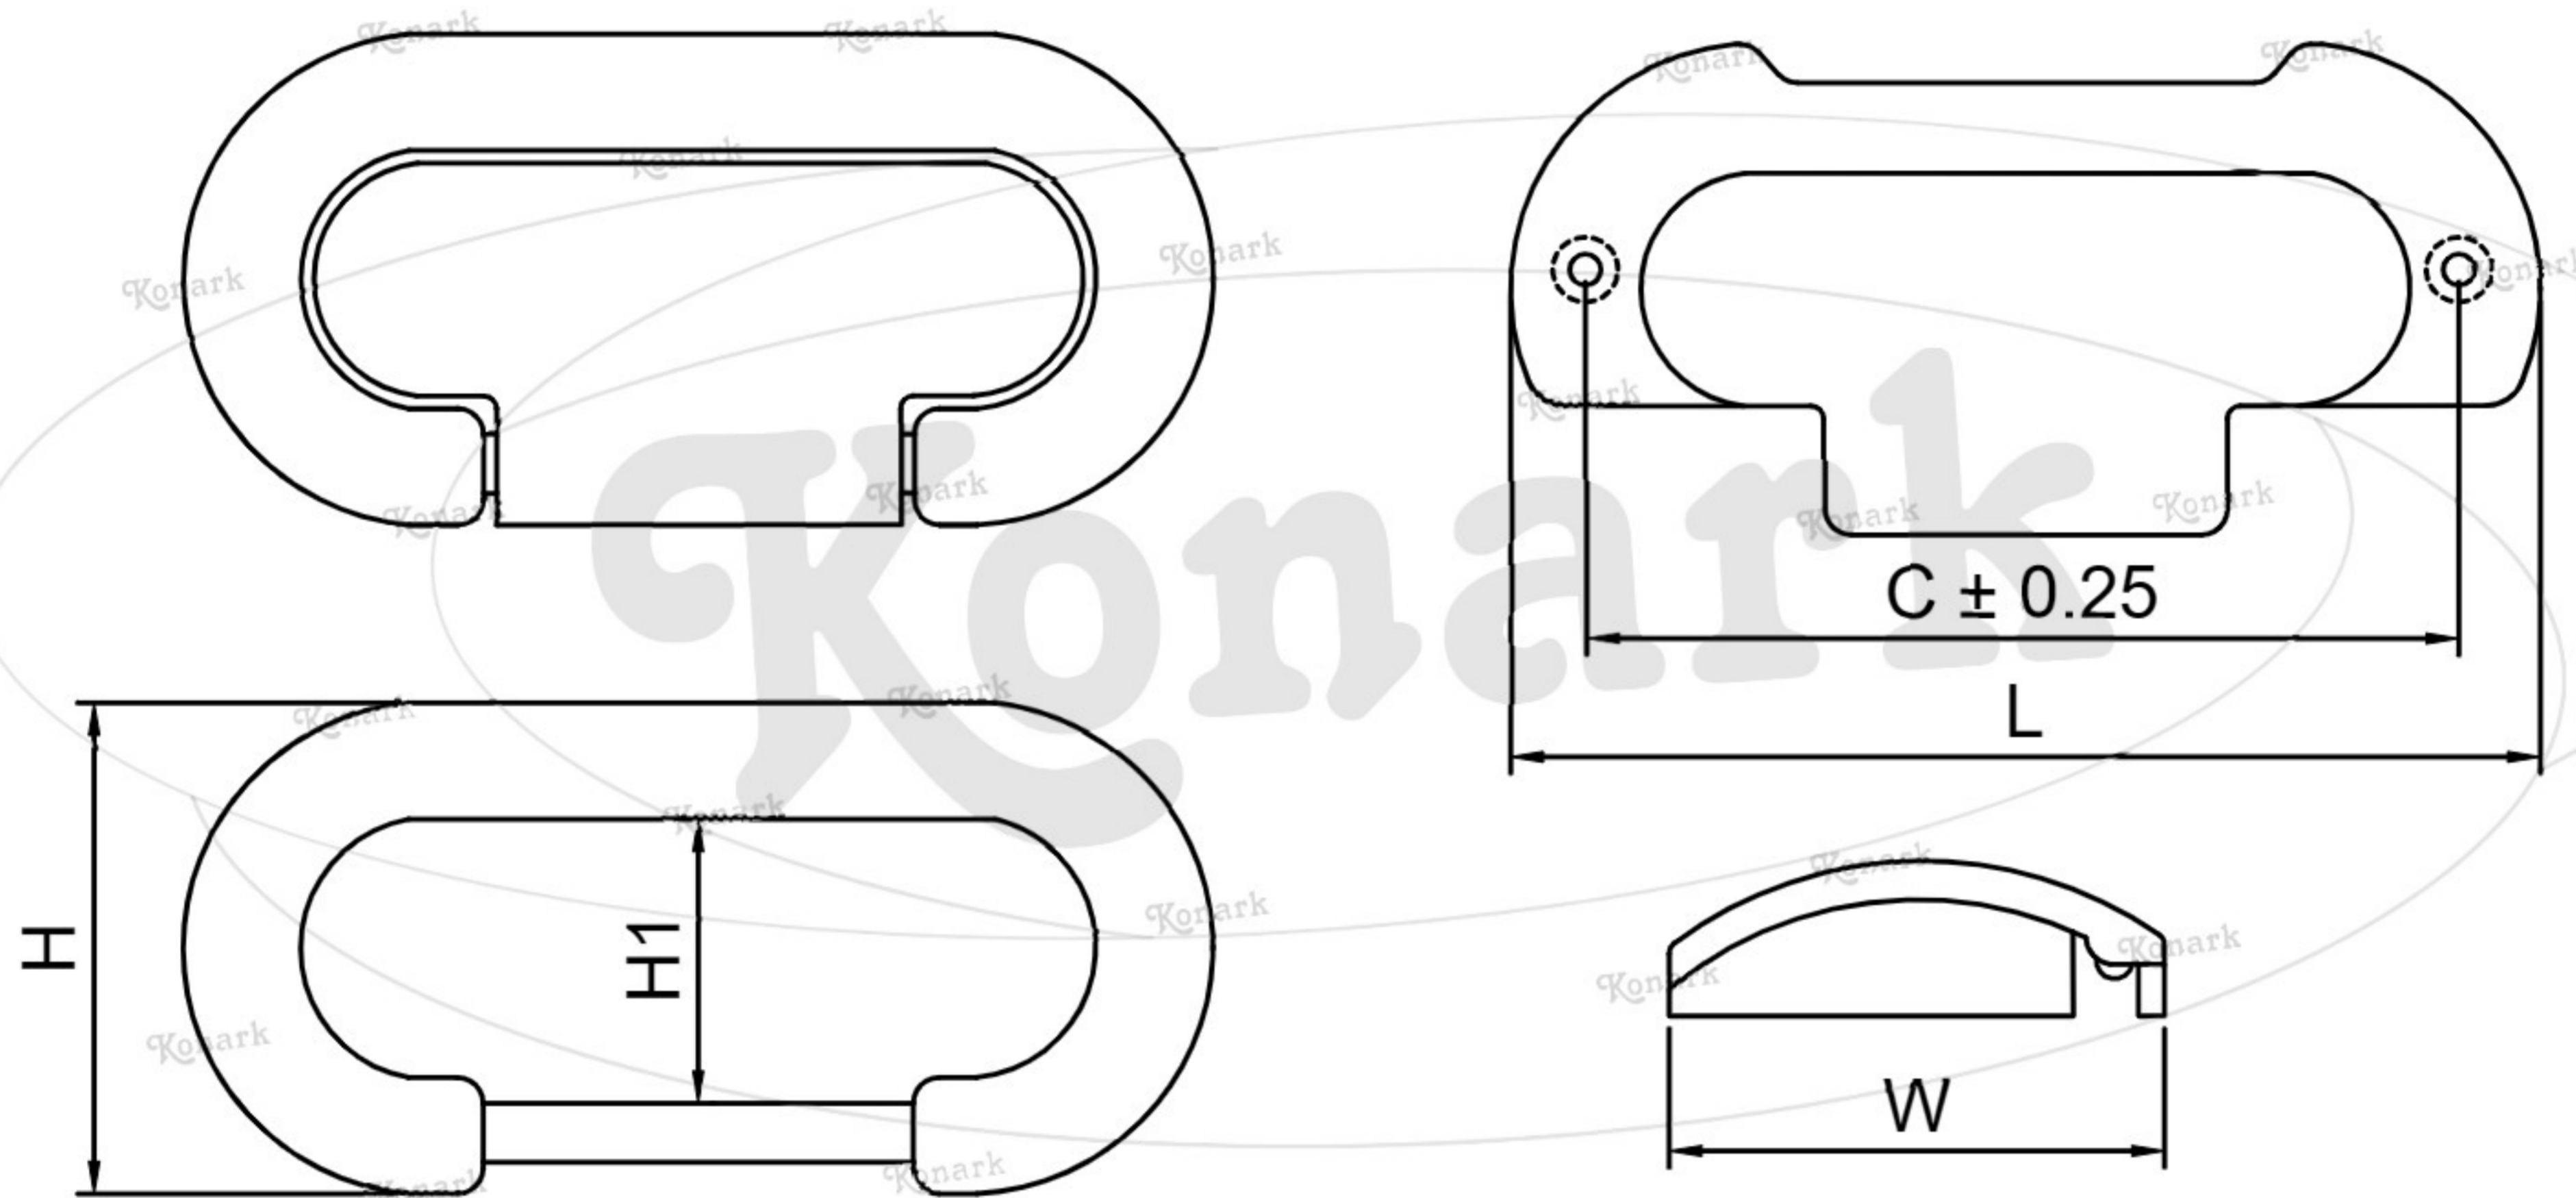

Model : CFK-022

Finish	Size	Product Code	C	L	H	W	H1
MT CP SP MC BM RG BA CA	67mm	CFK-022 67	67	79	38	38	22