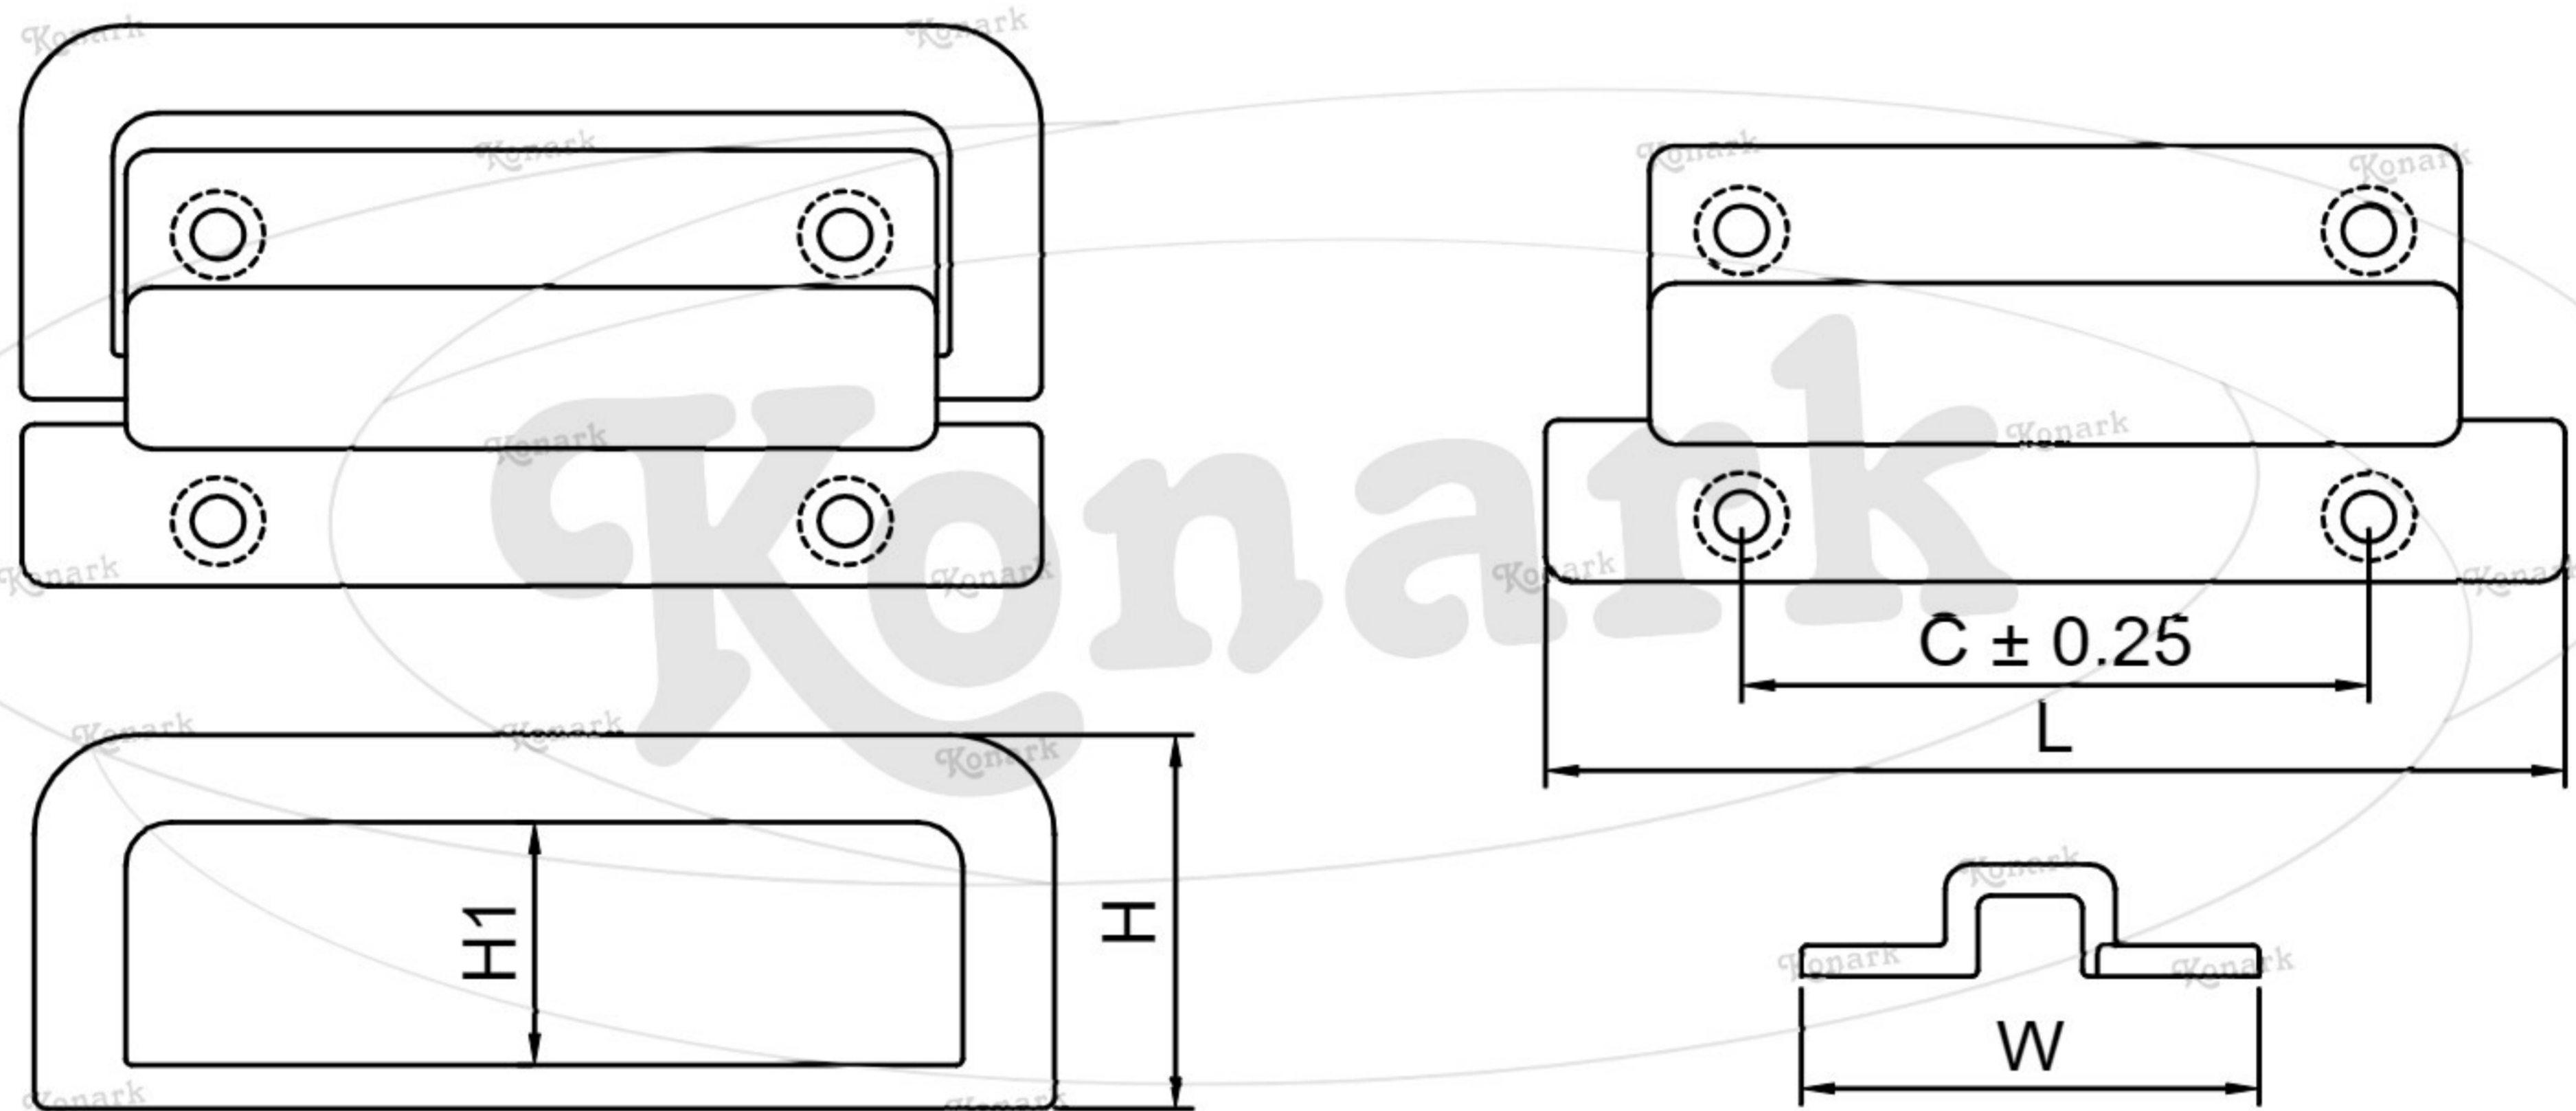

Model : CFK-024

Finish	Size	Product Code	C	L	H	W	H1
MT CP SP MC BM RG BA CA	48mm	CFK-024 48	48	78	30	35	20