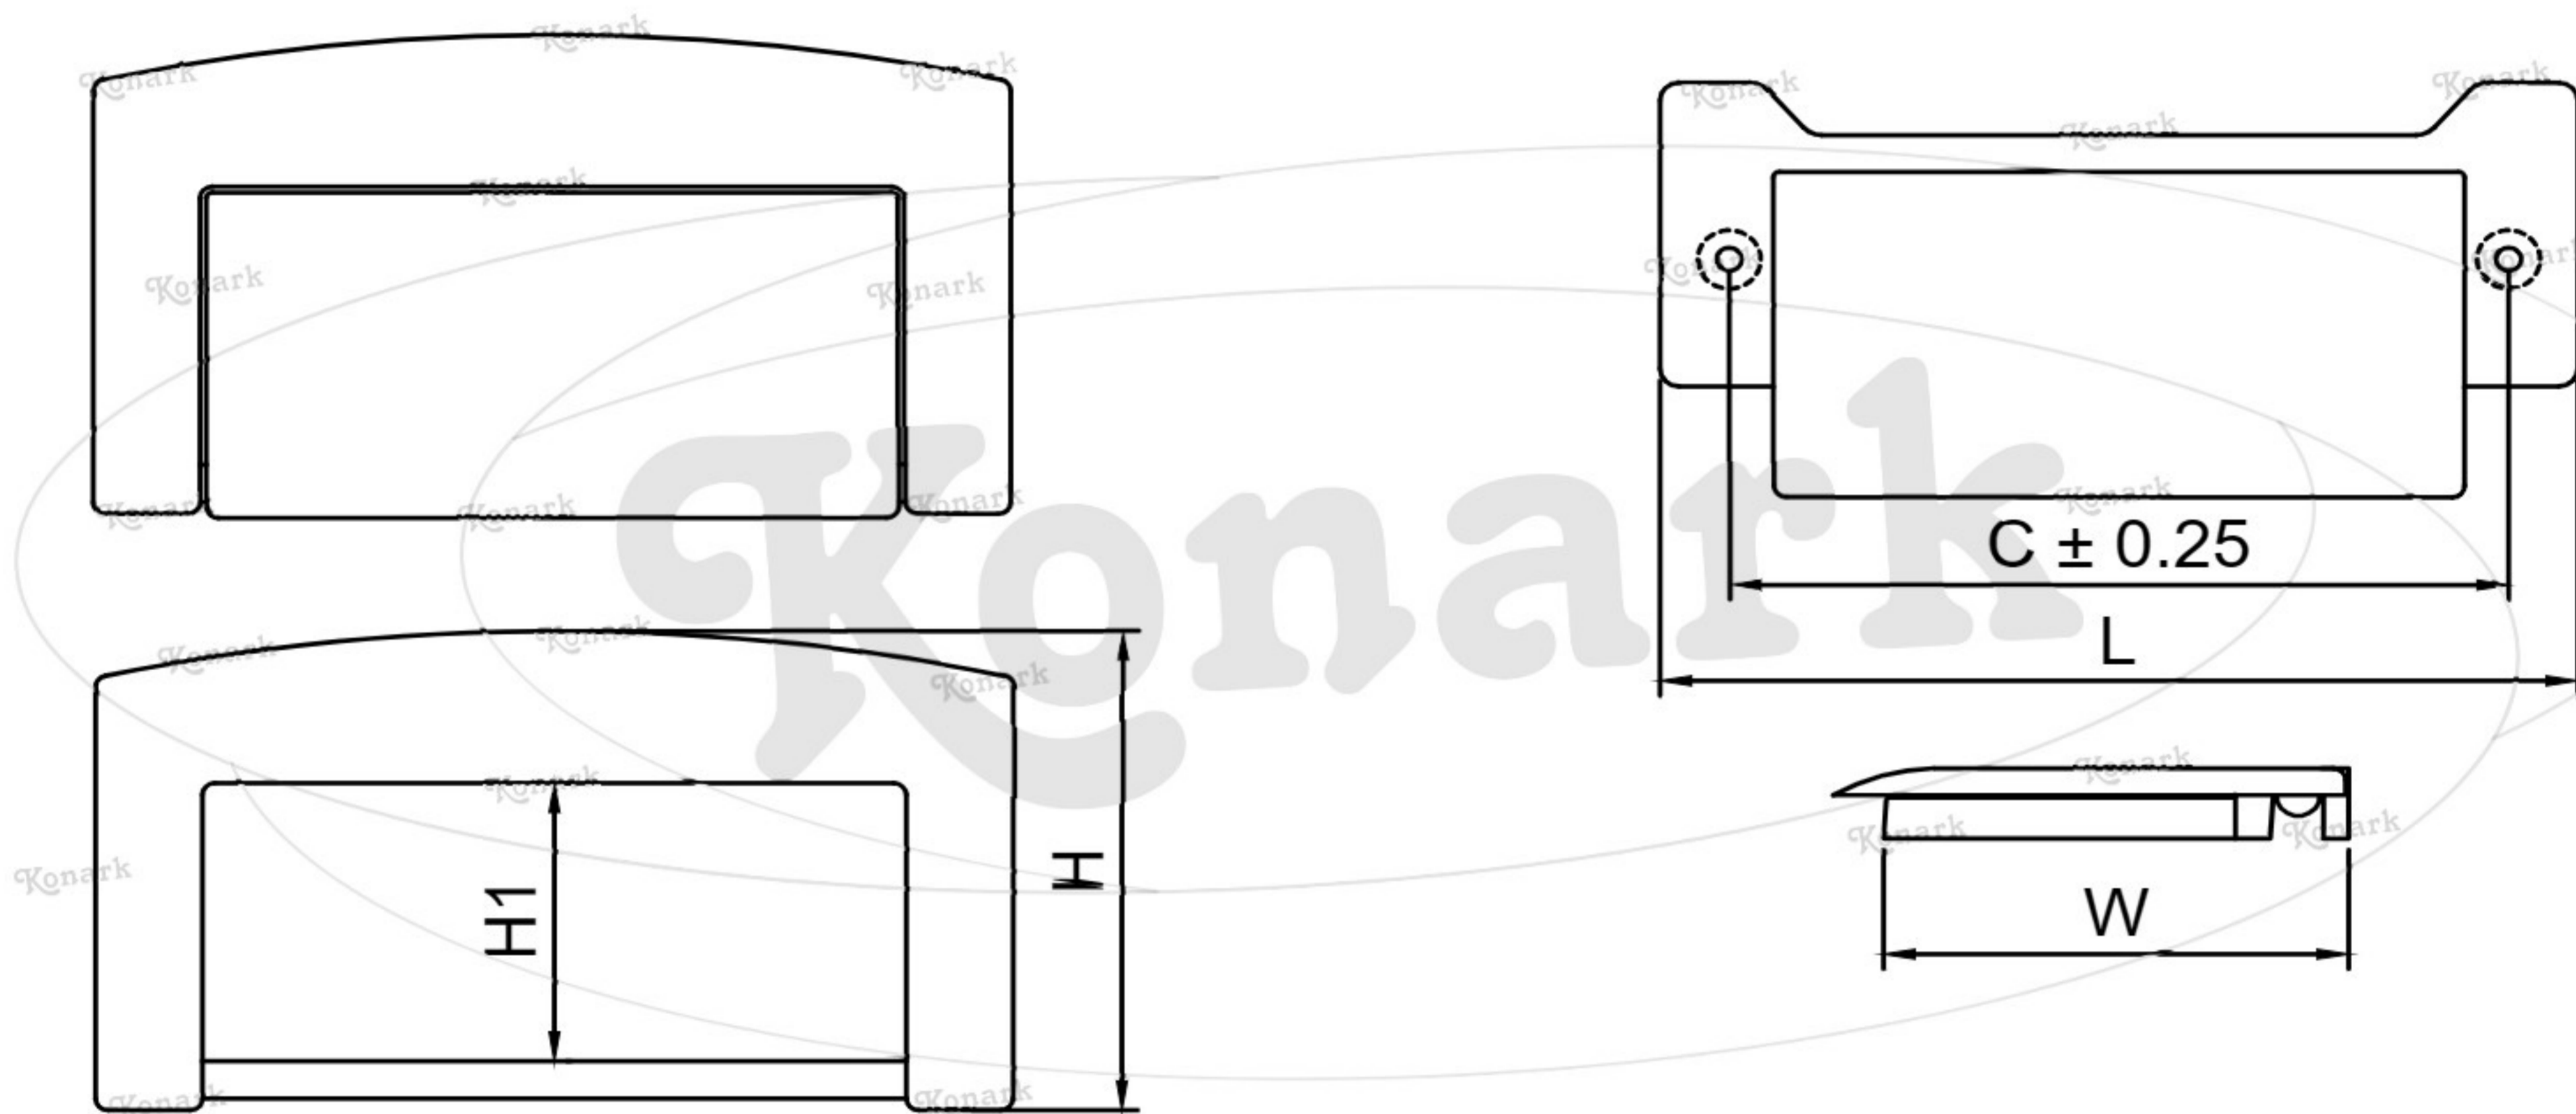

Model : CFK-025

Finish	Size	Product Code	C	L	H	W	H1
MT CP SP MC BM RG BA CA	62mm	CFK-025 62	62	73	41	37	24