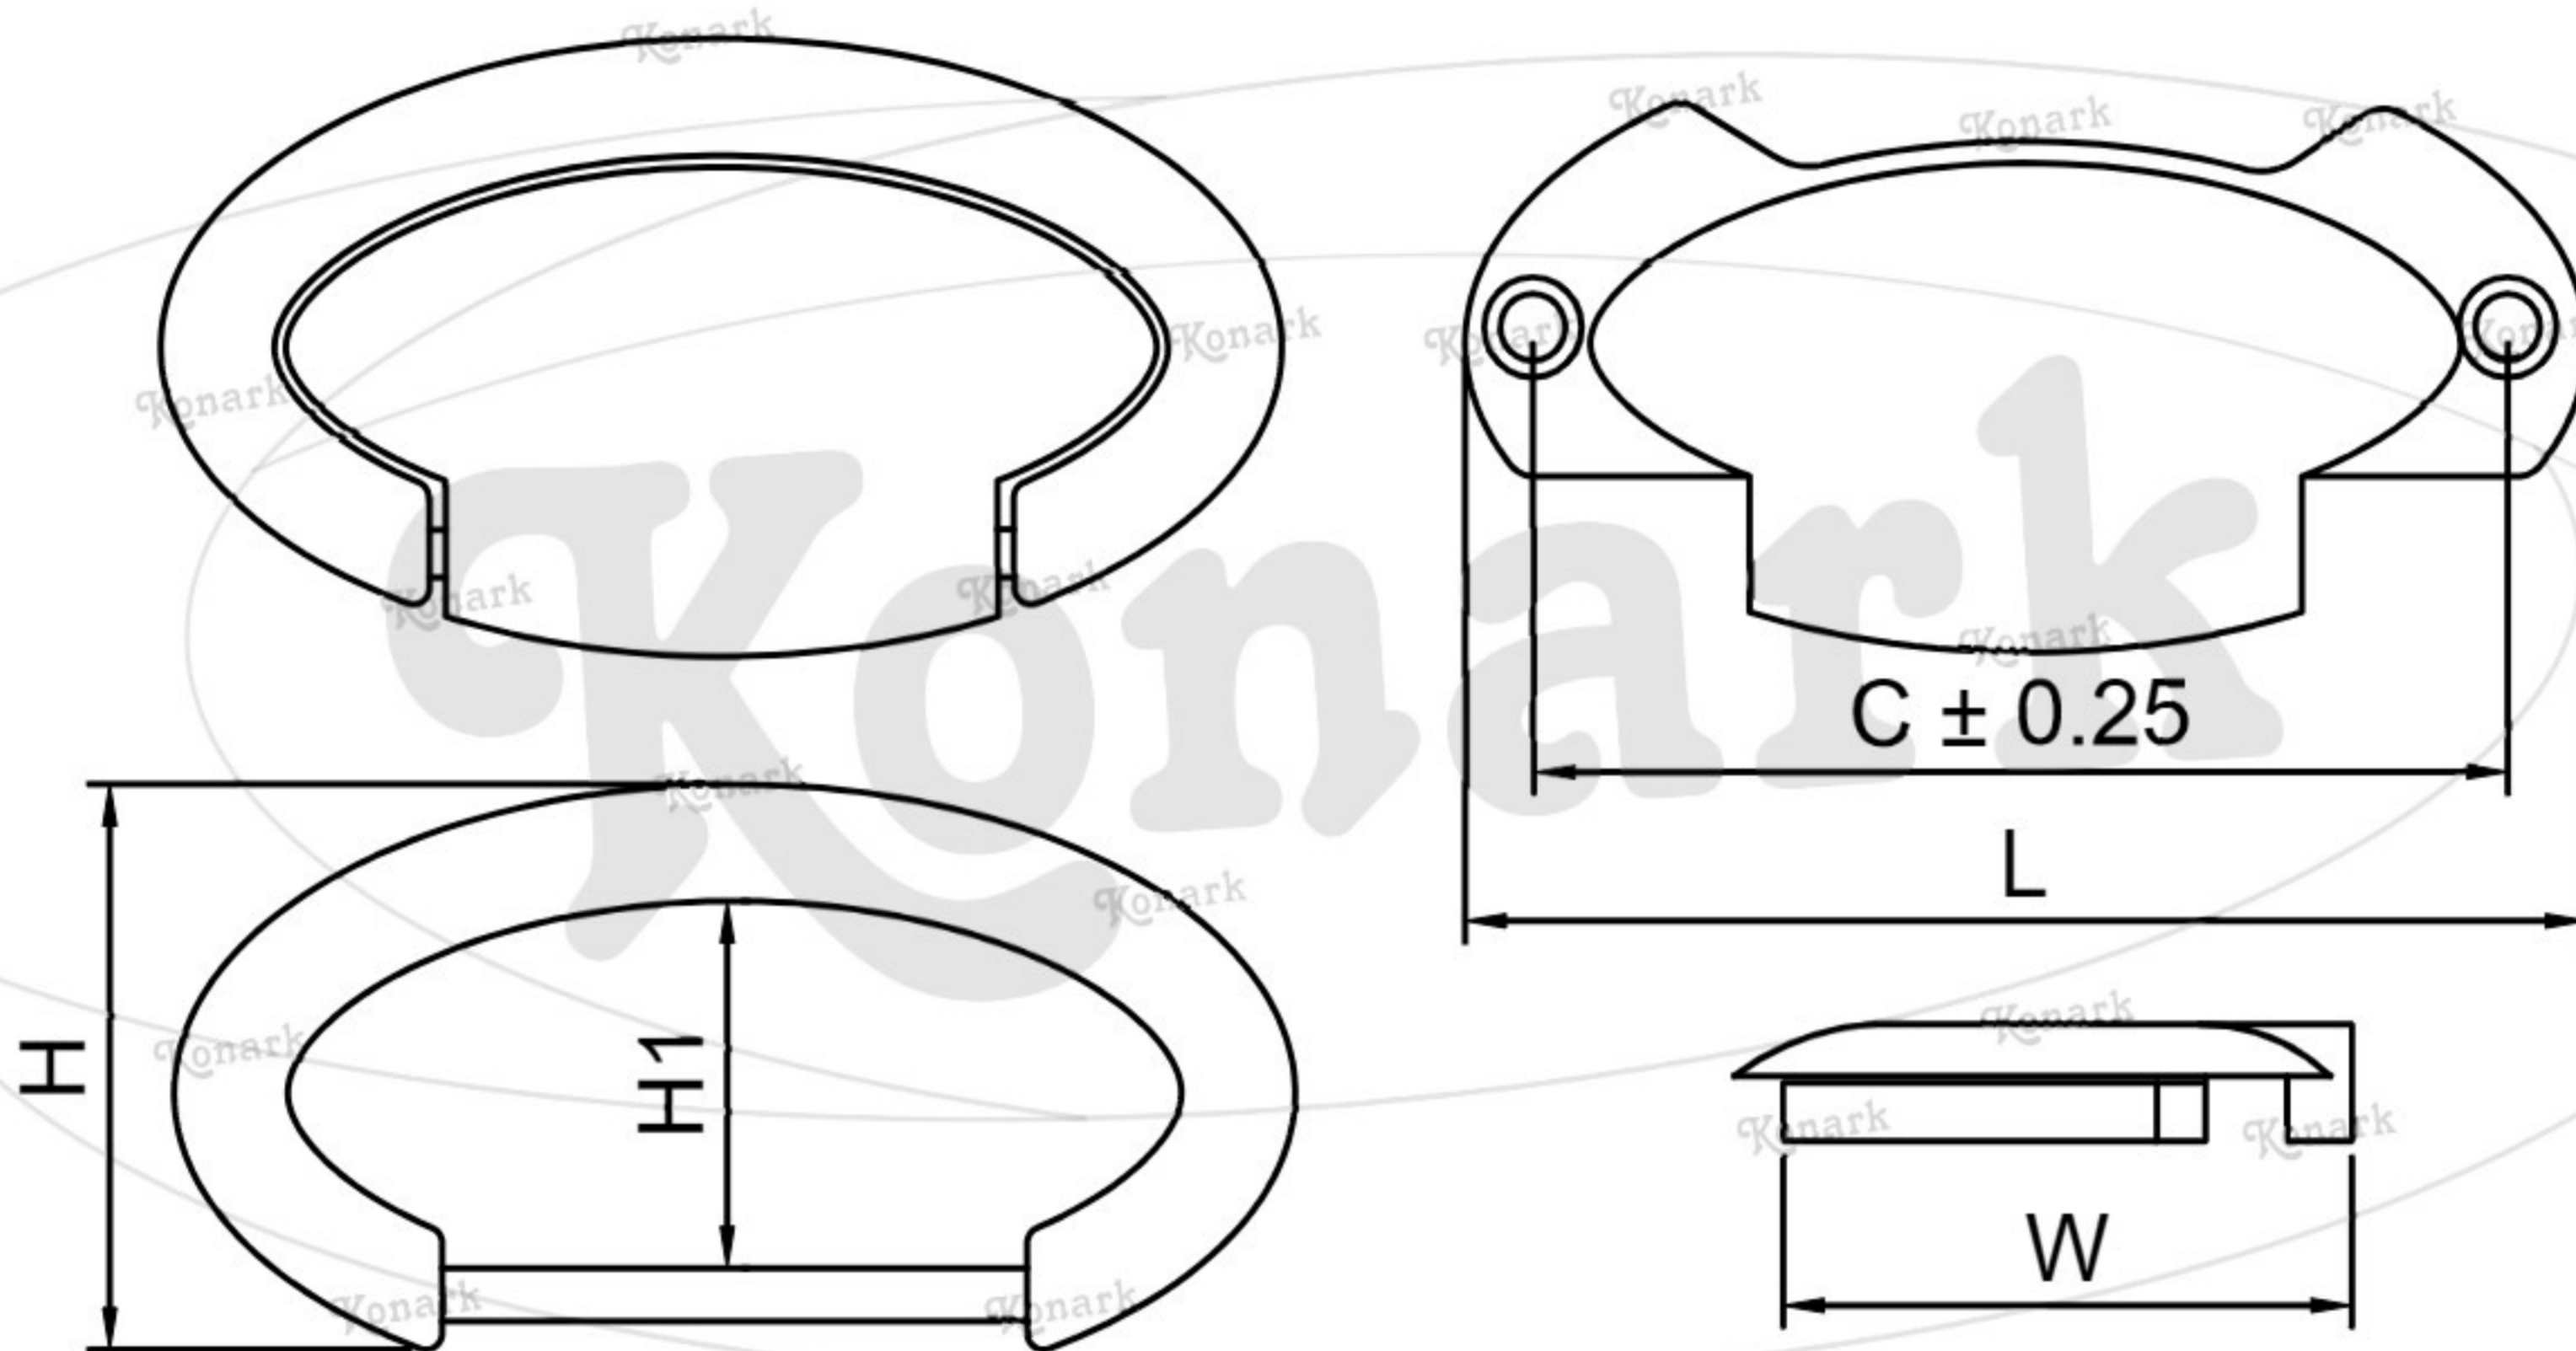

## Model : CFK-027

| Finish                                       | Size | Product Code | C  | L  | H  | W  | H1 |
|--|------|--------------|----|----|----|----|----|
| MT<br>CP<br>SP<br>MC<br>BM<br>RG<br>BA<br>CA | 60mm | CFK-027 60   | 60 | 69 | 34 | 35 | 22 |