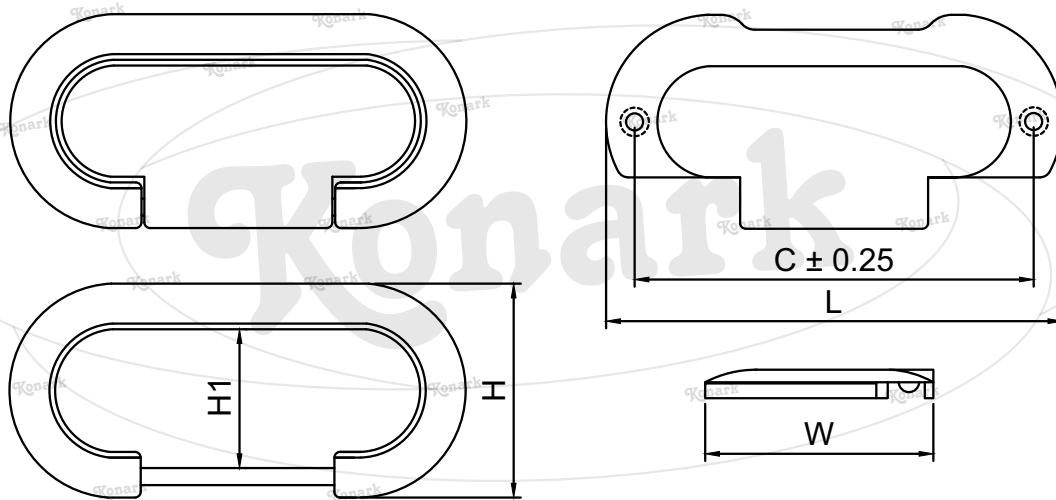

Model : CFK-006

Finish	Size	Product Code	C	L	H	W	H1
MT CP SP MC BM RG BA CA	70mm	CFK-006 70	70	80	37	40	24