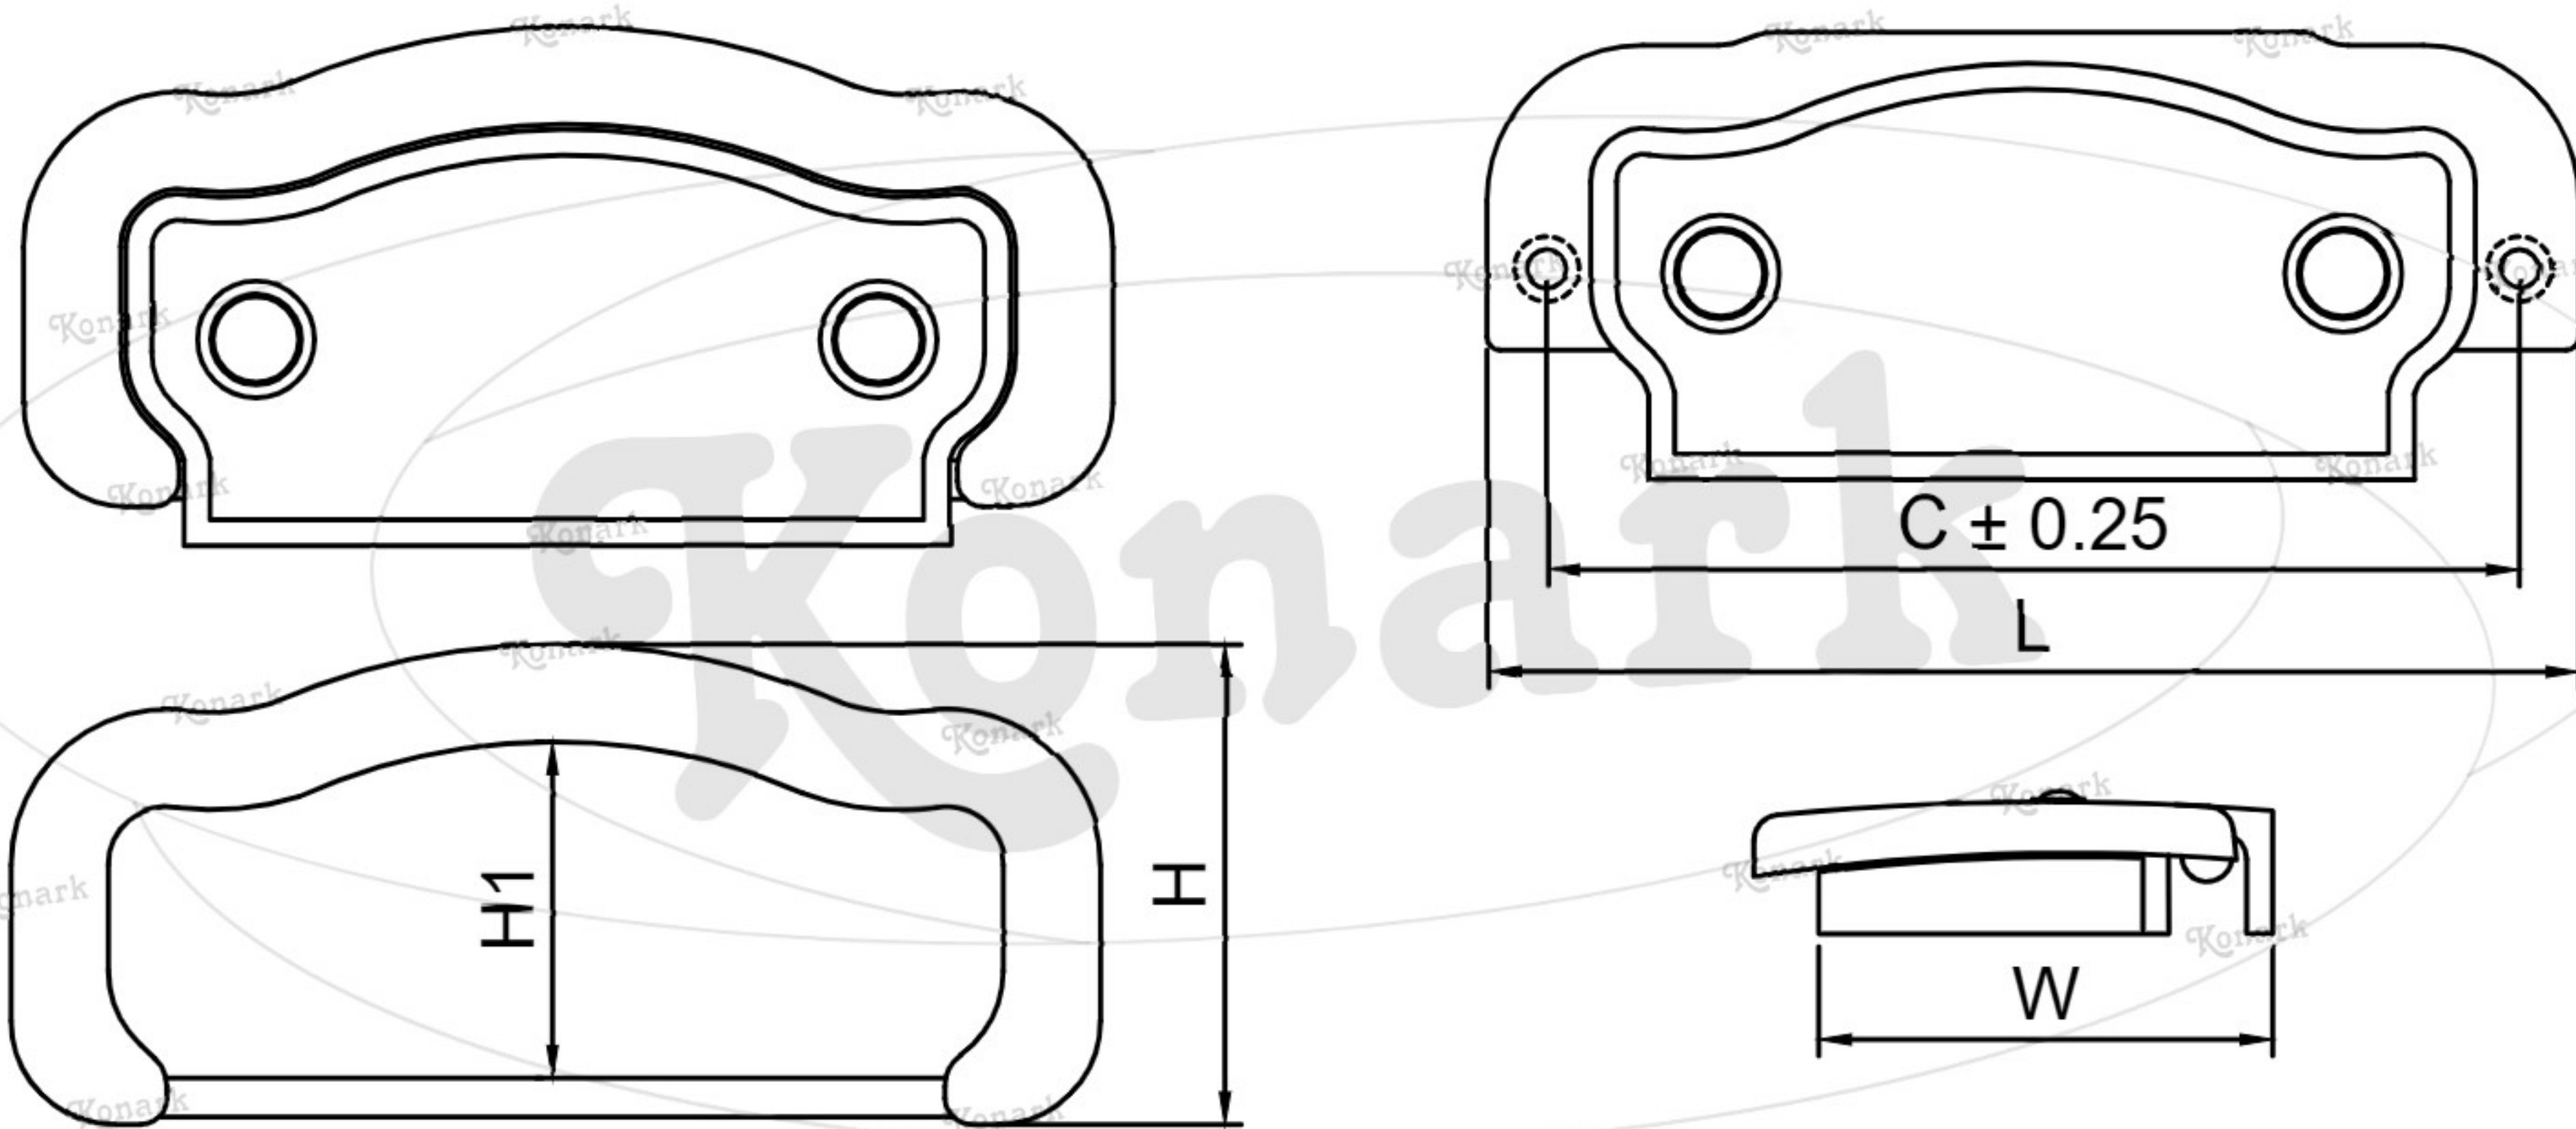

Model : CFK-007

Finish	Size	Product Code	C	L	H	W	H1
MT CP SP MC BM RG BA CA	75mm	CFK-007 75	75	84	37	35	26