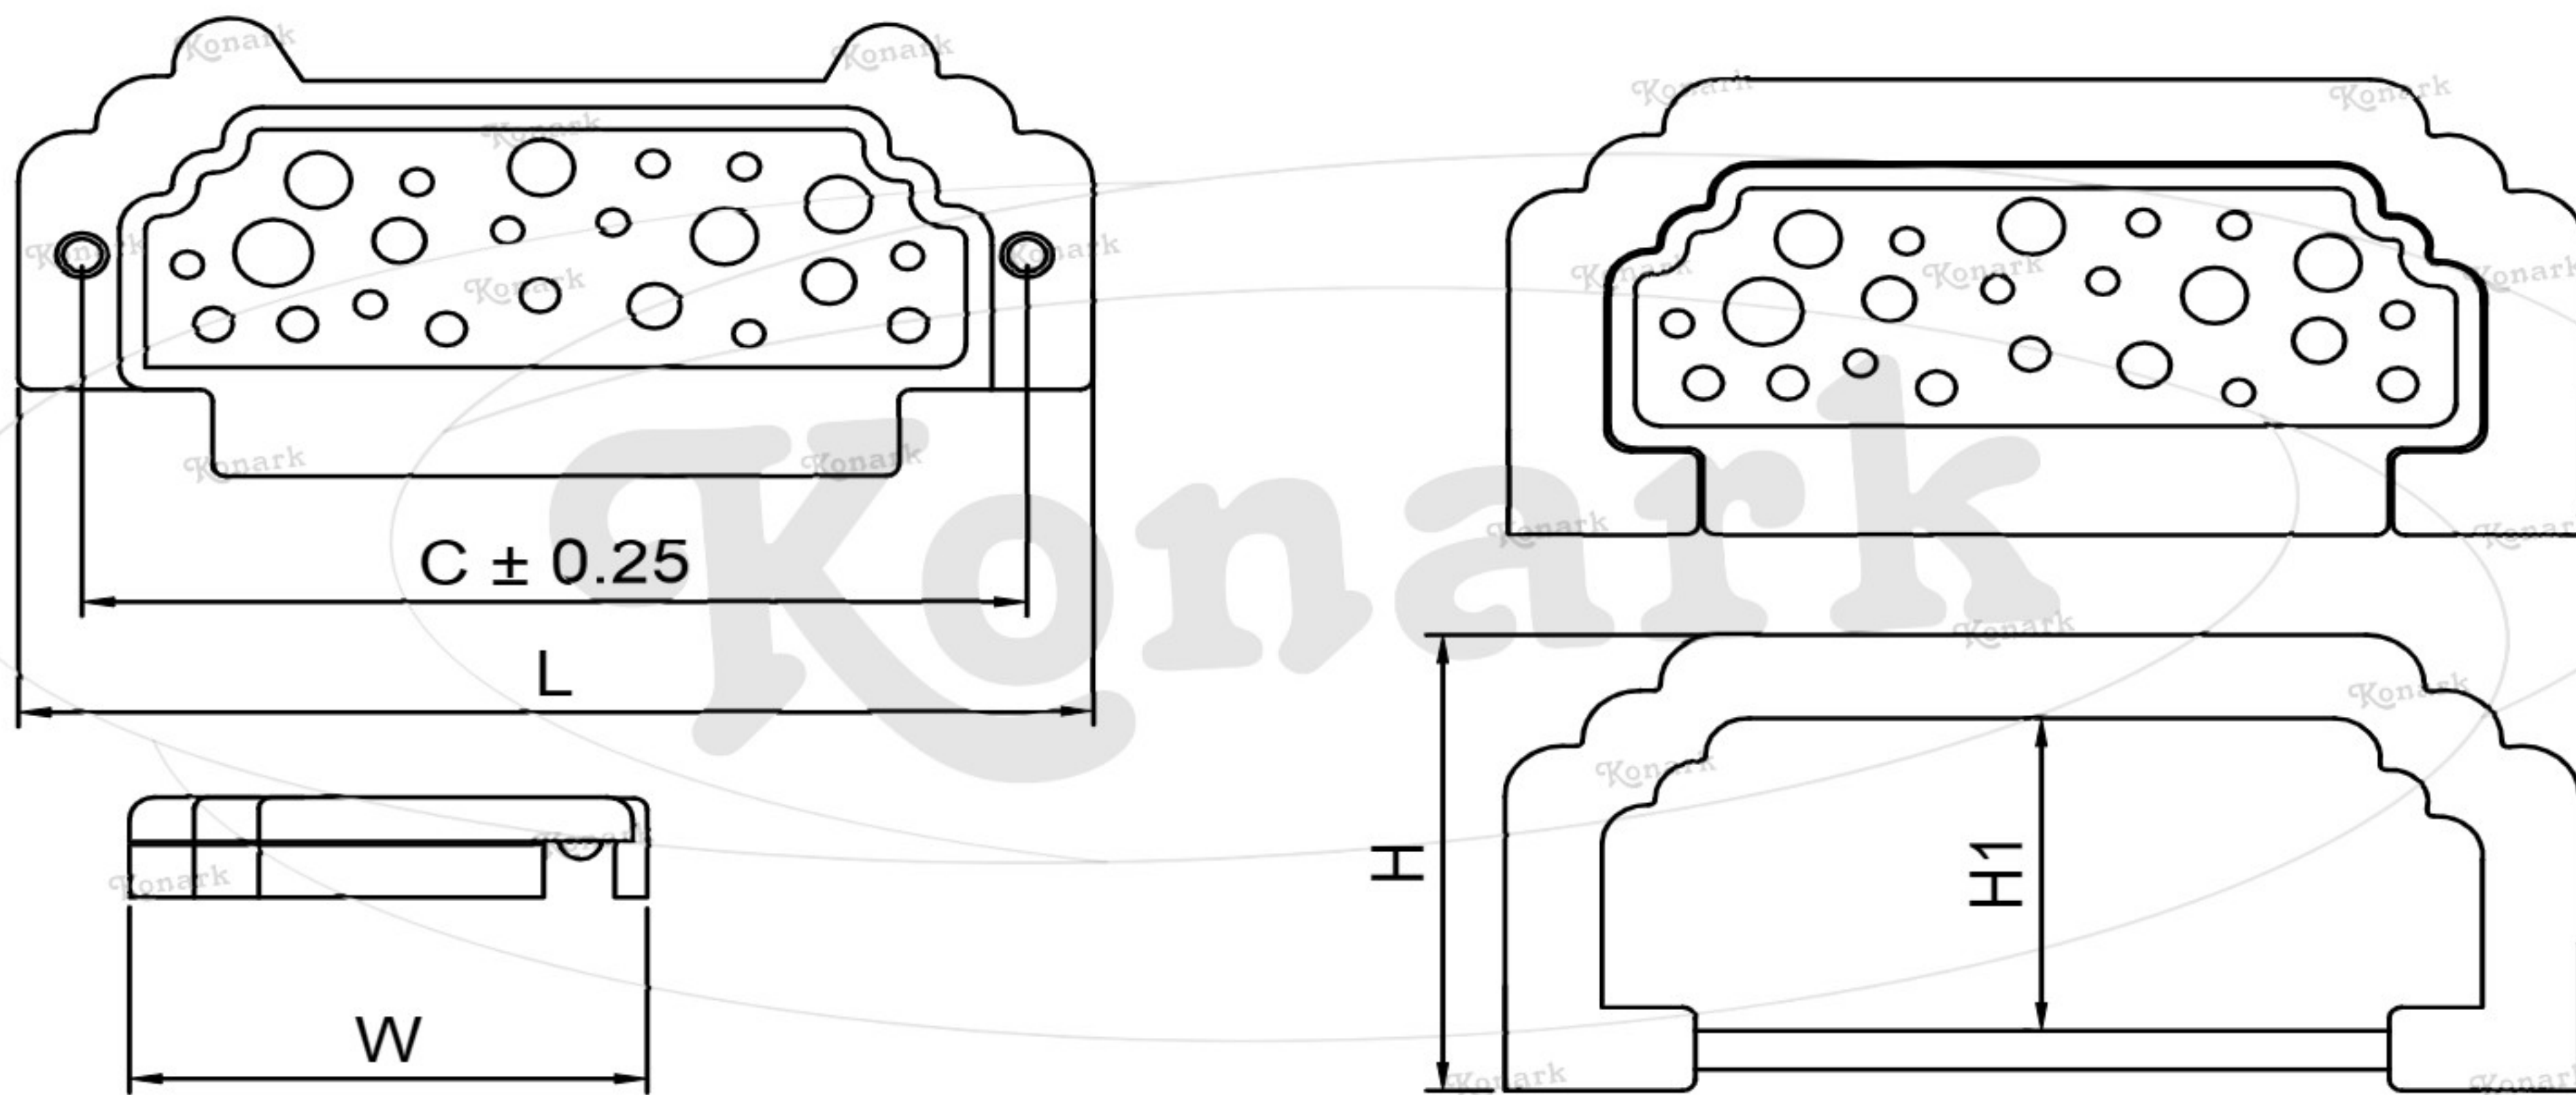

Model : CFK-008

Finish	Size	Product Code	C	L	H	W	H1
MT CP SP MC BM RG BA CA	73mm	CFK-008 73	73	83	41	40	28