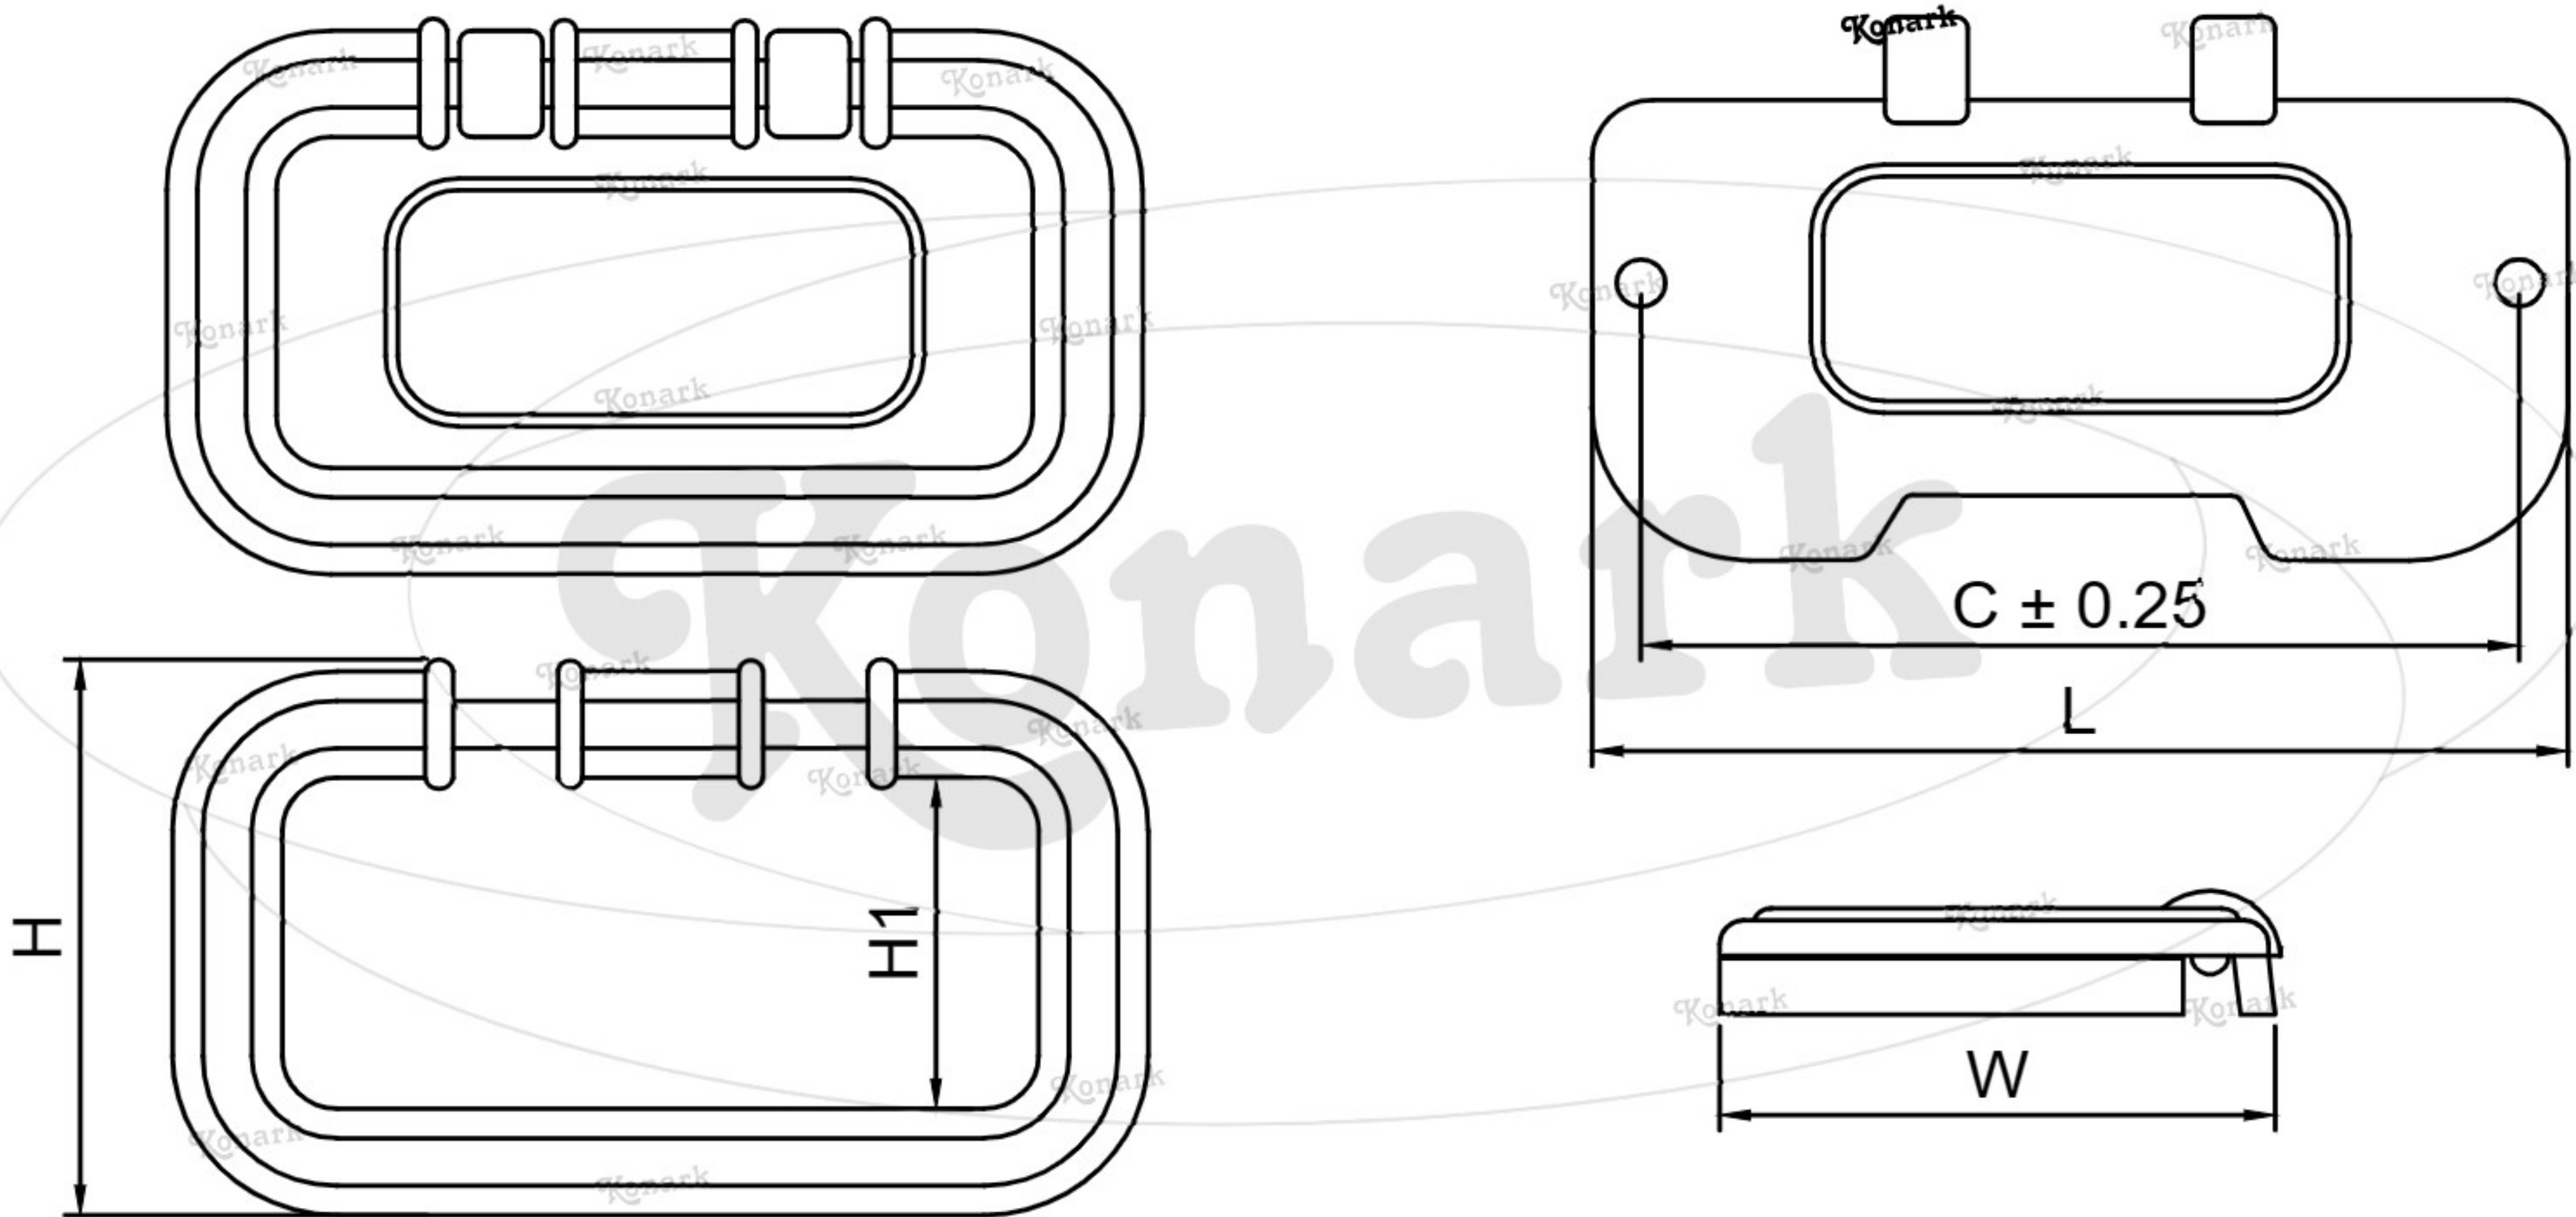

Model : CFK-009

Finish	Size	Product Code	C	L	H	W	H1
MT CP SP MC BM RG BA CA	72mm	CFK-009 72	72	80	47	45	28