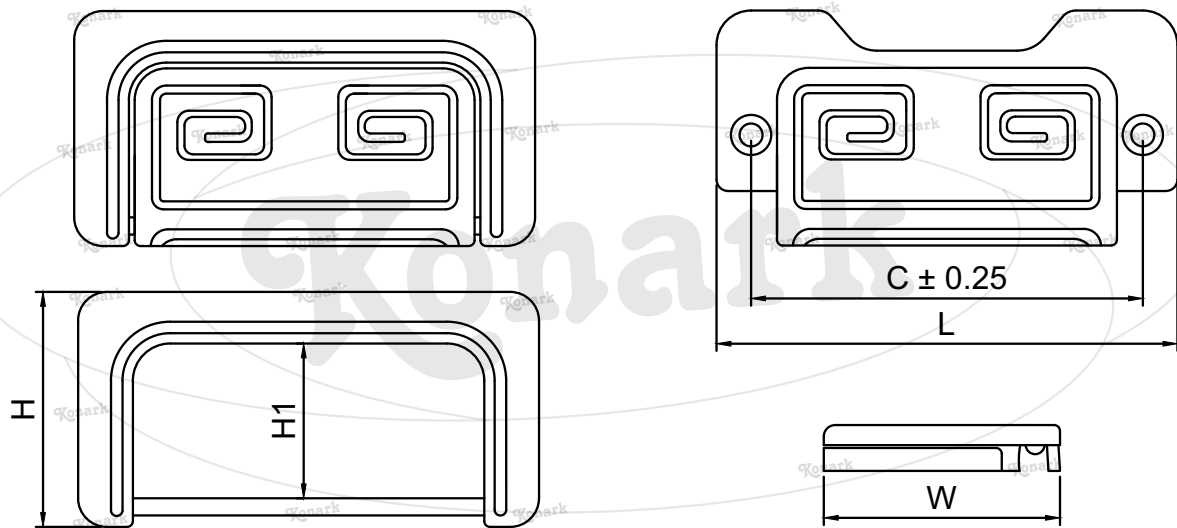

Model : CFK-001

Finish	Size	Product Code	C	L	H	W	H1
MT CP SP MC BM RG BA CA	68mm	CFK-001 68	68	80	41	41	27