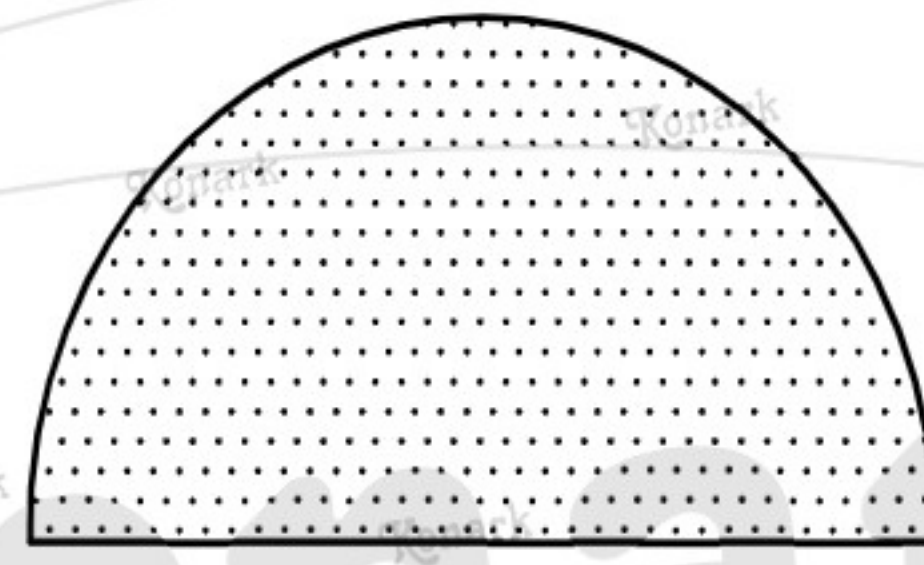

Model : CH-001

FRONT VIEW

L H S VIEW

Finish	Size	Product Code	C	L	H	W	H1	T
MT CP SP MC BM RG BA CA	43mm	CH-001 43	43	88	22	40	19	4