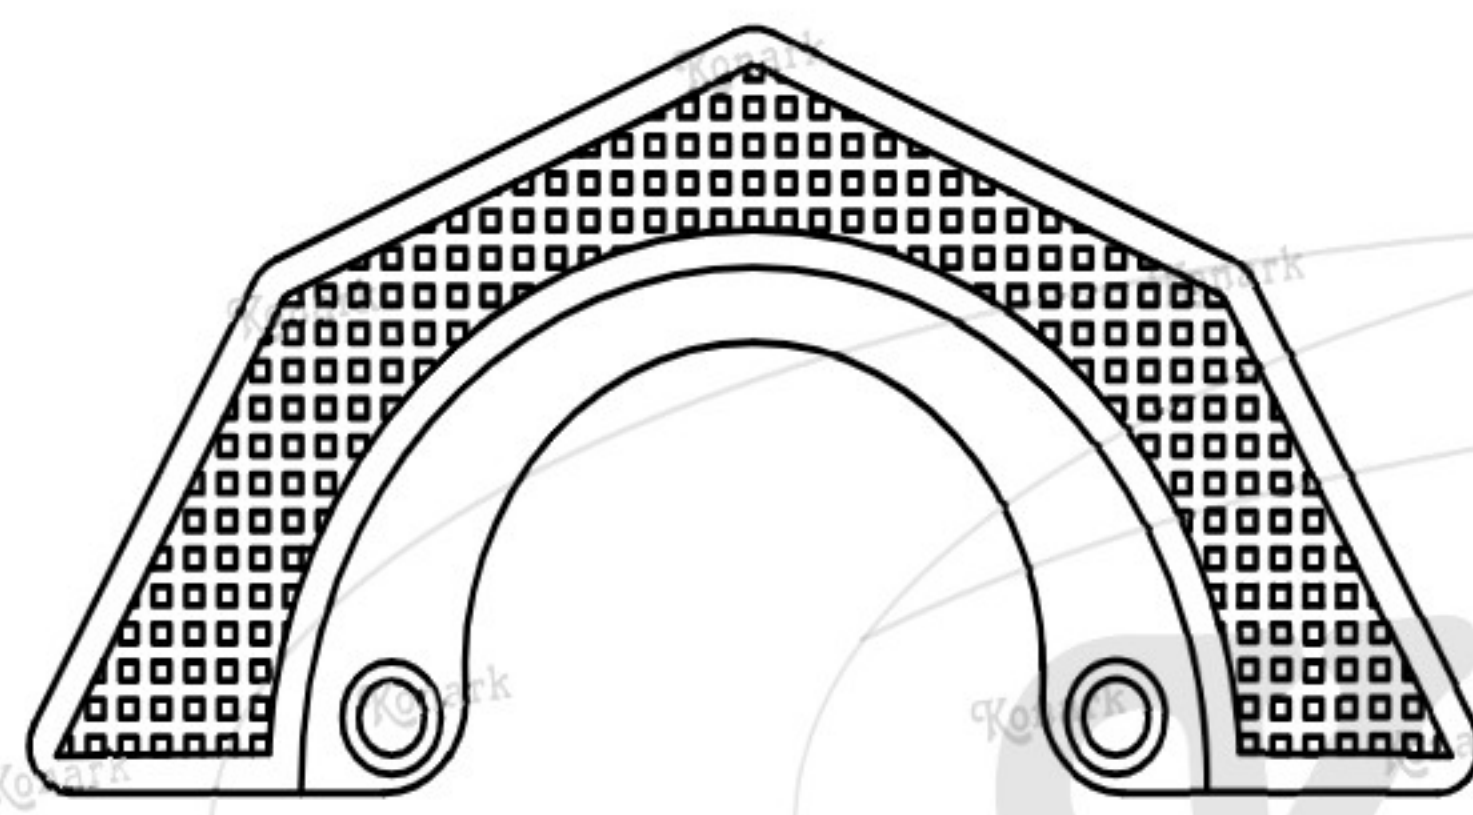

Model : CH-001

FRONT VIEW

L H S VIEW

Finish	Size	Product Code	C	L	H	W	H1	T
MT CP SP MC BM RG BA CA	43mm	CH-001 43	43	88	22	40	19	4