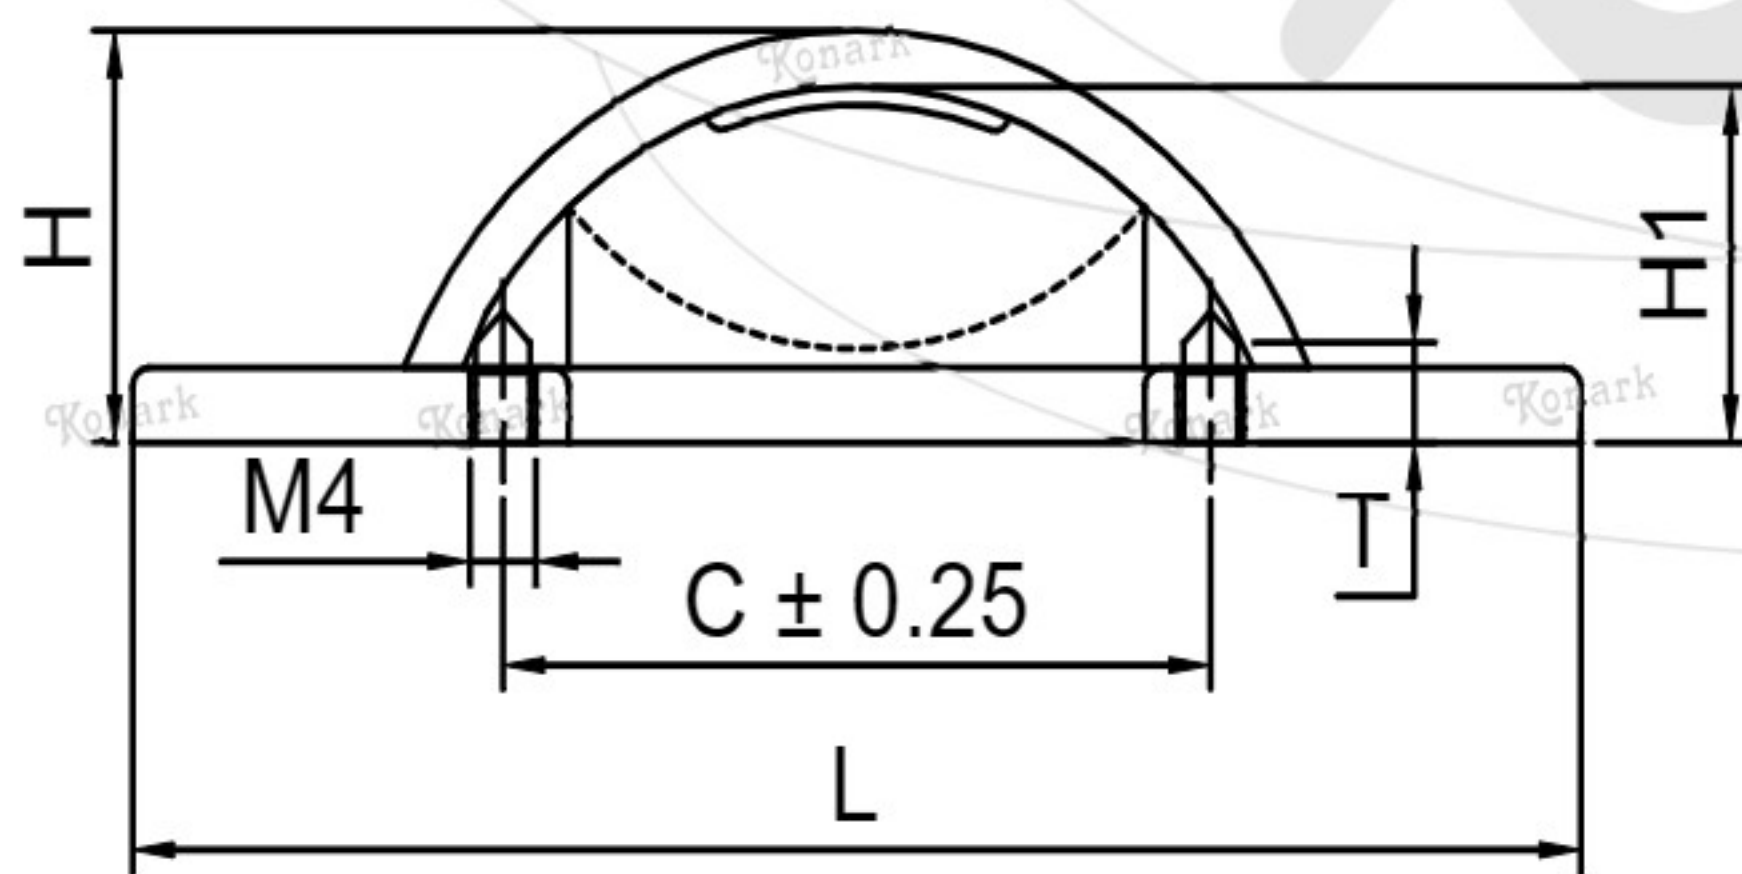

Model : CH-001

FRONT VIEW

L H S VIEW

Finish	Size	Product Code	C	L	H	W	H1	T
MT CP SP MC BM RG BA CA	43mm	CH-001 43	43	88	22	40	19	4