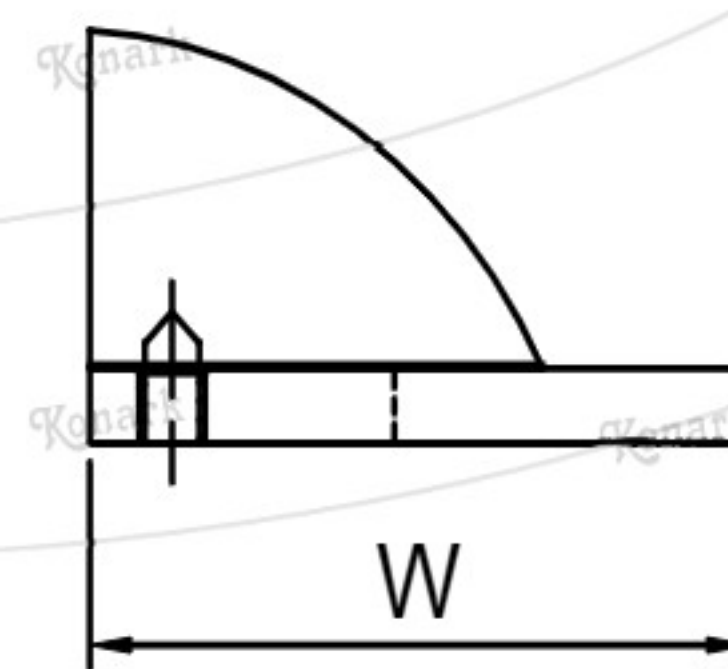

Model : CH-001

FRONT VIEW

L H S VIEW

Finish	Size	Product Code	C	L	H	W	H1	T
MT CP SP MC BM RG BA CA	43mm	CH-001 43	43	88	22	40	19	4