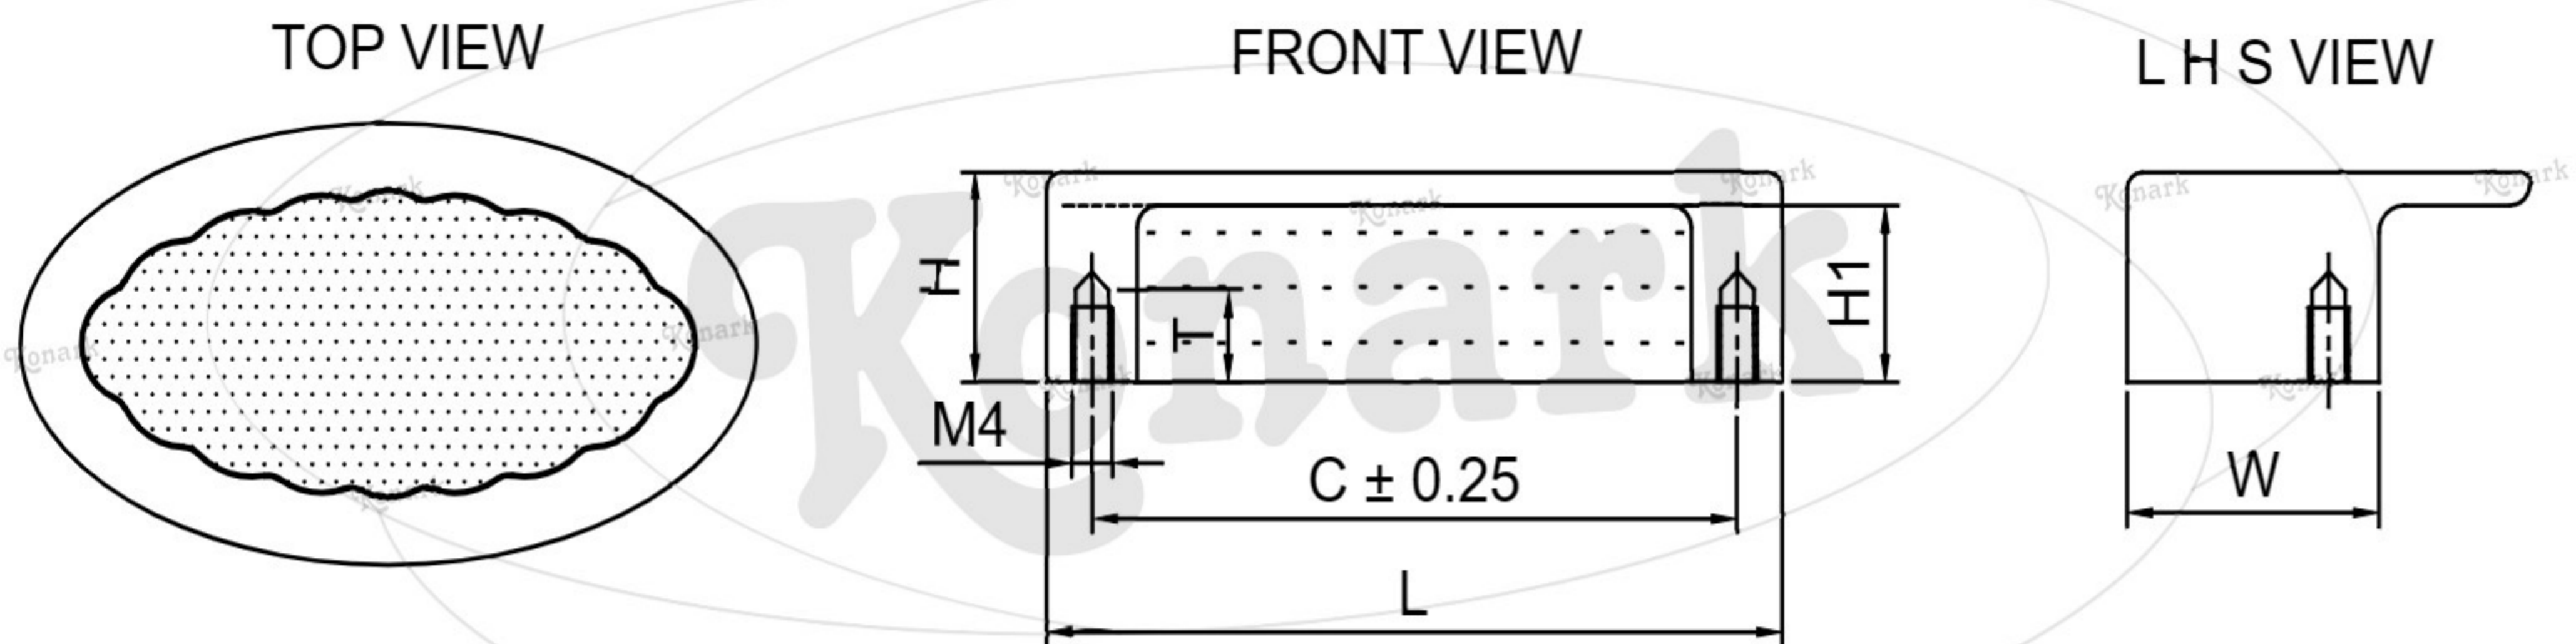

Model : CH-003

Finish	Size	Product Code	C	L	H	W	H1	T
MT	64mm	CH-003 64	64	73	19	25	16	8
CP								
SP								
MC								
BM								
RG								
BA								
CA								