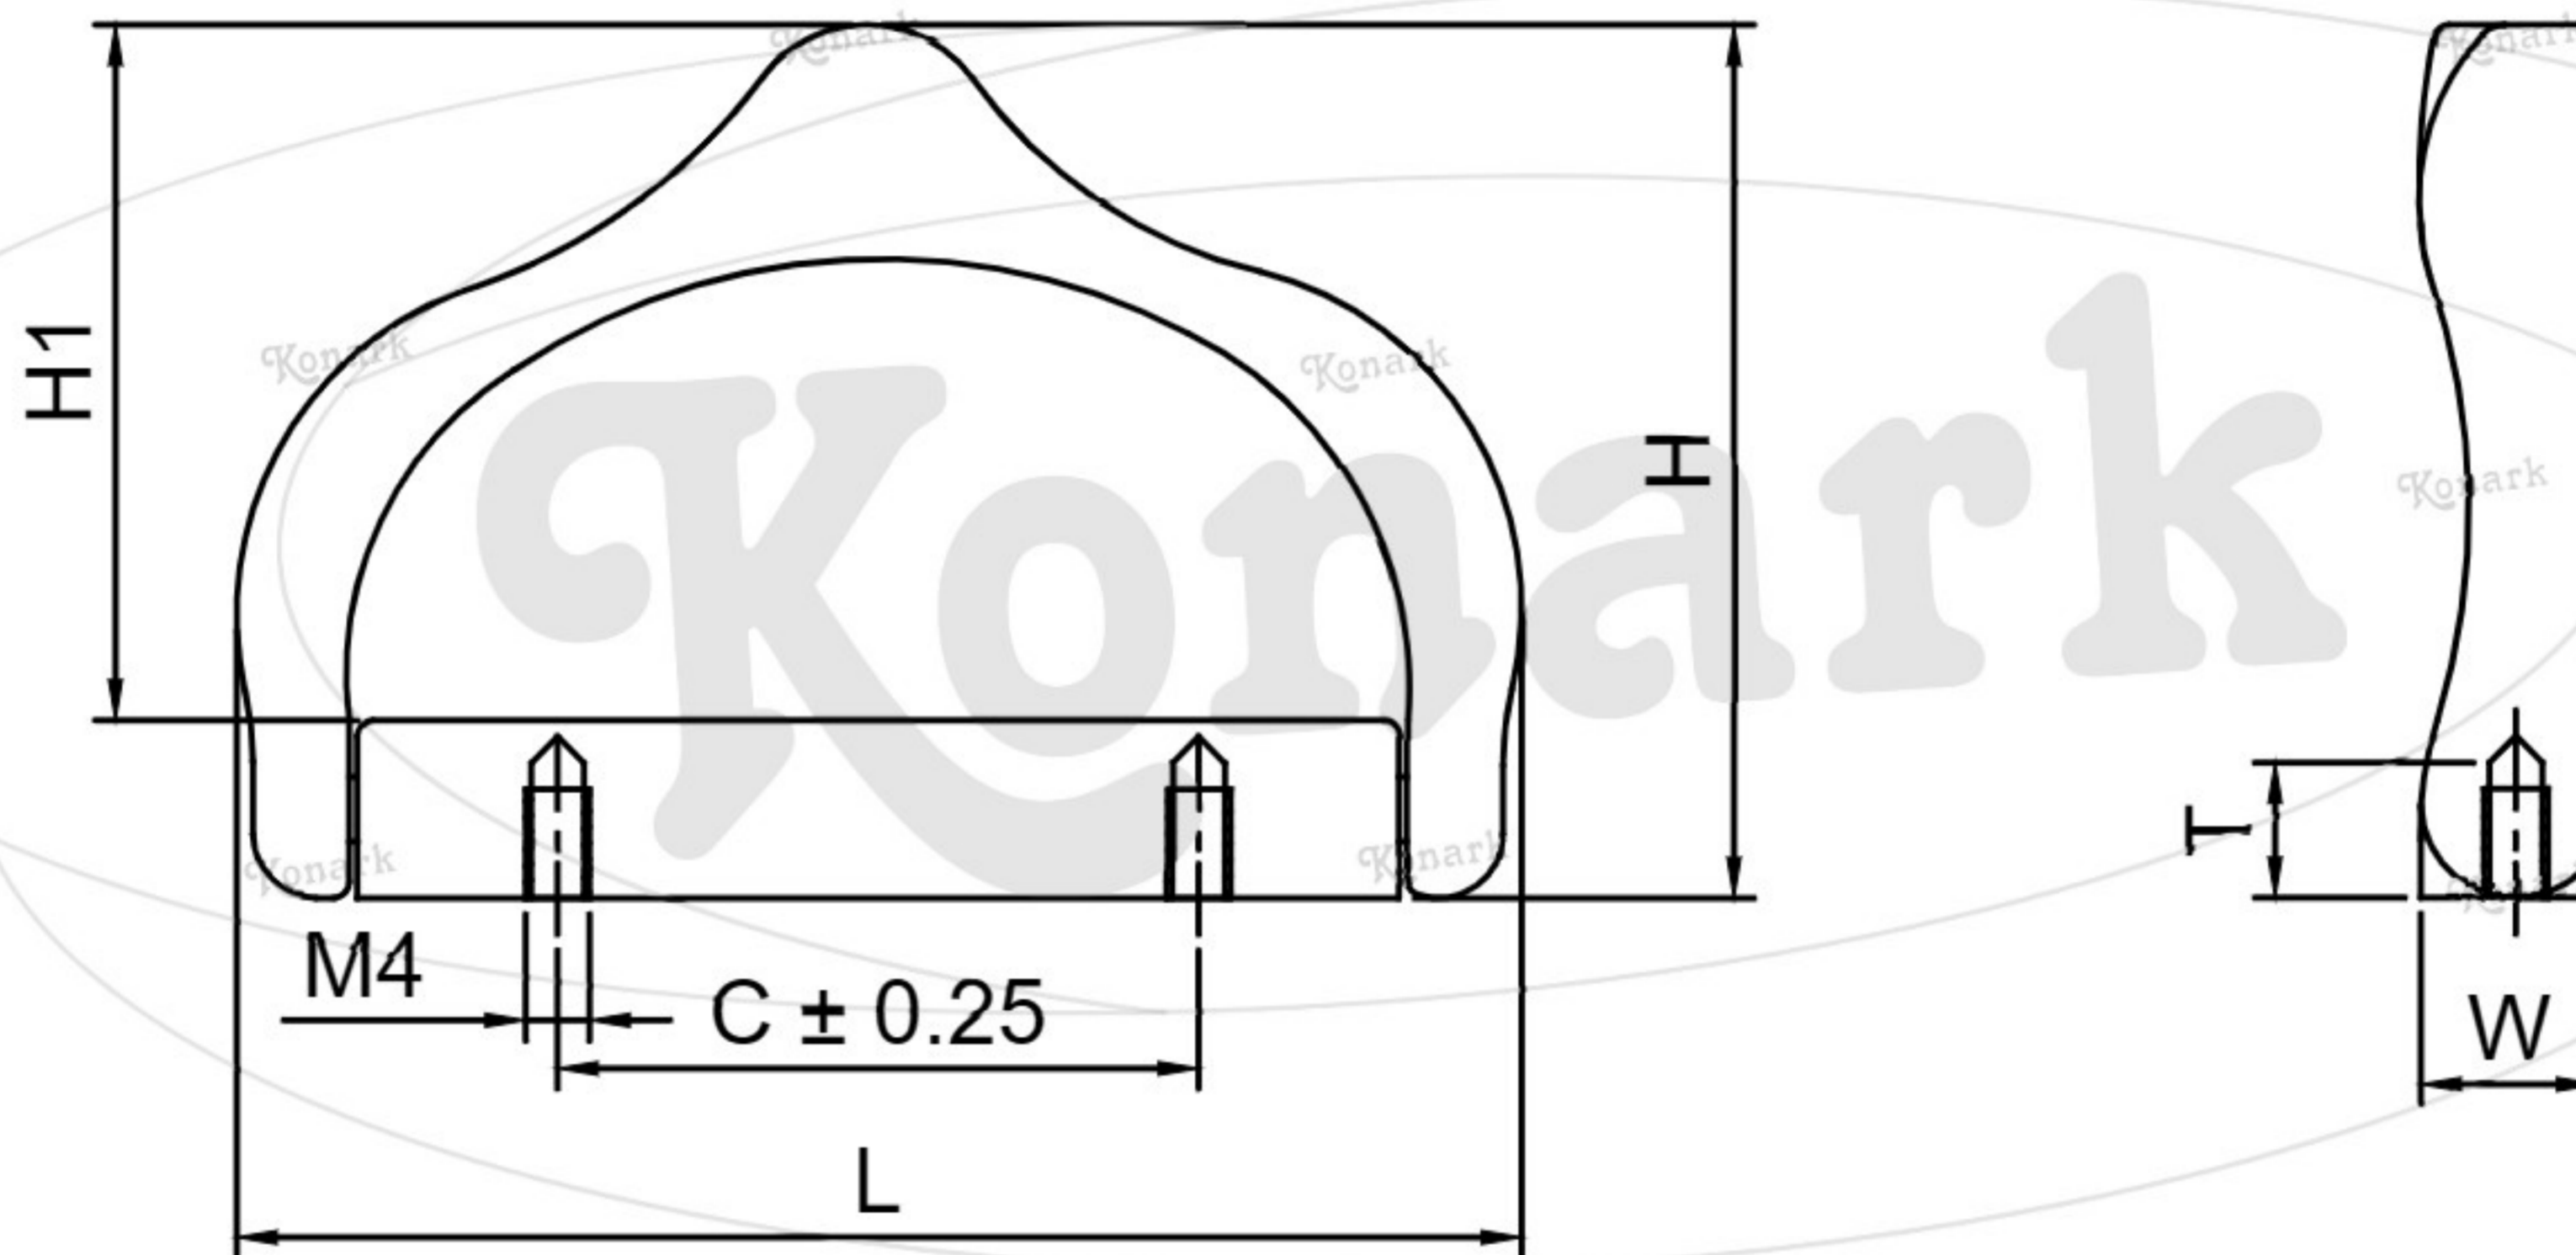

Model : DFK-010

Finish	Size	Product Code	C	L	H	W	H1	T
MT CP SP MC BM RG BA CA	S/T	DFK-010 40	40	80	54	11	43	6