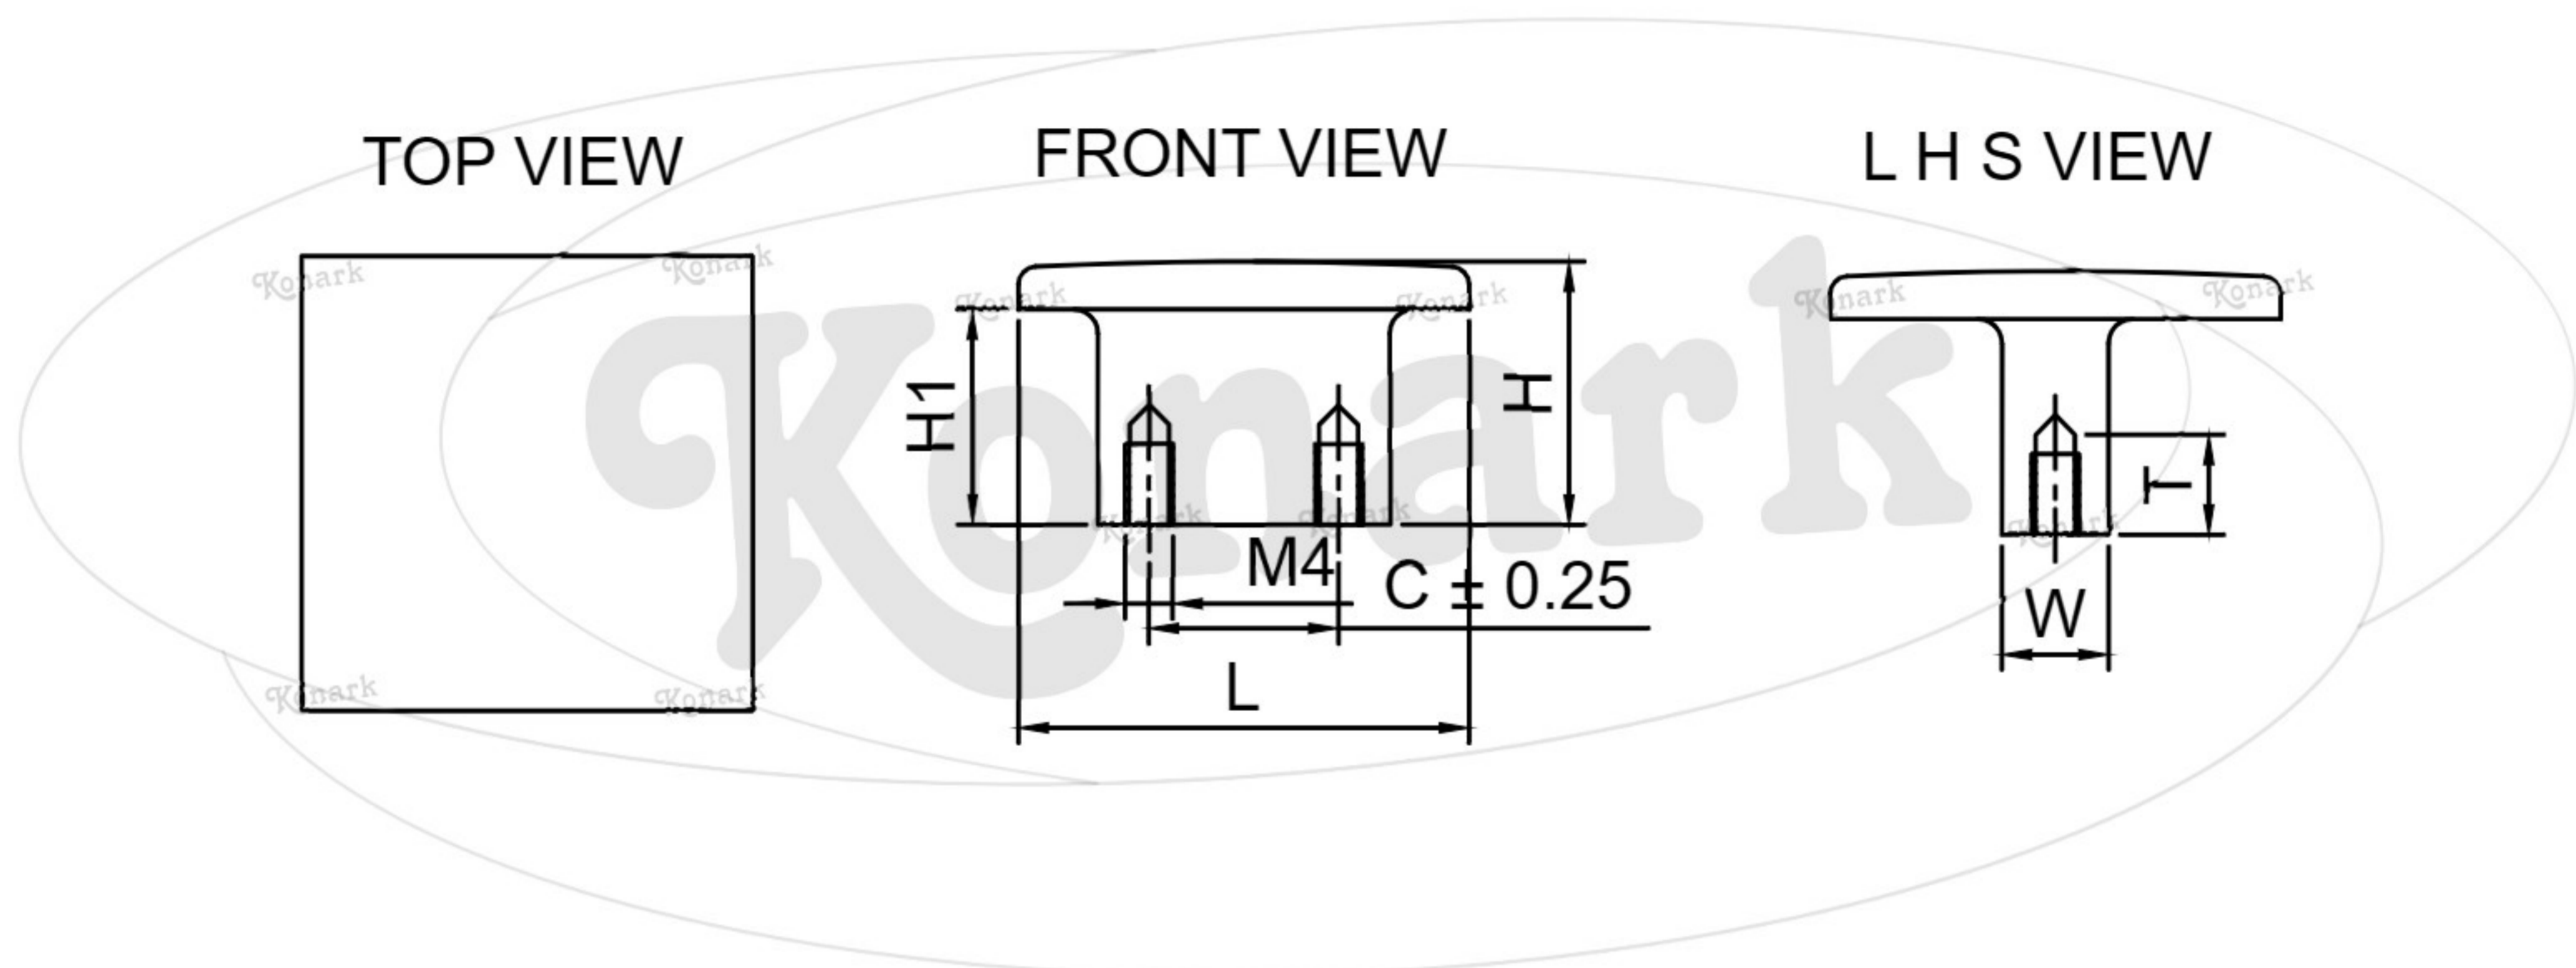

Model : DFK-001

Finish	Size	Product Code	C	L	H	W	H1	T
MT CP SP MC BM RG BA CA	S/T	DFK-001 16	16	38	22	9	18	8