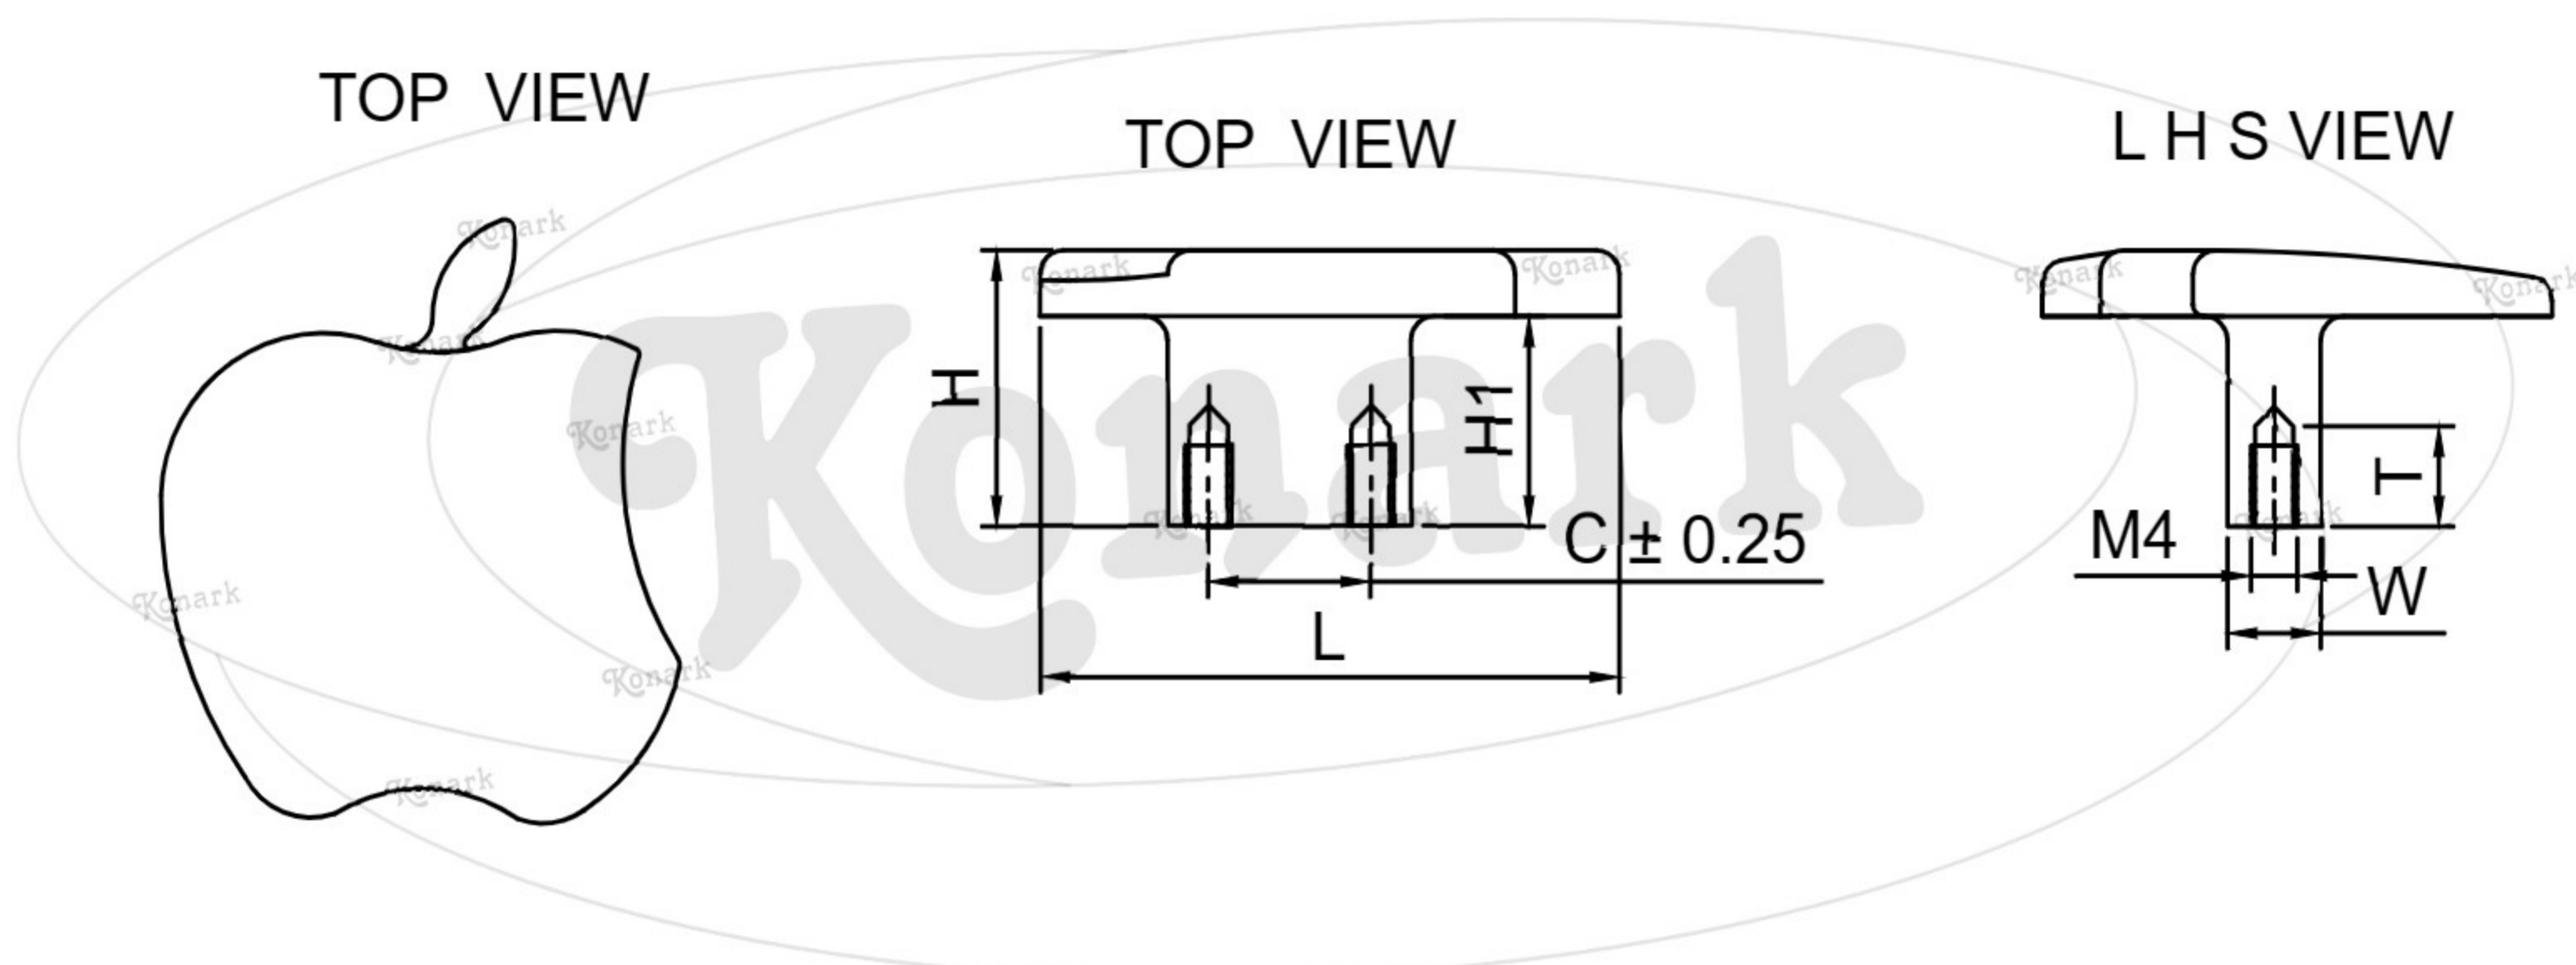

**Model : DFK-011**

Finish	Size	Product Code	C	L	H	W	H1	T
MT CP SP MC BM RG BA CA	<b>S/T</b>	DFK-011 14	14	50	23	8	17	6

**FINISH:**

MT	CP	SP	MC	BM	RG	BA	CA
							
Matt	Chrome	Satin	Matt Chrome	Black Matt	Rose Gold	Brass Antique	Copper Antique