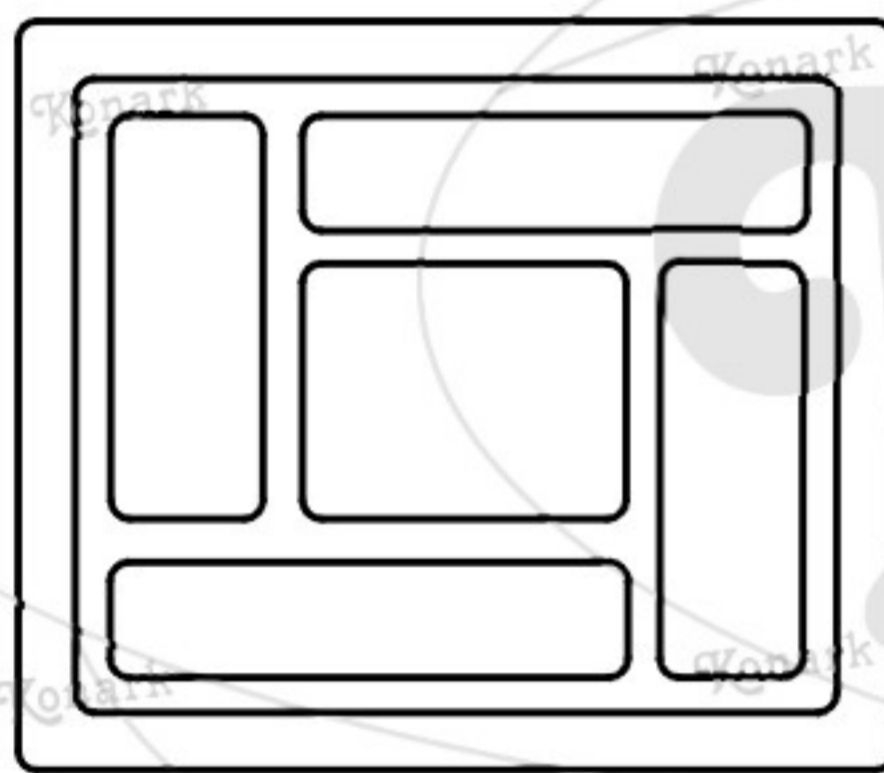

## Model : DFK-012

TOP VIEW

FRONT VIEW

L H S VIEW

Finish	Size	Product Code	C	L	H	W	H1	T
MT CP SP MC BM RG BA CA	S/T	DFK-012 16	16	46	21	9	18	6