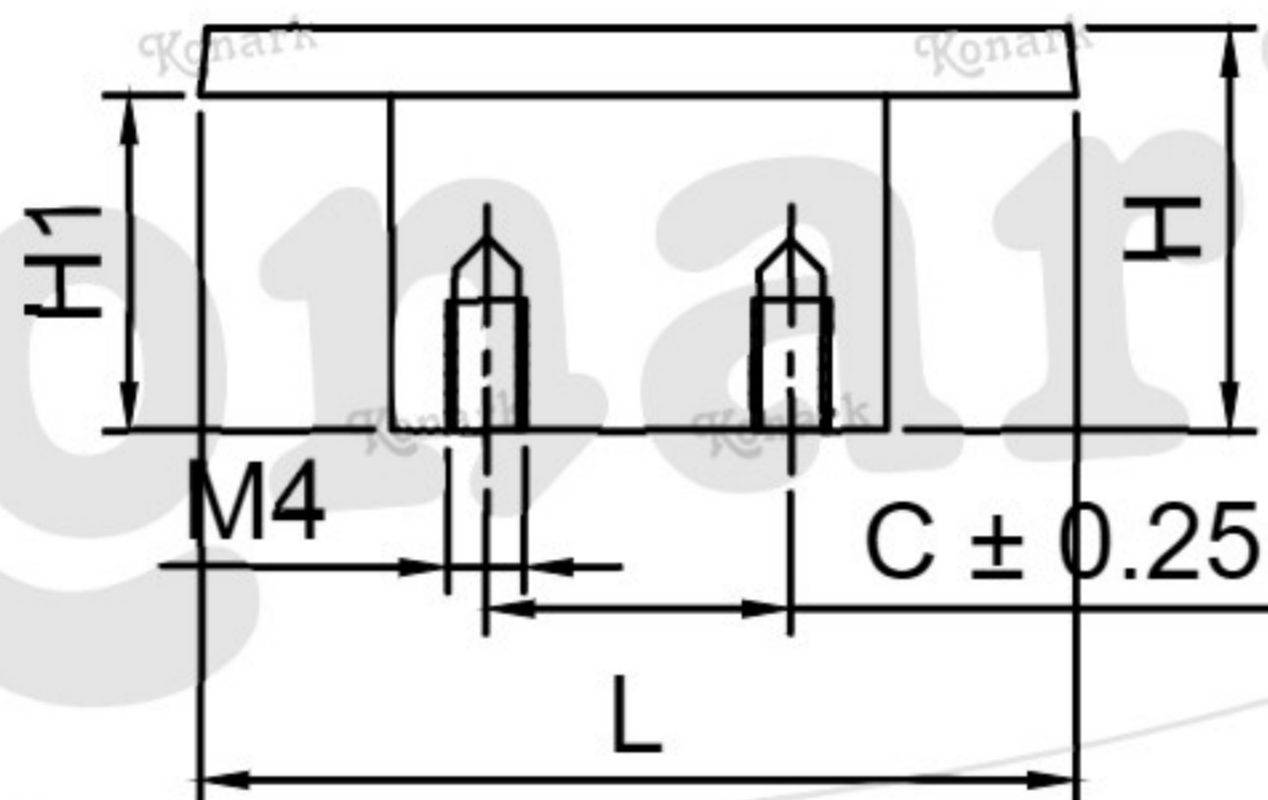

## Model : DFK-012

TOP VIEW

FRONT VIEW

L H S VIEW

Finish	Size	Product Code	C	L	H	W	H1	T
MT CP SP MC BM RG BA CA	S/T	DFK-012 16	16	46	21	9	18	6