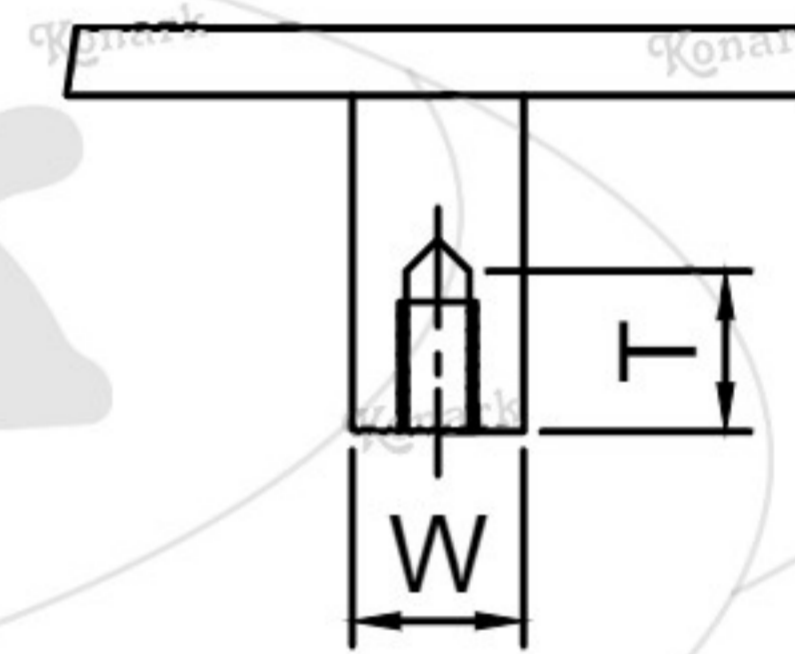

## Model : DFK-012

TOP VIEW

FRONT VIEW

L H S VIEW

Finish	Size	Product Code	C	L	H	W	H1	T
MT CP SP MC BM RG BA CA	S/T	DFK-012 16	16	46	21	9	18	6