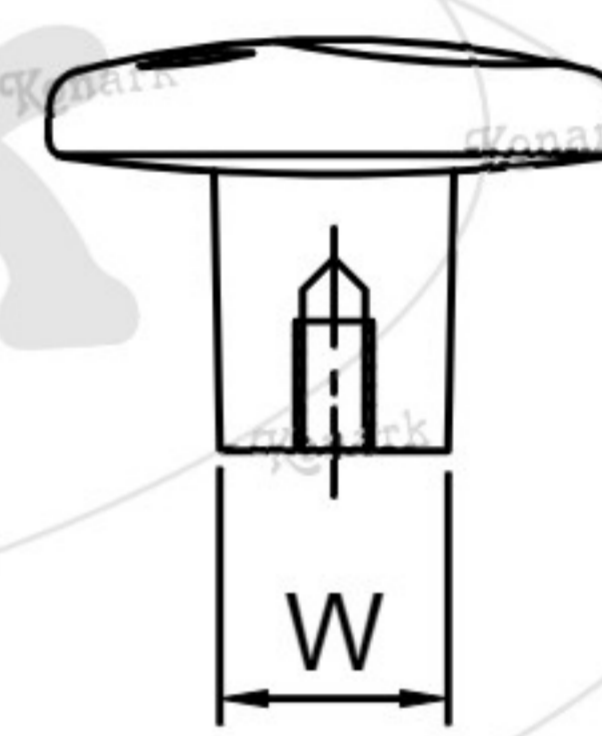

Model : DFK-013

TOP VIEW

FRONT VIEW

L H S VIEW

| Finish | Size | Product Code | L | H | W | H1 | T |
|--|------|--------------|----|----|---|----|---|
| MT CP SP MC BM RG BA CA | S/T | DFK-013 50 | 50 | 23 | 8 | 17 | 6 |