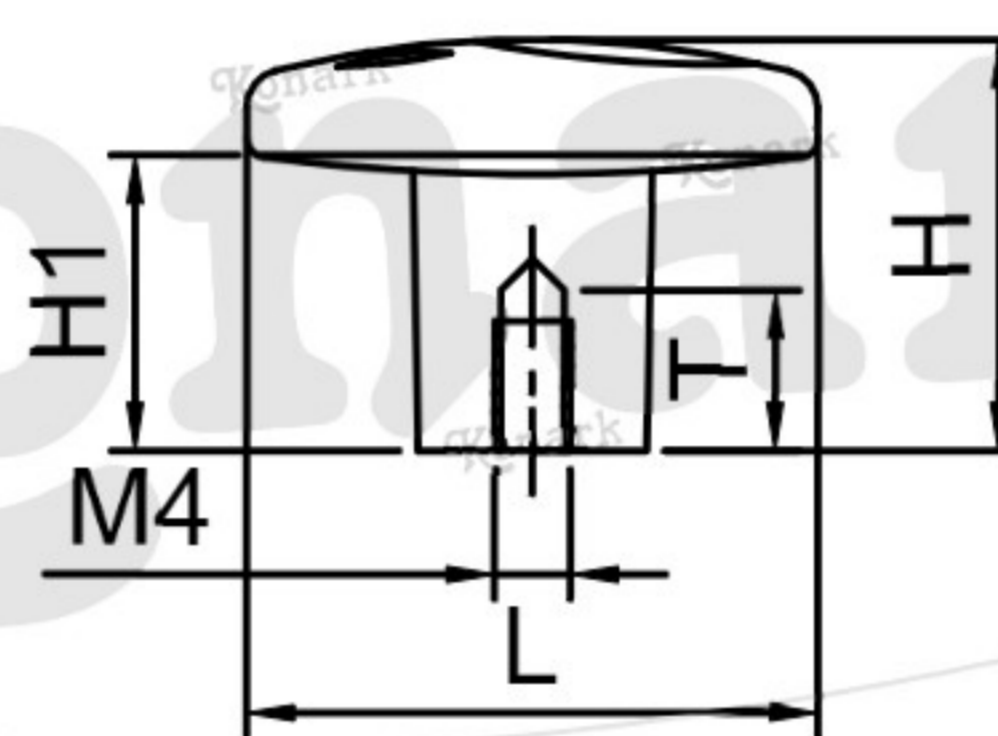

Model : DFK-013

TOP VIEW

FRONT VIEW

L H S VIEW

| Finish | Size | Product Code | L | H | W | H1 | T |
|--|------|--------------|----|----|---|----|---|
| MT CP SP MC BM RG BA CA | S/T | DFK-013 50 | 50 | 23 | 8 | 17 | 6 |