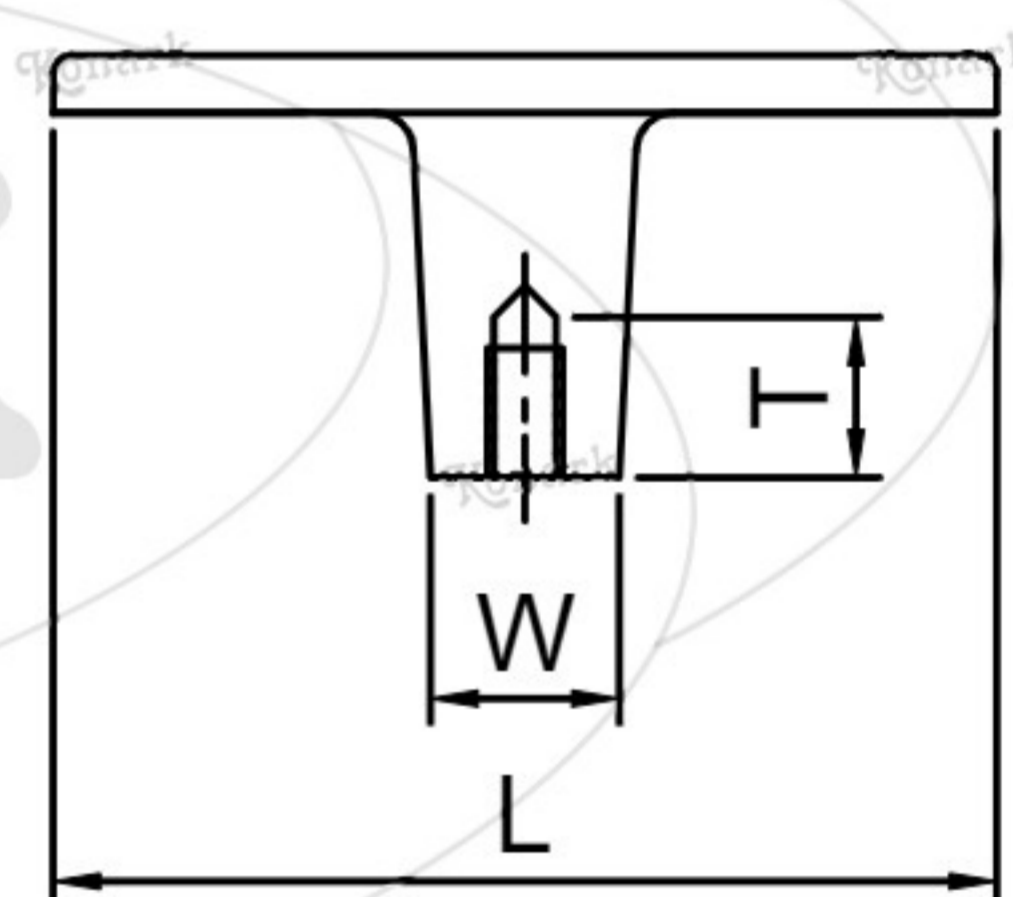

## Model : DFK-014

TOP VIEW

FRONT VIEW

L H S VIEW

Finish	Size	Product Code	C	L	H	W	H1	T
MT CP SP MC BM RG BA CA	S/T	DFK-014 22	22	50	22	10	19	6