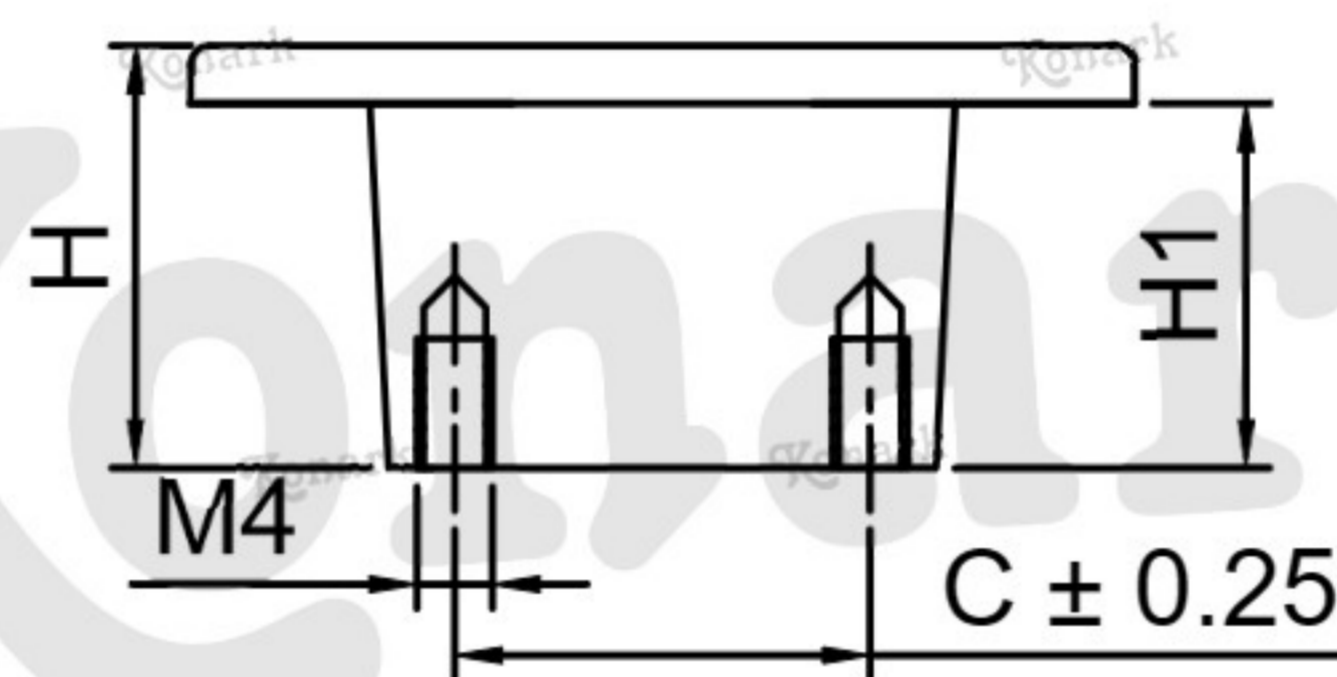

## Model : DFK-014

TOP VIEW

FRONT VIEW

L H S VIEW

Finish	Size	Product Code	C	L	H	W	H1	T
MT CP SP MC BM RG BA CA	S/T	DFK-014 22	22	50	22	10	19	6