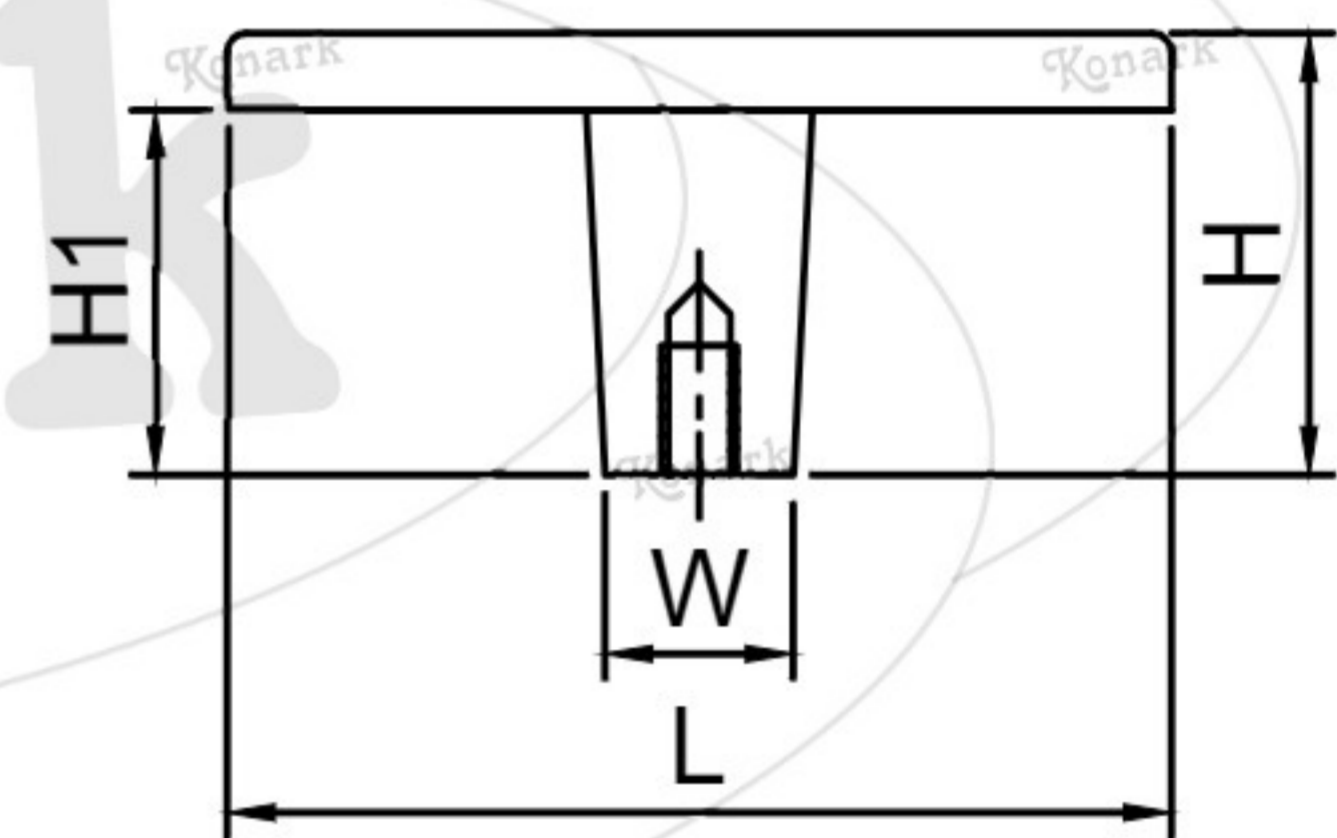

## Model : DFK-015

TOP VIEW

FRONT VIEW

L H S VIEW

Finish	Size	Product Code	C	L	H	W	H1	T
MT CP SP MC BM RG BA CA	S/T	DFK-015 22	22	50	23	10	19	6

**FINISH:**

MT	CP	SP	MC	BM	RG	BA	CA
							
Matt	Chrome	Satin	Matt Chrome	Black Matt	Rose Gold	Brass Antique	Copper Antique