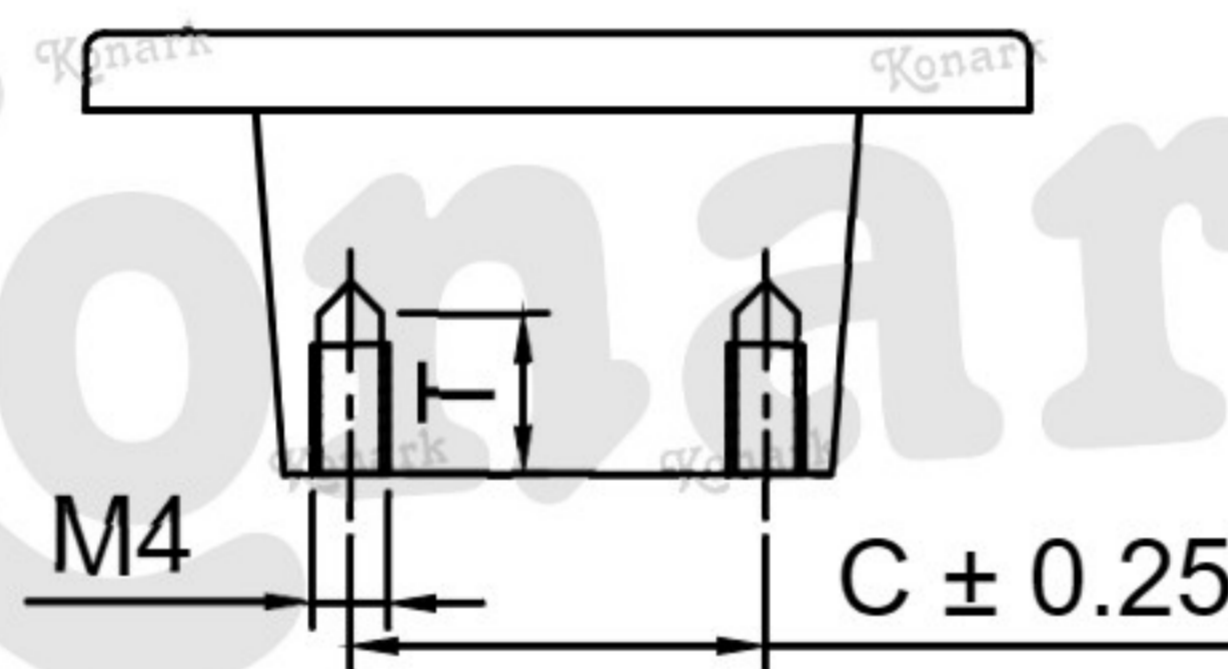

## Model : DFK-015

TOP VIEW

FRONT VIEW

L H S VIEW

Finish	Size	Product Code	C	L	H	W	H1	T
MT CP SP MC BM RG BA CA	S/T	DFK-015 22	22	50	23	10	19	6

**FINISH:**

MT	CP	SP	MC	BM	RG	BA	CA
							
Matt	Chrome	Satin	Matt Chrome	Black Matt	Rose Gold	Brass Antique	Copper Antique