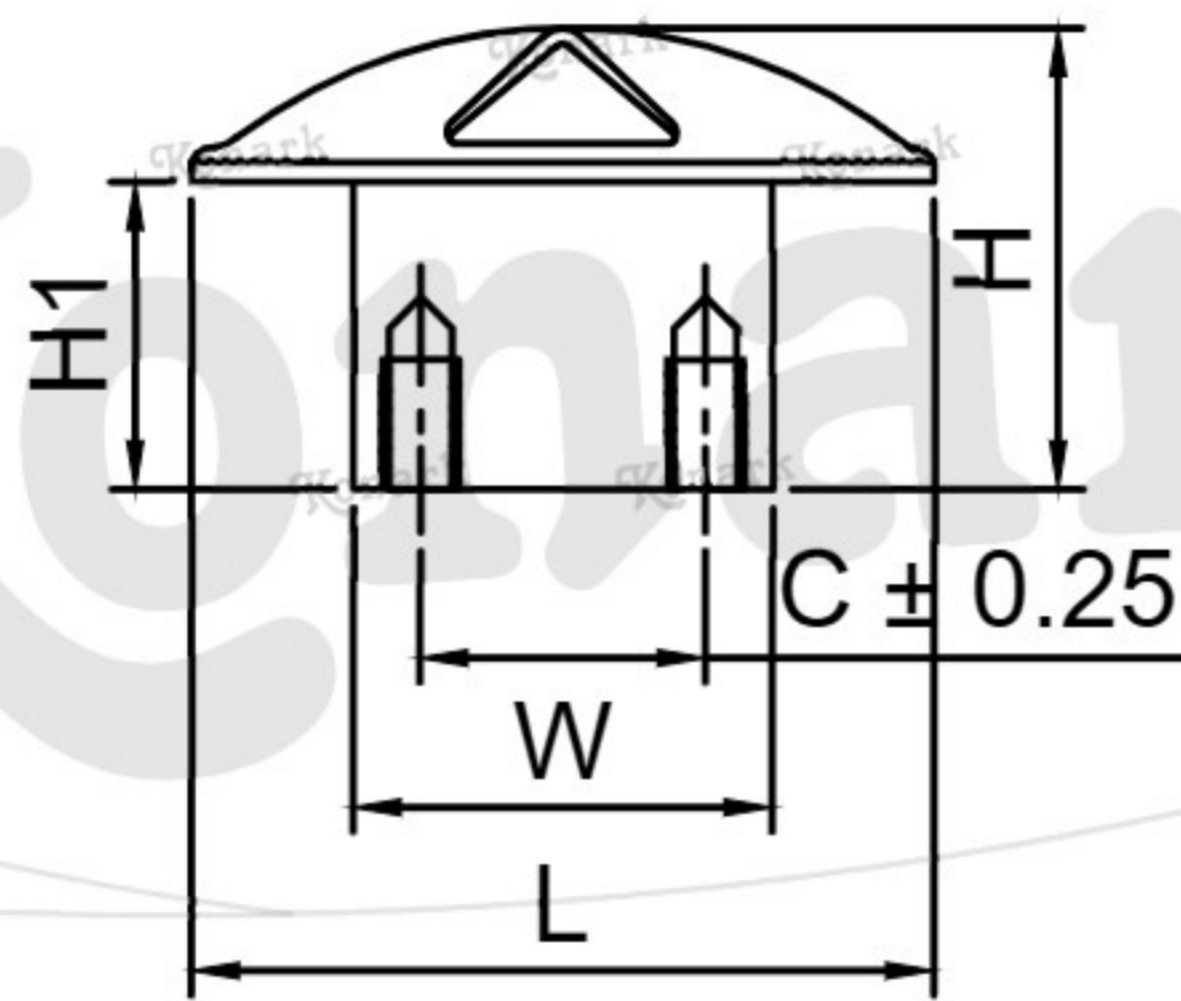

Model : DFK-016

TOP VIEW

FRONT VIEW

L H S VIEW

Finish	Size	Product Code	C	L	H	W	H1	T
MT CP SP MC BM RG BA CA	S/T	DFK-016 15	15	39	24	22	16	6