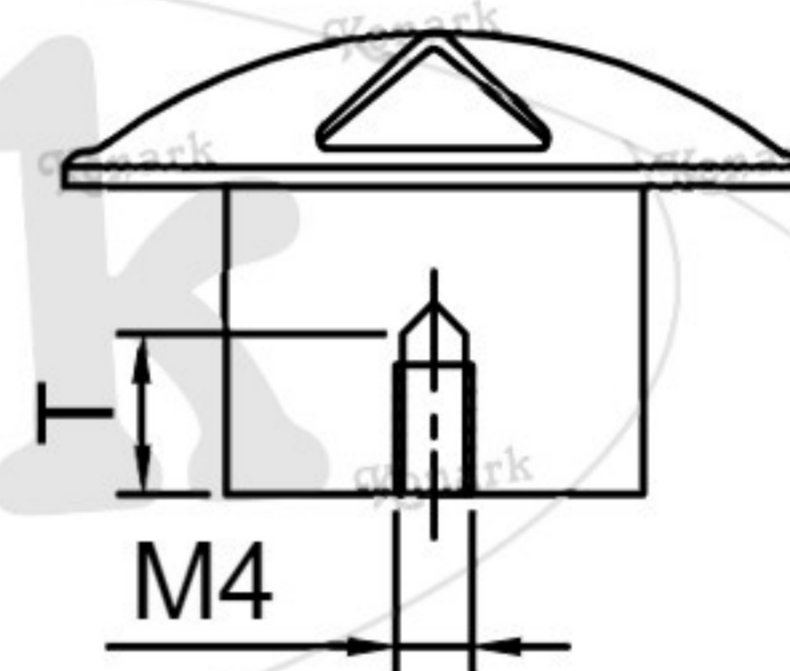

Model : DFK-016

TOP VIEW

FRONT VIEW

L H S VIEW

Finish	Size	Product Code	C	L	H	W	H1	T
MT CP SP MC BM RG BA CA	S/T	DFK-016 15	15	39	24	22	16	6