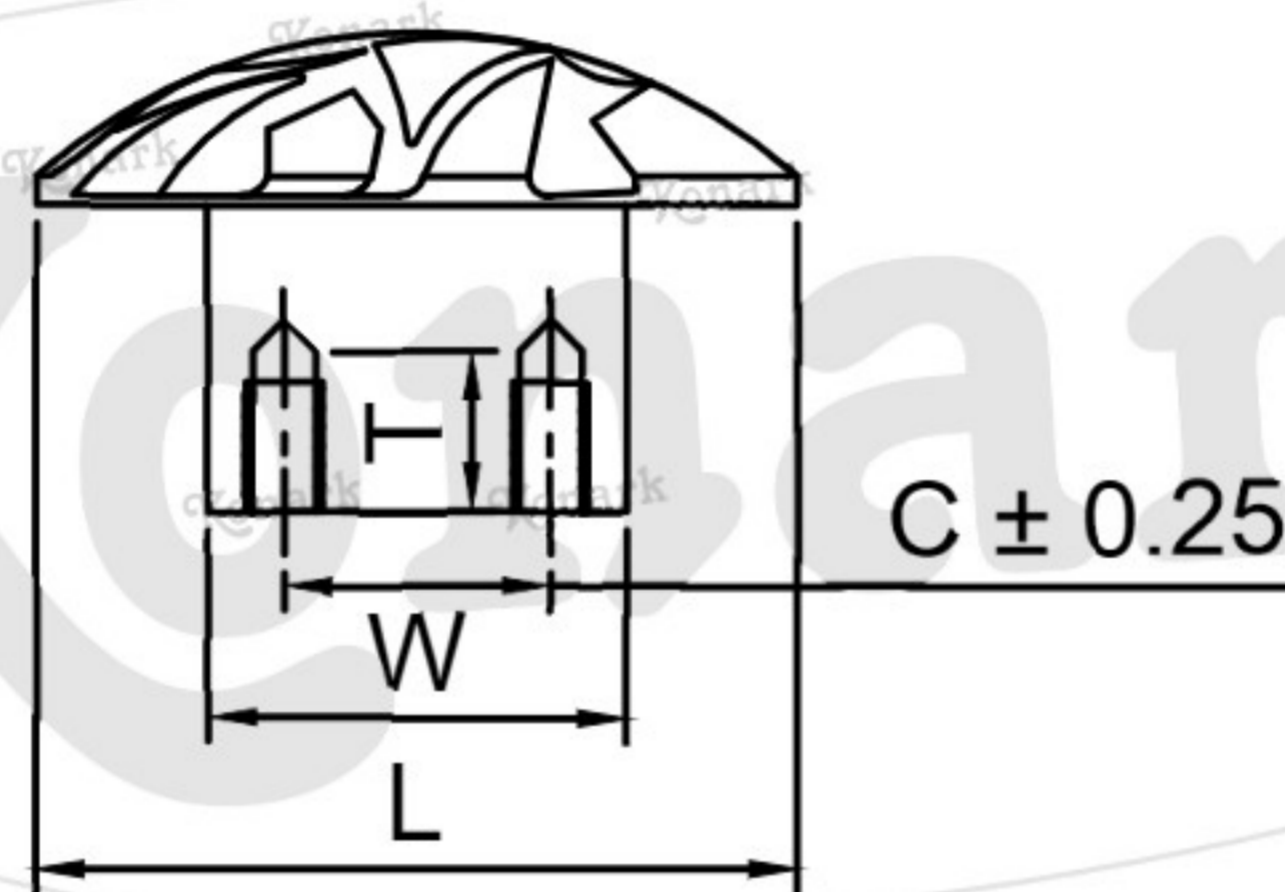

**Model : DFK-017**

TOP VIEW

FRONT VIEW

L H S VIEW

Finish	Size	Product Code	C	L	H	W	H1	T
MT CP SP MC BM RG BA CA	S/T	DFK-017 14	14	40	25	22	16	6