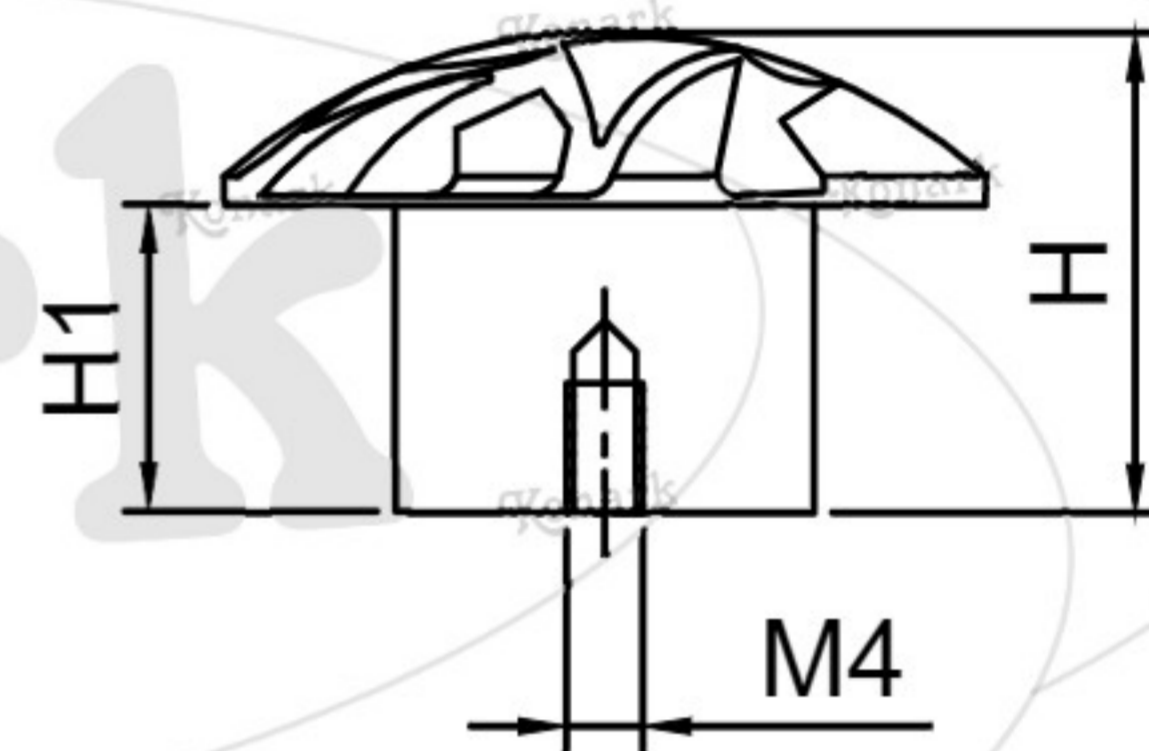

**Model : DFK-017**

TOP VIEW

FRONT VIEW

L H S VIEW

Finish	Size	Product Code	C	L	H	W	H1	T
MT CP SP MC BM RG BA CA	S/T	DFK-017 14	14	40	25	22	16	6