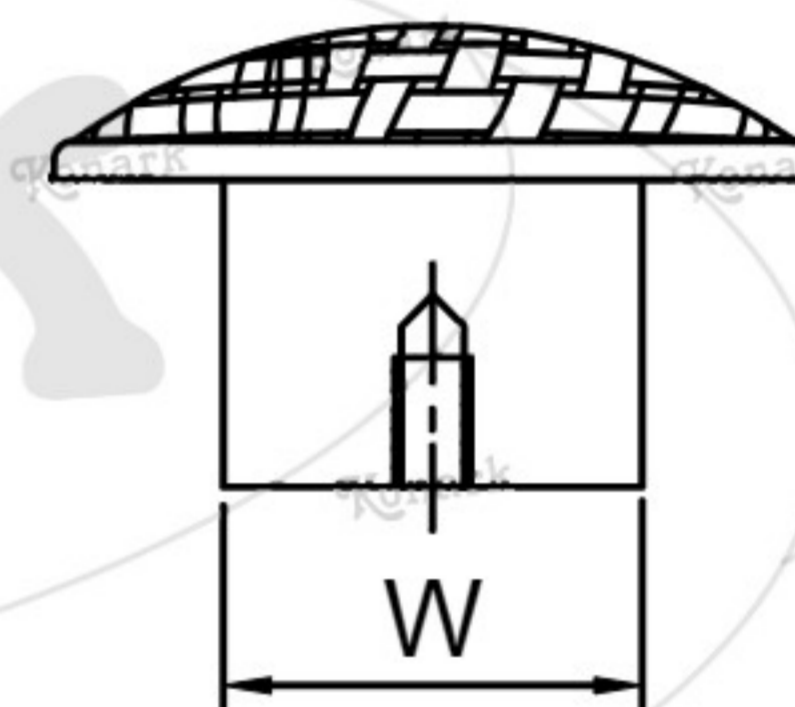

Model : DFK-018

TOP VIEW

FRONT VIEW

L H S VIEW

Finish	Size	Product Code	C	L	H	W	H1	T
MT CP SP MC BM RG BA CA	S/T	DFK-018 14	14	40	24	22	16	6