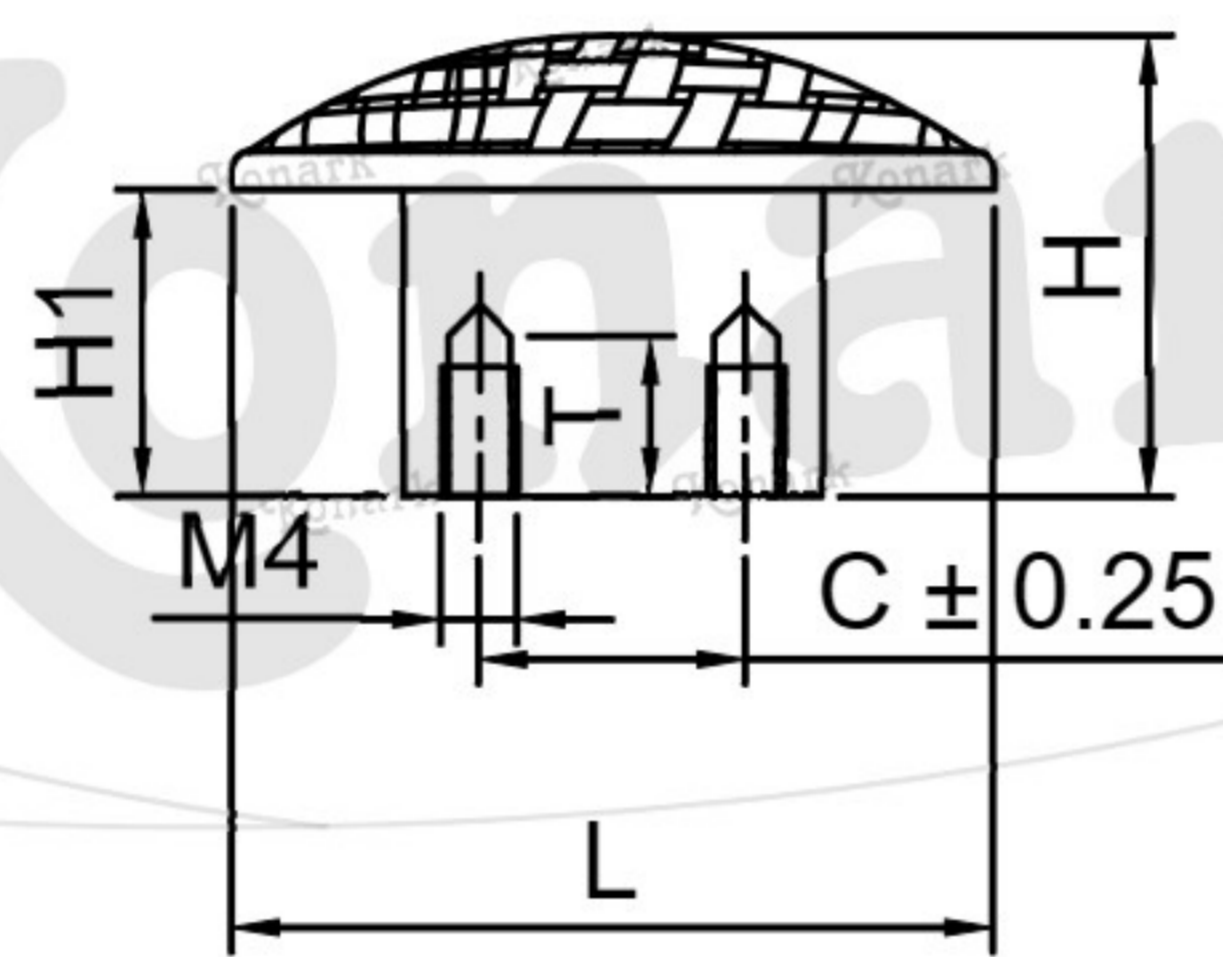

Model : DFK-018

TOP VIEW

FRONT VIEW

L H S VIEW

Finish	Size	Product Code	C	L	H	W	H1	T
MT CP SP MC BM RG BA CA	S/T	DFK-018 14	14	40	24	22	16	6