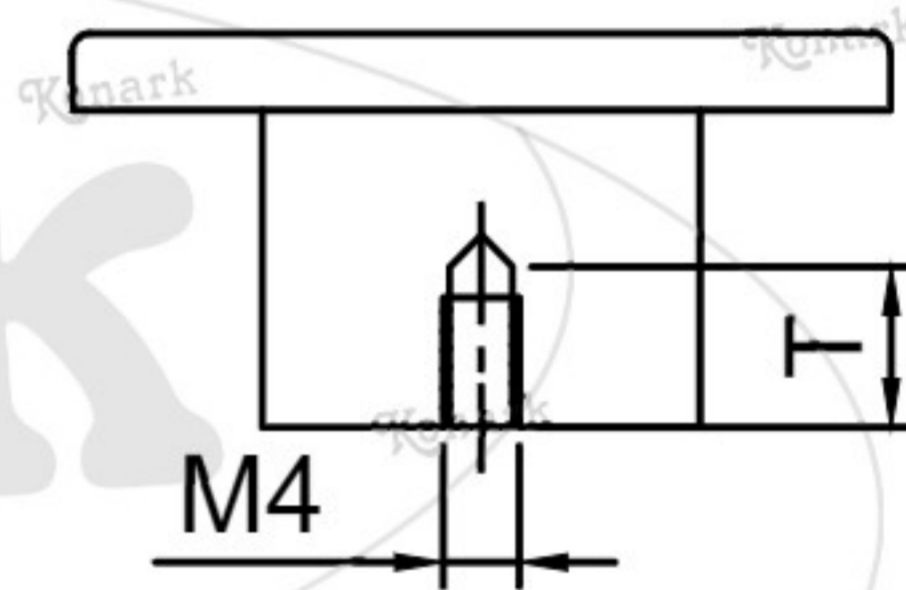

## Model : DFK-019

TOP VIEW

FRONT VIEW

L H S VIEW

Finish	Size	Product Code	C	L	H	W	H1	T
MT CP SP MC BM RG BA CA	S/T	DFK-019 13	13	43	20	23	16	6