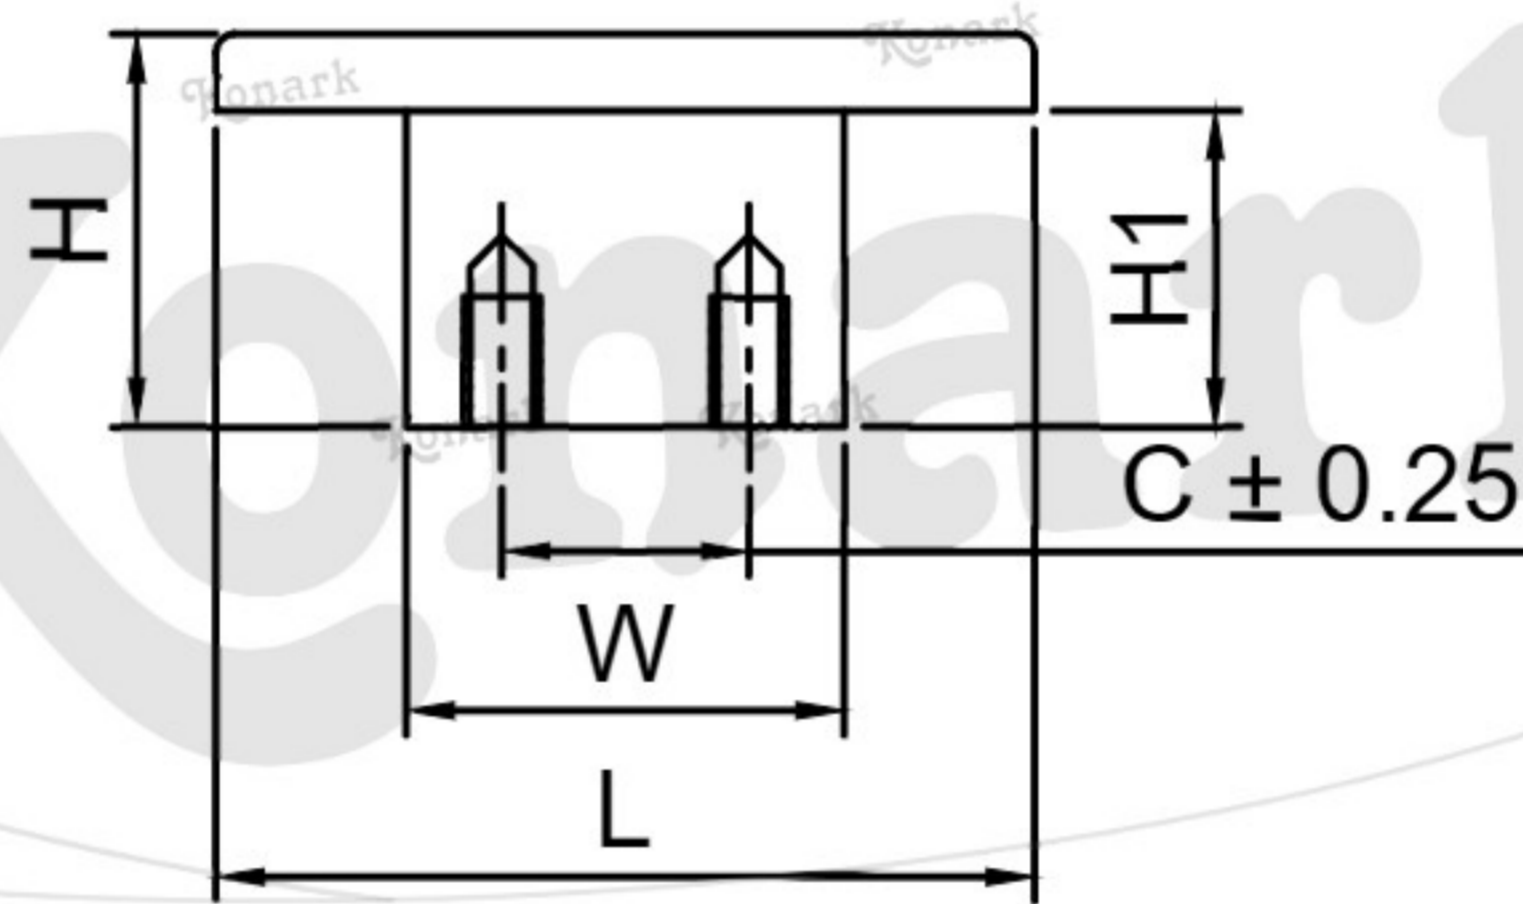

## Model : DFK-019

TOP VIEW

FRONT VIEW

L H S VIEW

Finish	Size	Product Code	C	L	H	W	H1	T
MT CP SP MC BM RG BA CA	S/T	DFK-019 13	13	43	20	23	16	6