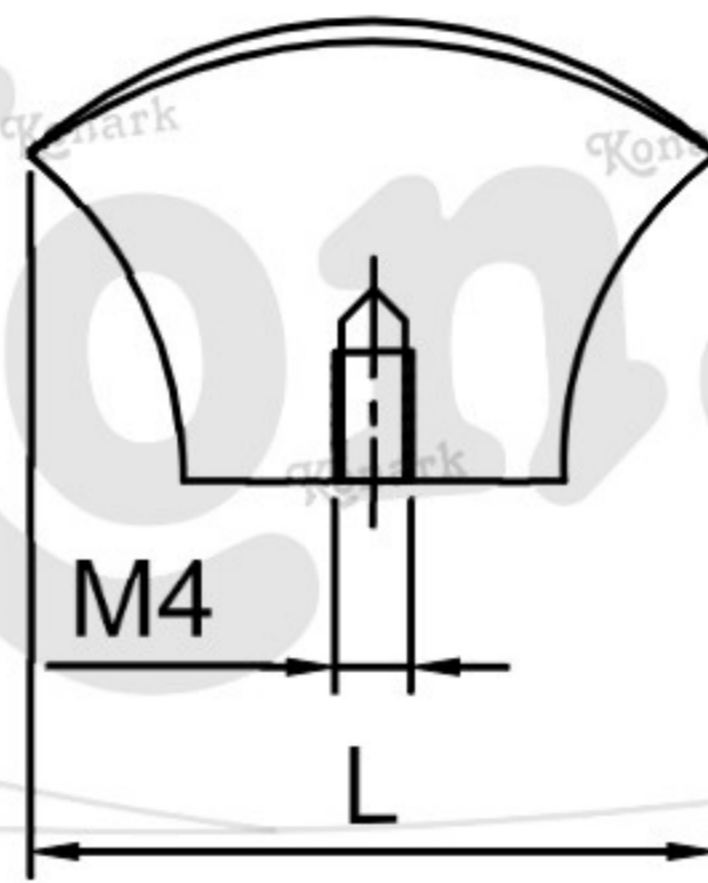

Model : DFK-020

TOP VIEW

FRONT VIEW

L H S VIEW

Finish	Size	Product Code	C	L	H	W	H1	T
MT CP SP MC BM RG BA CA	S/T	DFK-020 12	12	36	24	20	23	6