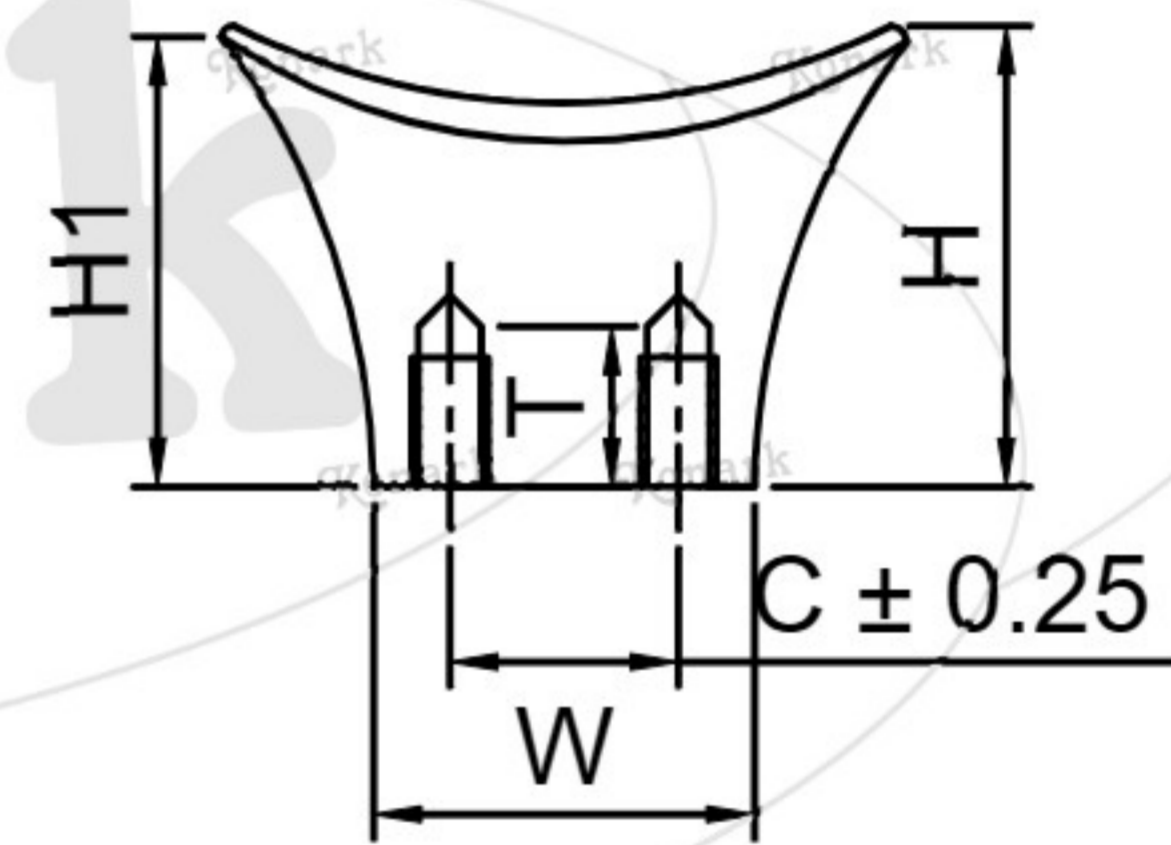

Model : DFK-020

TOP VIEW

FRONT VIEW

L H S VIEW

Finish	Size	Product Code	C	L	H	W	H1	T
MT CP SP MC BM RG BA CA	S/T	DFK-020 12	12	36	24	20	23	6