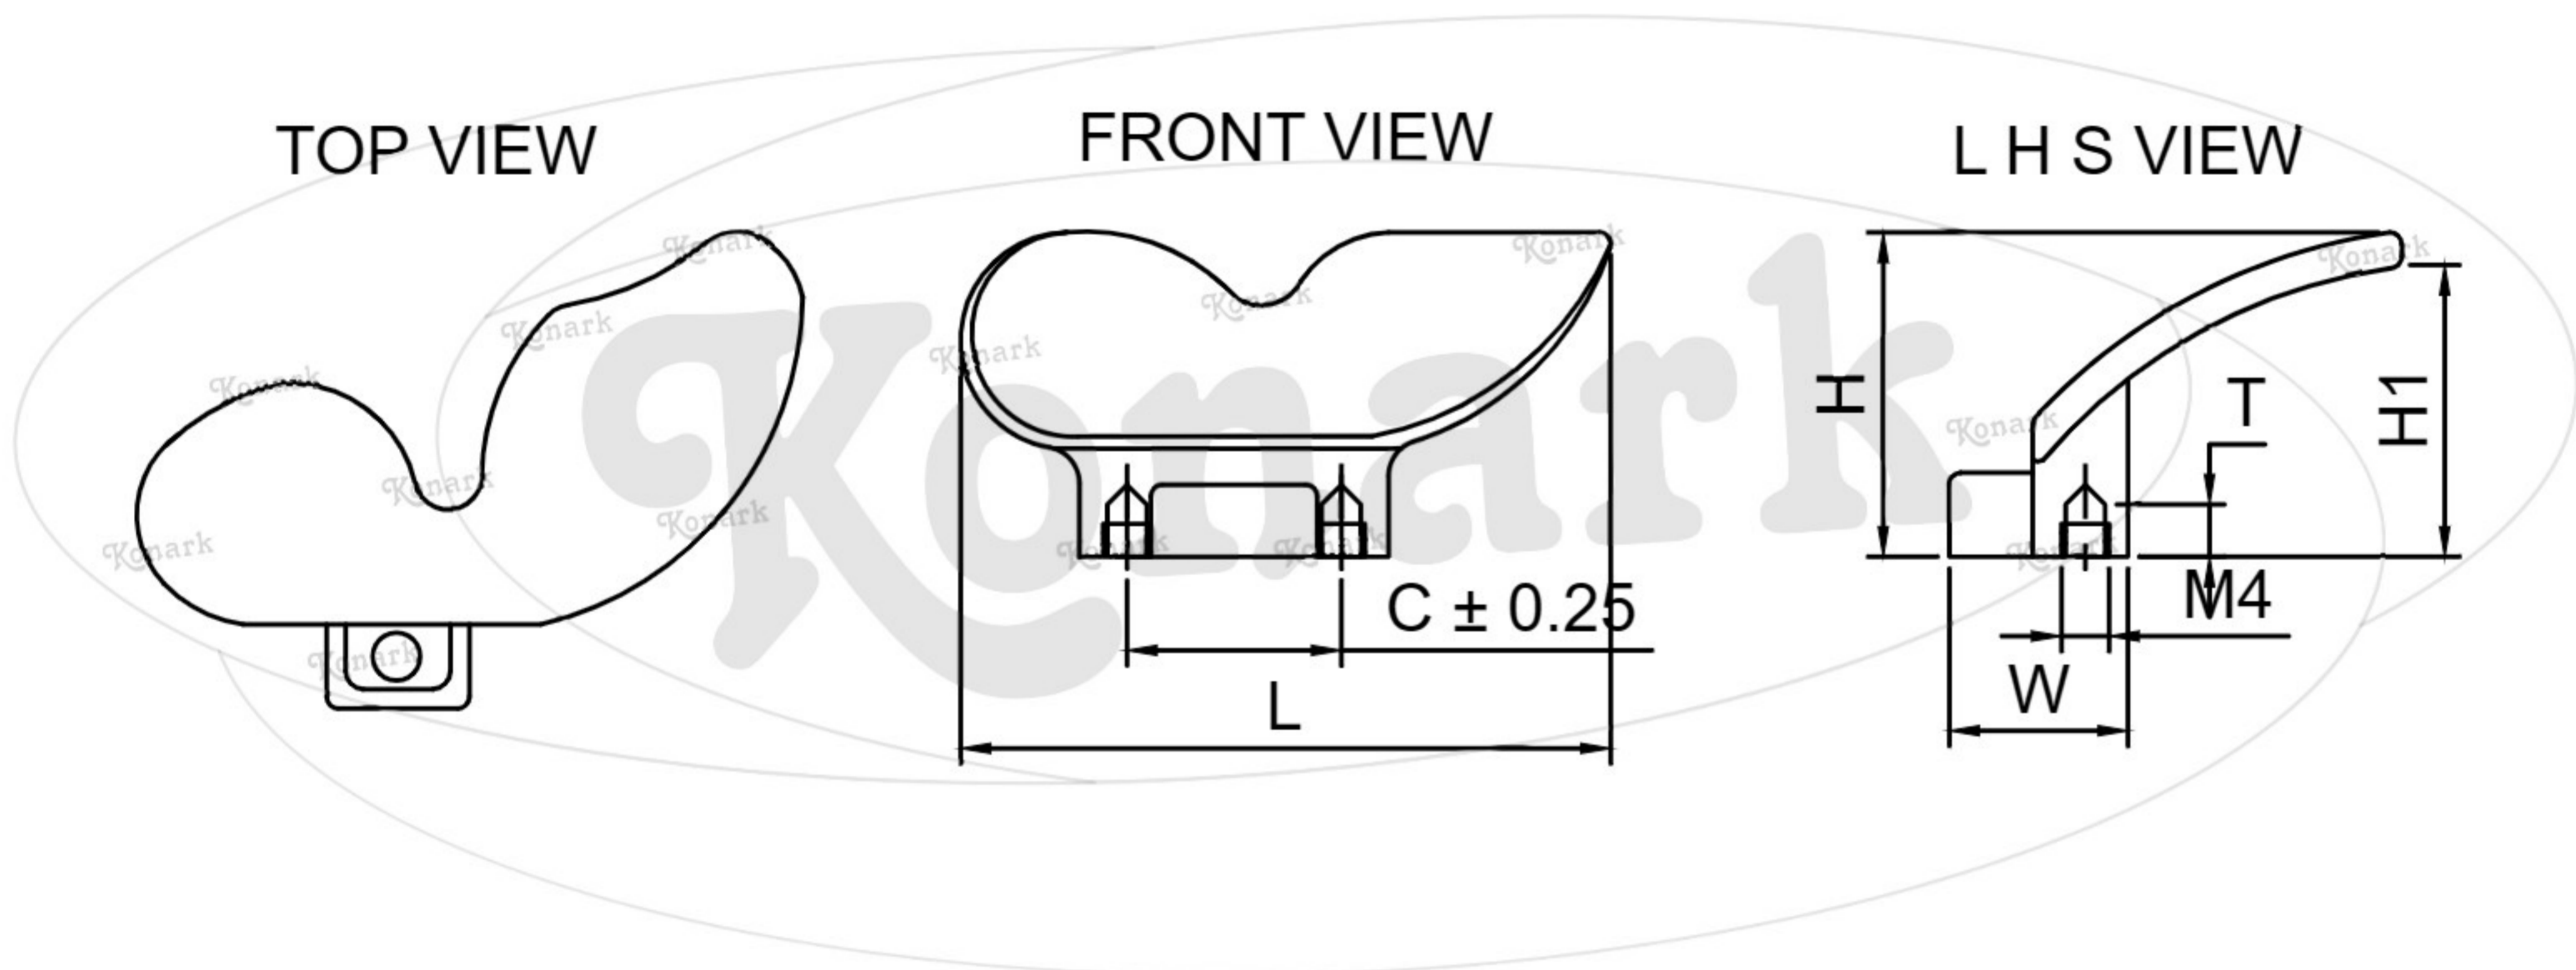

## Model : DFK-002

Finish	Size	Product Code	C	L	H	W	H1	T
MT CP SP MC BM RG BA CA	S/T	DFK-002 18	18	55	27	15	24	4