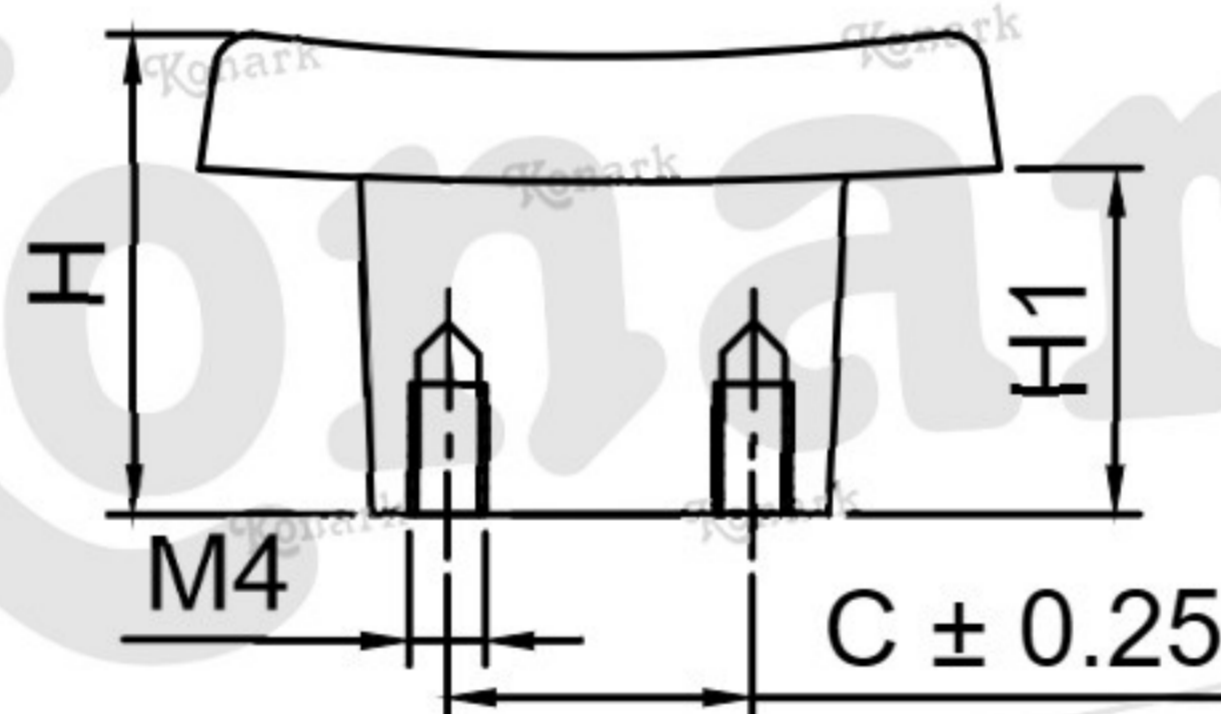

Model : DFK-021

TOP VIEW

FRONT VIEW

L H S VIEW

Finish	Size	Product Code	C	L	H	W	H1	T
MT CP SP MC BM RG BA CA	SMALL	DFK-021 16	16	42	25	9	8	8
	MEDIUM	DFK-021 16	16	42	25	9	8	8
	BIG	DFK-021 16	16	42	25	9	8	8