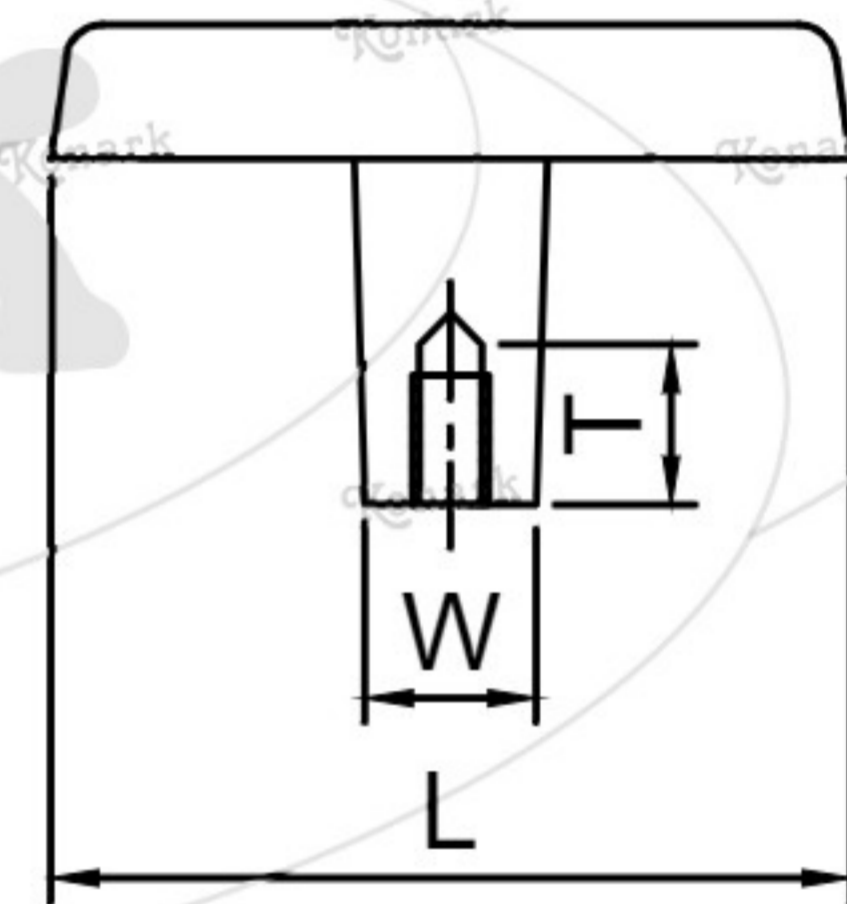

Model : DFK-021

TOP VIEW

FRONT VIEW

L H S VIEW

Finish	Size	Product Code	C	L	H	W	H1	T
MT CP SP MC BM RG BA CA	SMALL	DFK-021 16	16	42	25	9	8	8
	MEDIUM	DFK-021 16	16	42	25	9	8	8
	BIG	DFK-021 16	16	42	25	9	8	8