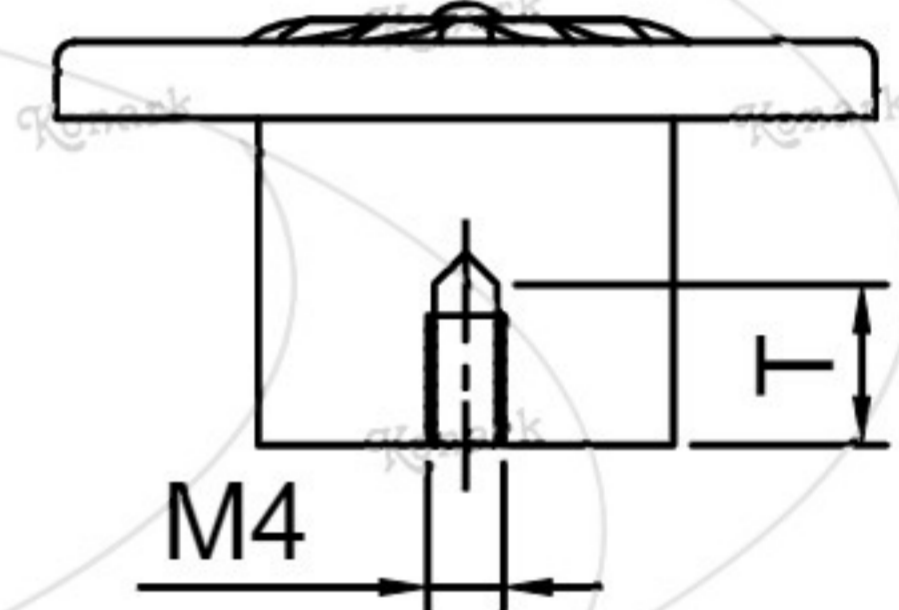

Model : DFK-023

TOP VIEW

FRONT VIEW

L H S VIEW

Finish	Size	Product Code	C	L	H	W	H1	T
MT CP SP MC BM RG BA CA	S/T	DFK-023 13	13	43	23	22	17	6