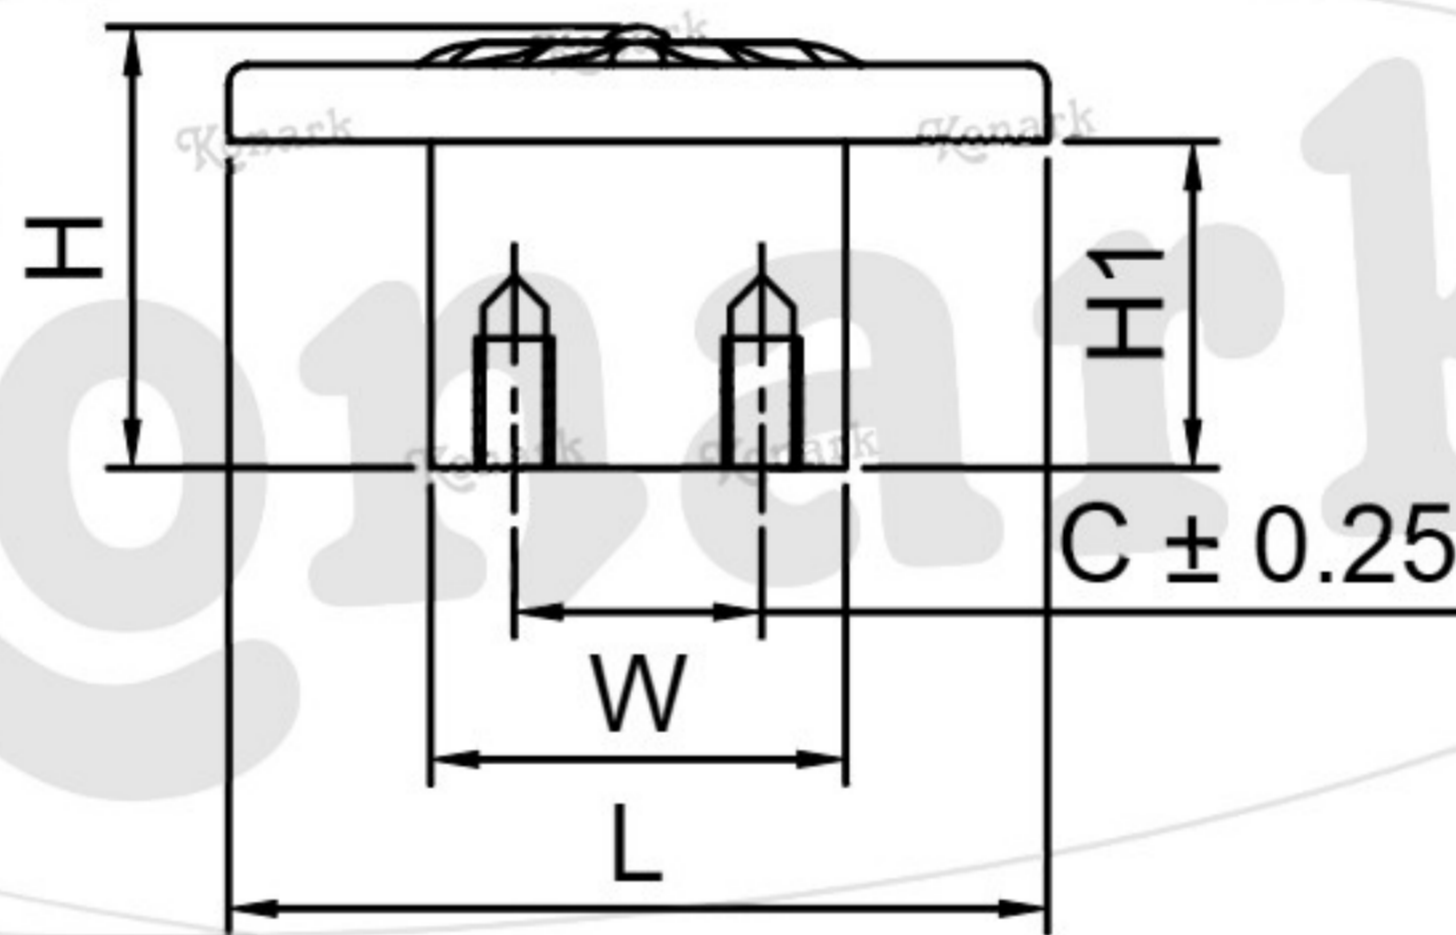

Model : DFK-023

TOP VIEW

FRONT VIEW

L H S VIEW

Finish	Size	Product Code	C	L	H	W	H1	T
MT CP SP MC BM RG BA CA	S/T	DFK-023 13	13	43	23	22	17	6