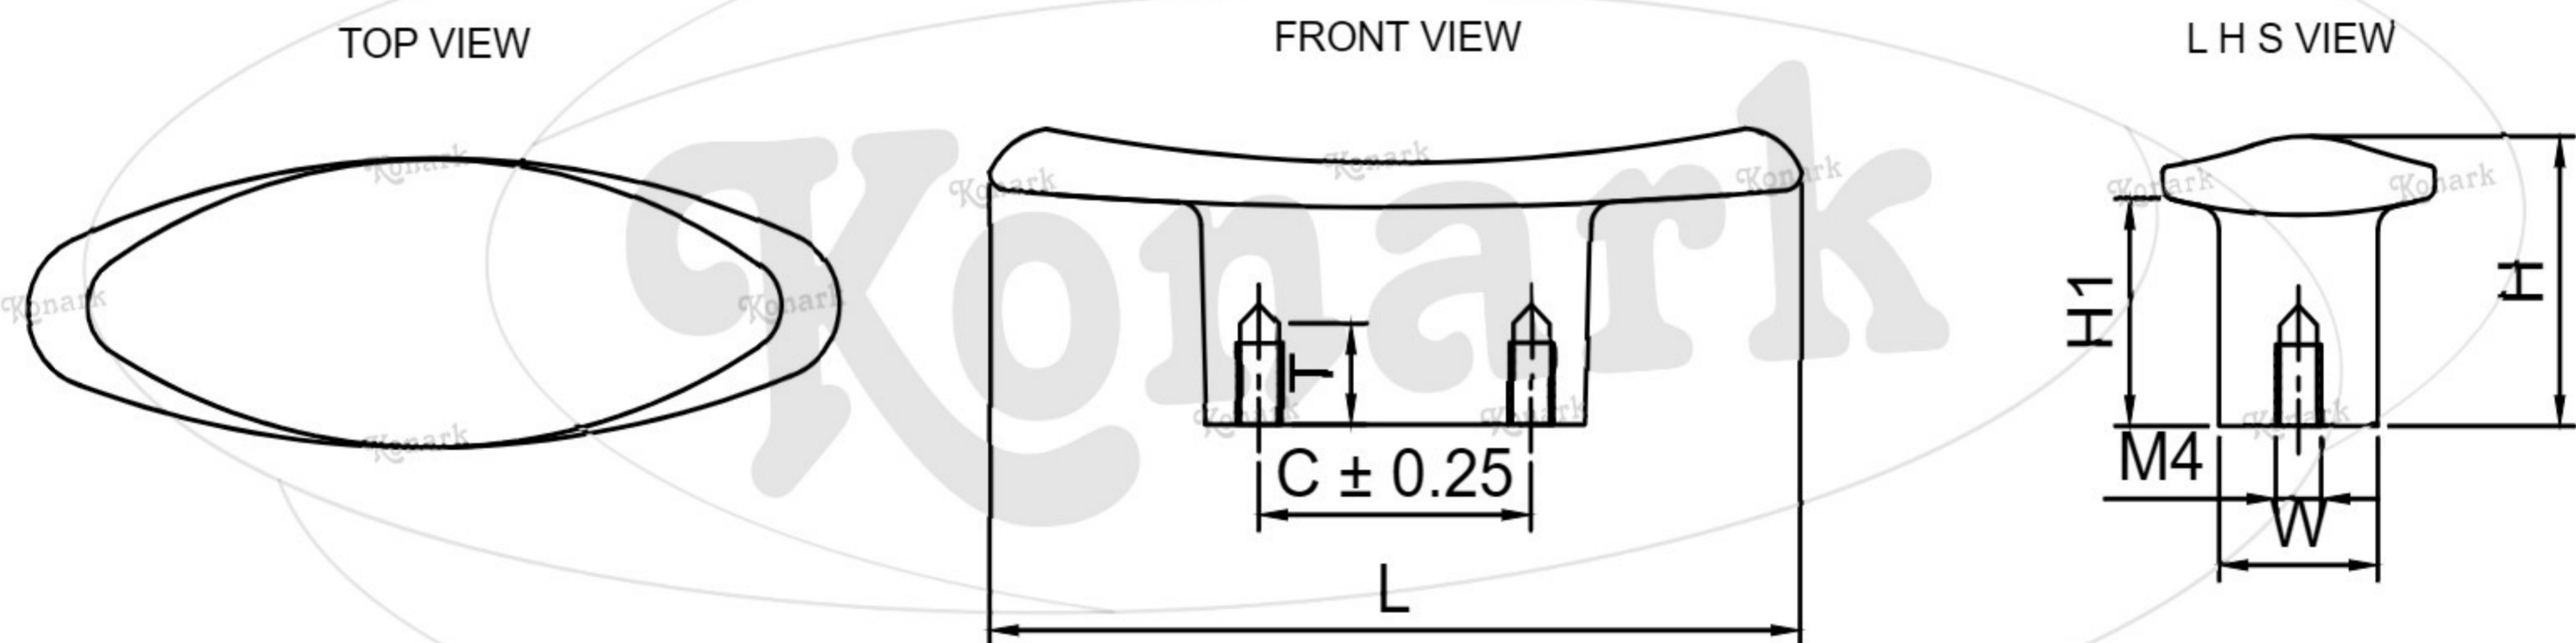

Model : DFK-024

Finish	Size	Product Code	C	L	H	W	H1	T
MT CP SP MC BM RG BA CA	S/T	DFK-024 24	24	71	24	14	19	7