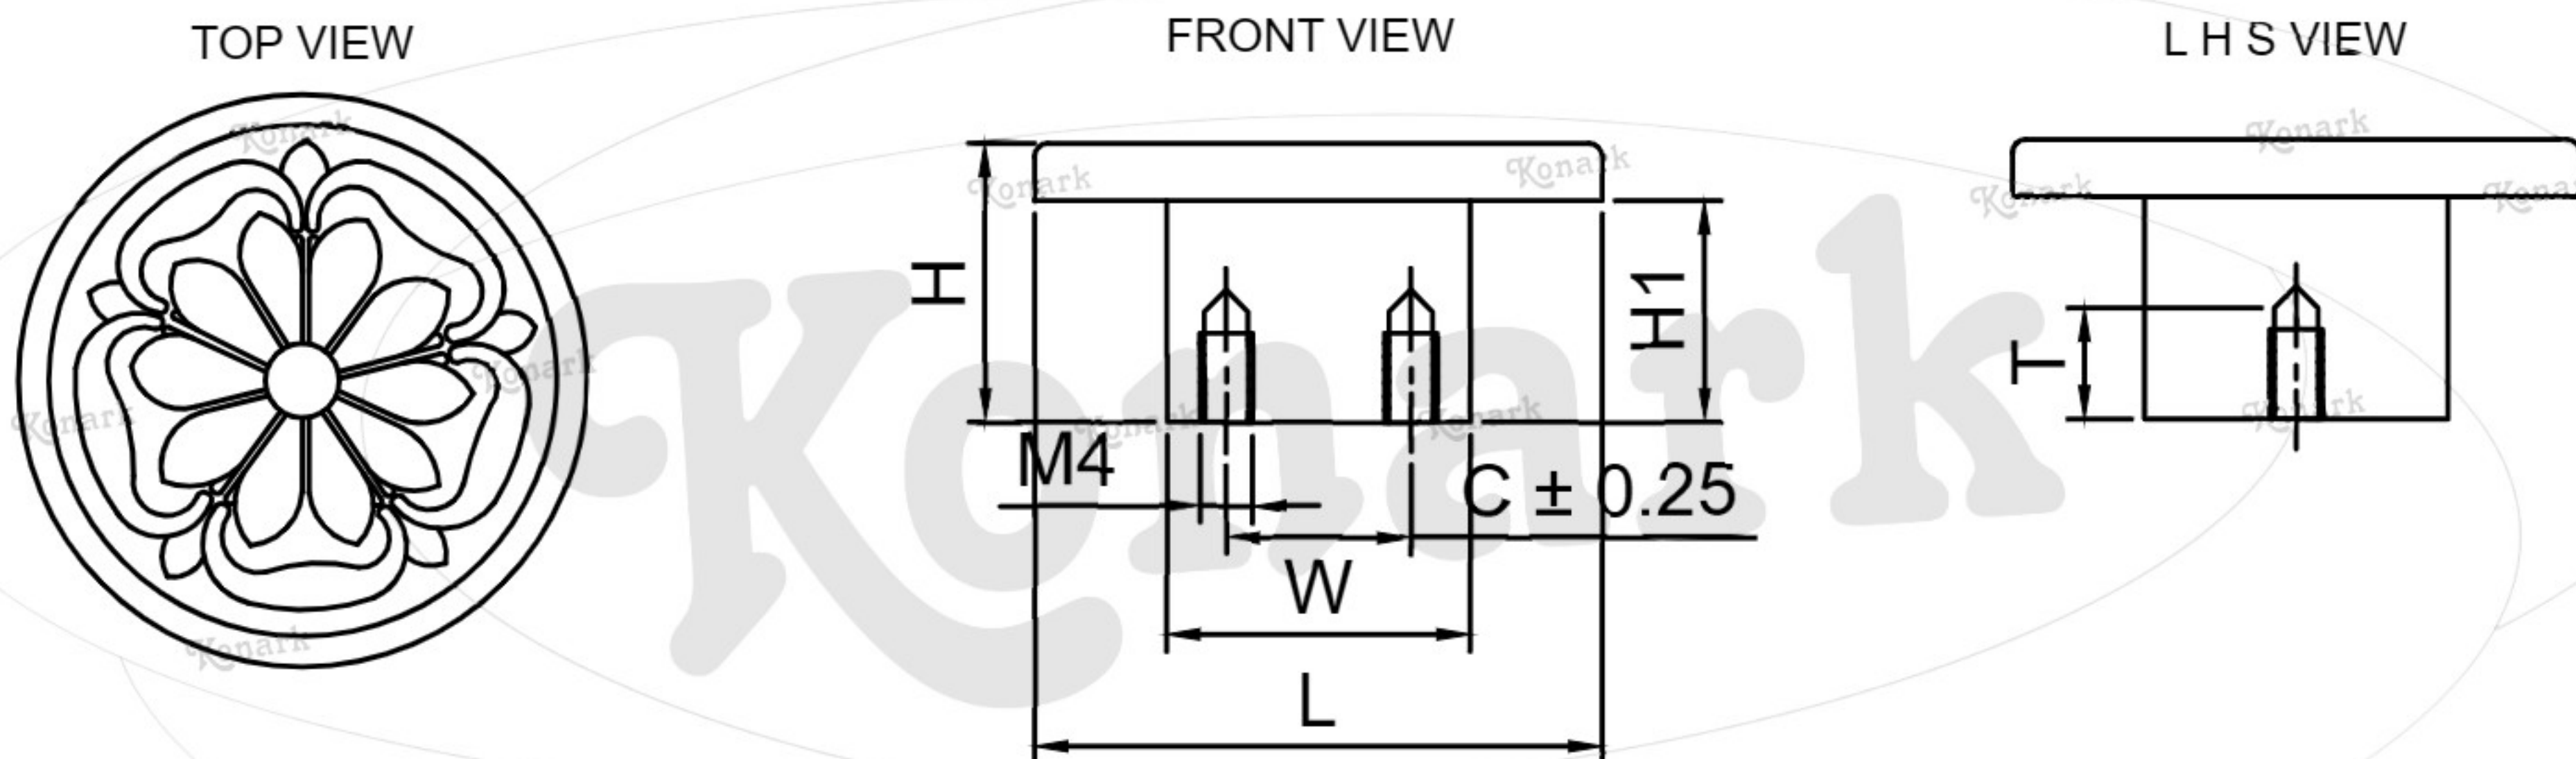

Model : DFK-025

Finish	Size	Product Code	C	L	H	W	H1	T
MT CP SP MC BM RG BA CA	S/T	DFK-025 14	14	43	21	23	17	6