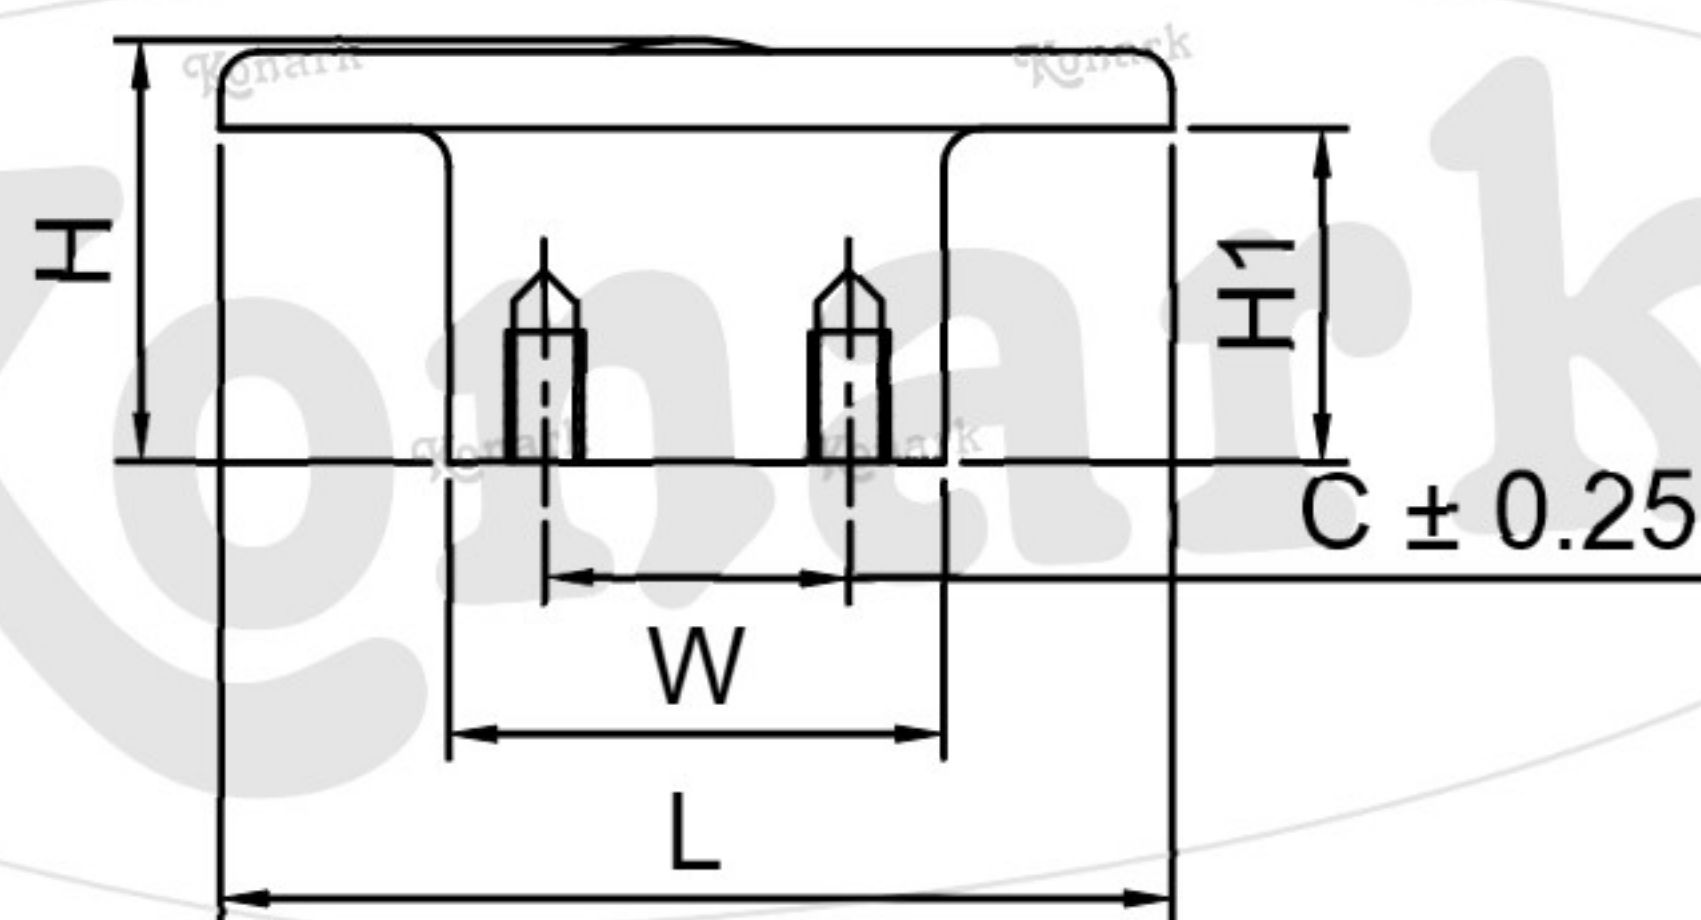

Model : DFK-026

TOP VIEW

FRONT VIEW

L H S VIEW

Finish	Size	Product Code	C	L	H	W	H1	T
MT CP SP MC BM RG BA CA	S/T	DFK-026 16	16	50	22	26	17	6