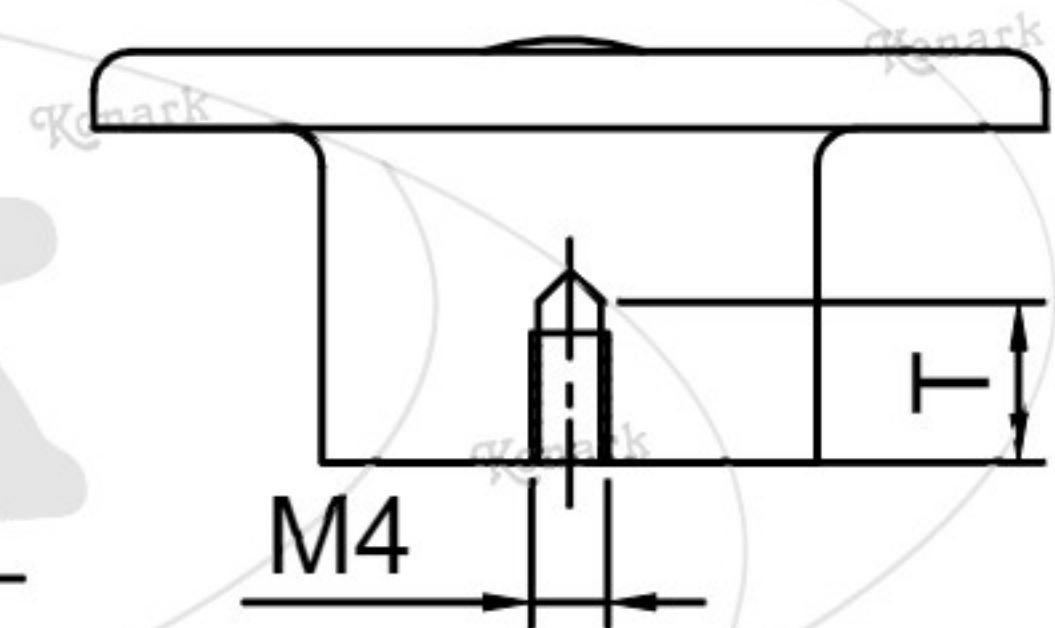

Model : DFK-026

TOP VIEW

FRONT VIEW

L H S VIEW

Finish	Size	Product Code	C	L	H	W	H1	T
MT CP SP MC BM RG BA CA	S/T	DFK-026 16	16	50	22	26	17	6