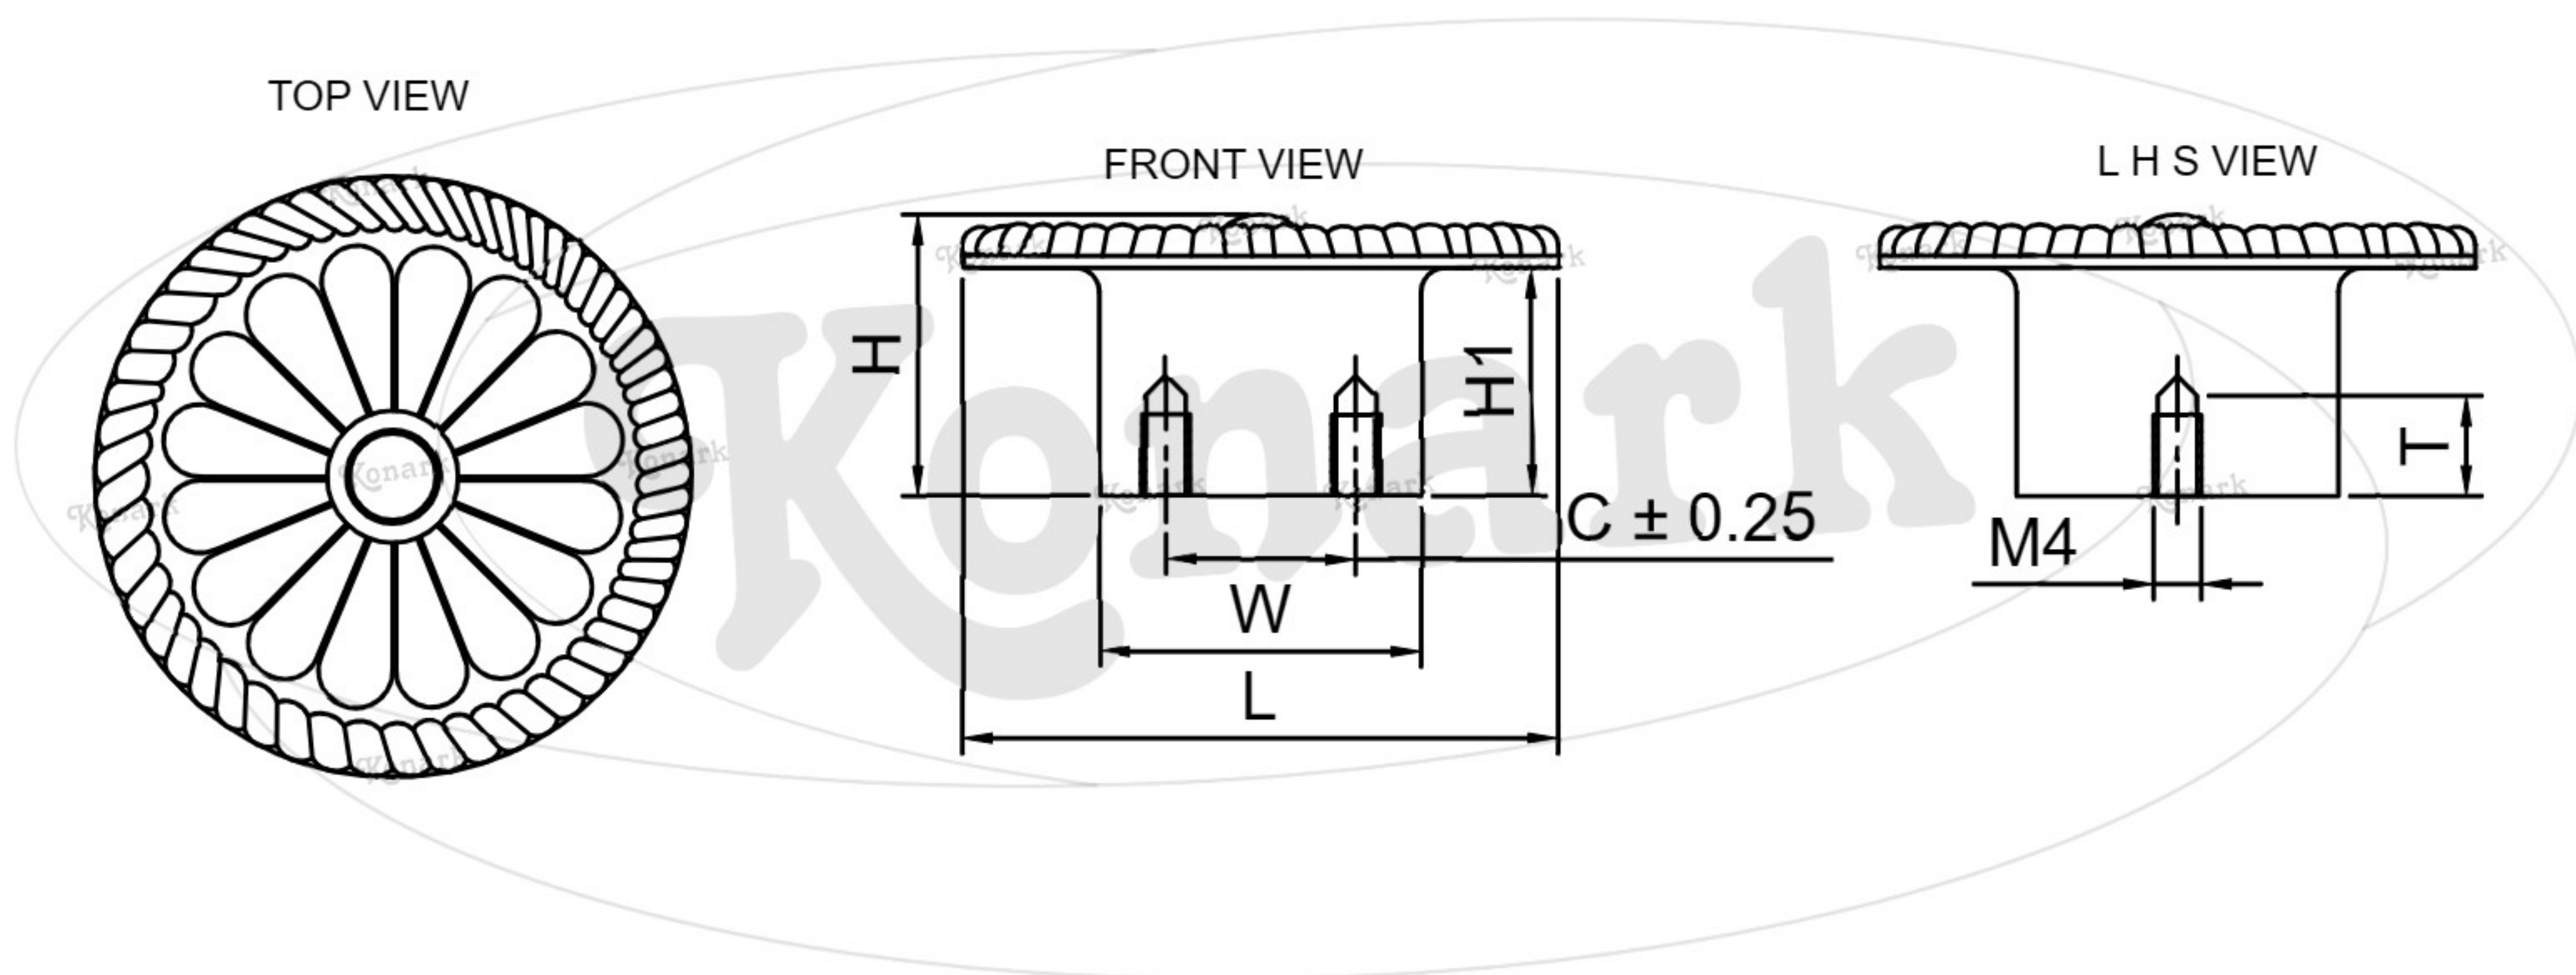

## Model : DFK-027

Finish	Size	Product Code	C	L	H	W	H1	T
MT CP SP MC BM RG BA CA	S/T	DFK-027 16	16	50	23	27	19	6

**FINISH:**

MT	CP	SP	MC	BM	RG	BA	CA
							
Matt	Chrome	Satin	Matt Chrome	Black Matt	Rose Gold	Brass Antique	Copper Antique