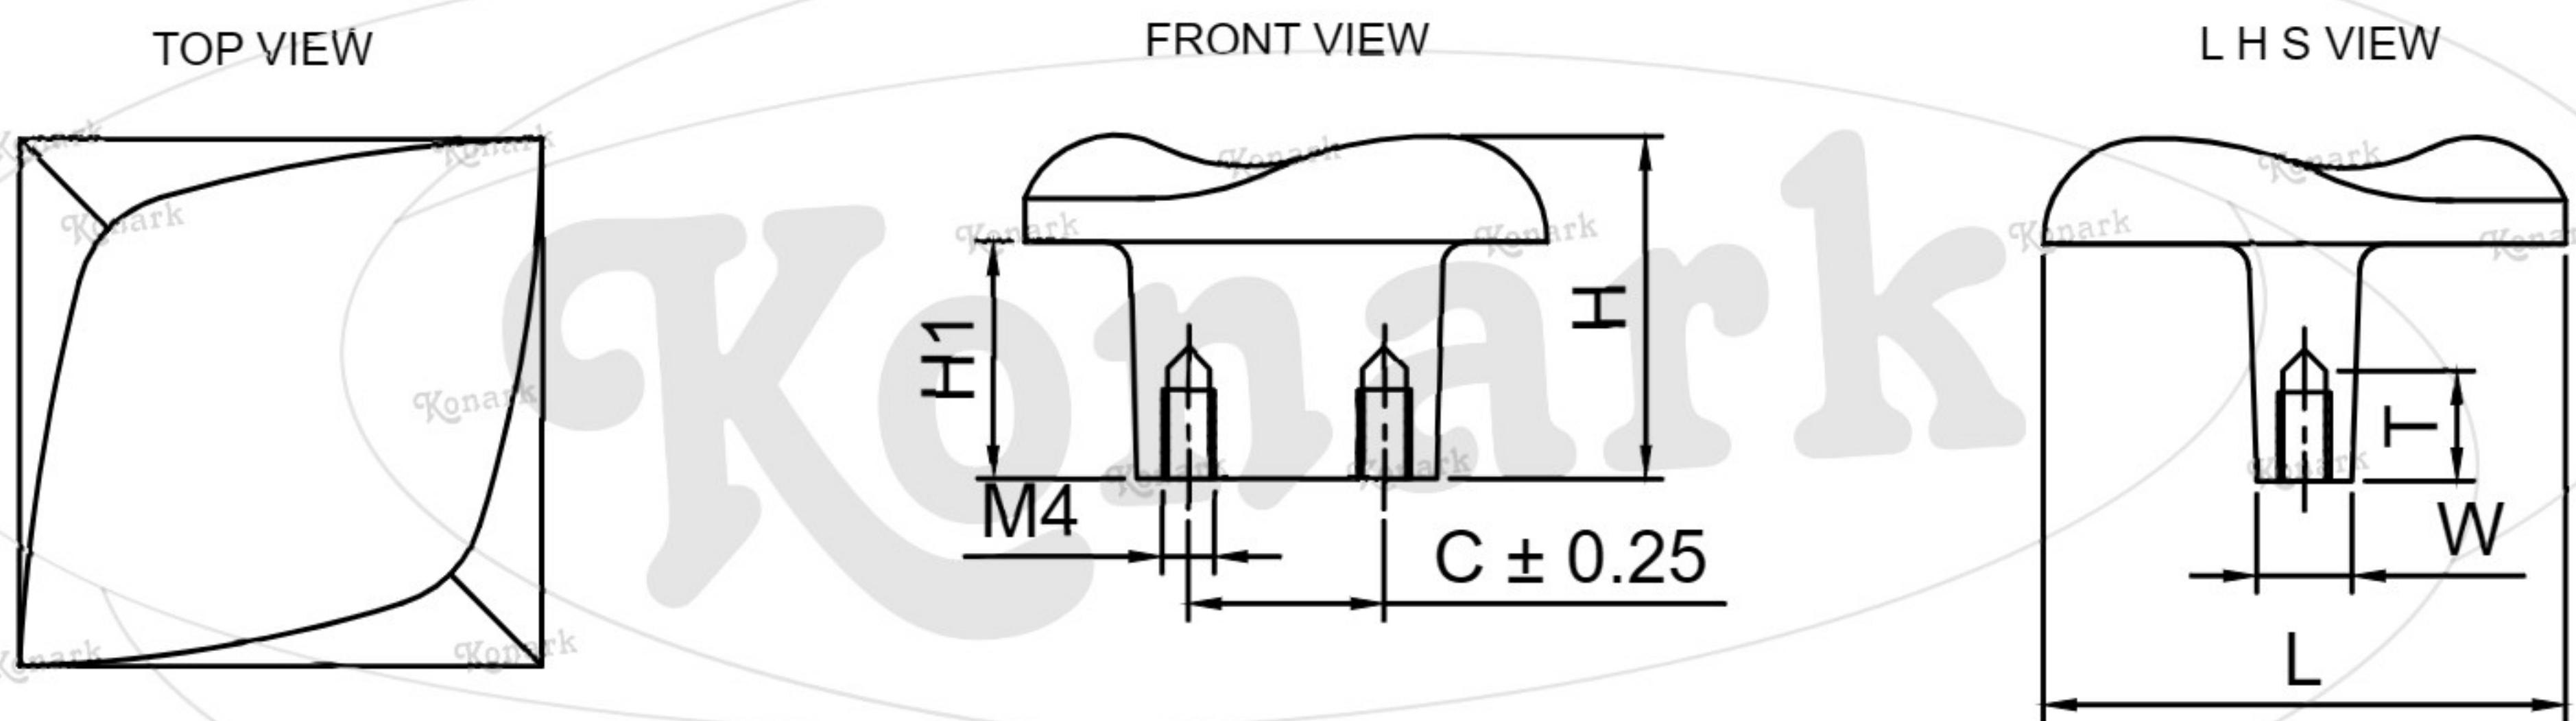

Model : DFK-029

Finish	Size	Product Code	C	L	H	W	H1	T
MT CP SP MC BM RG BA CA	S/T	DFK-029 15	15	40	26	7	18	8