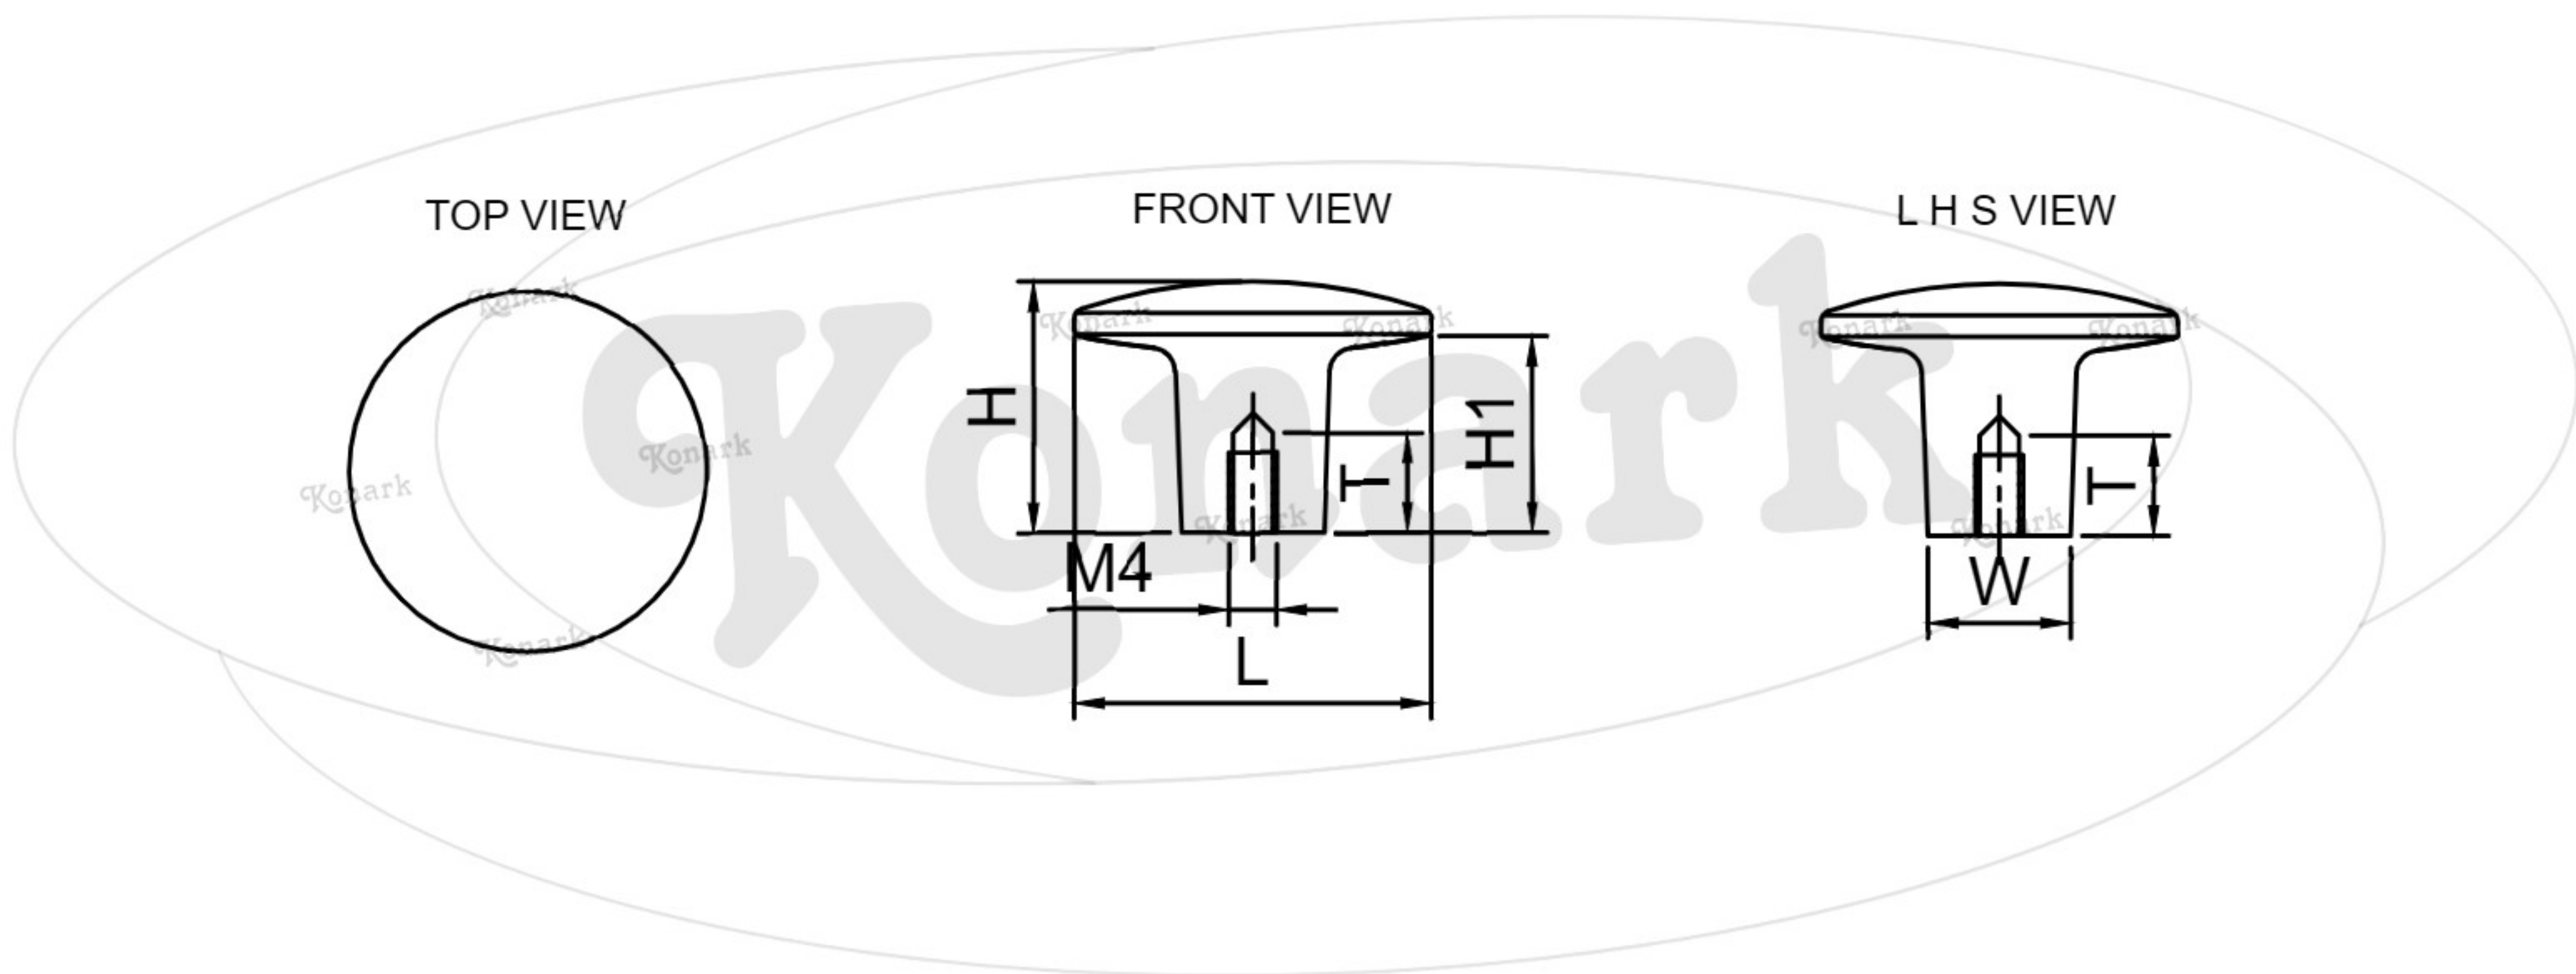

Model : DFK-030

Finish	Size	Product Code	L	H	W	H1	T
MT CP SP MC BM RG BA CA	S/T	DFK-030 30	30	21	12	16	8