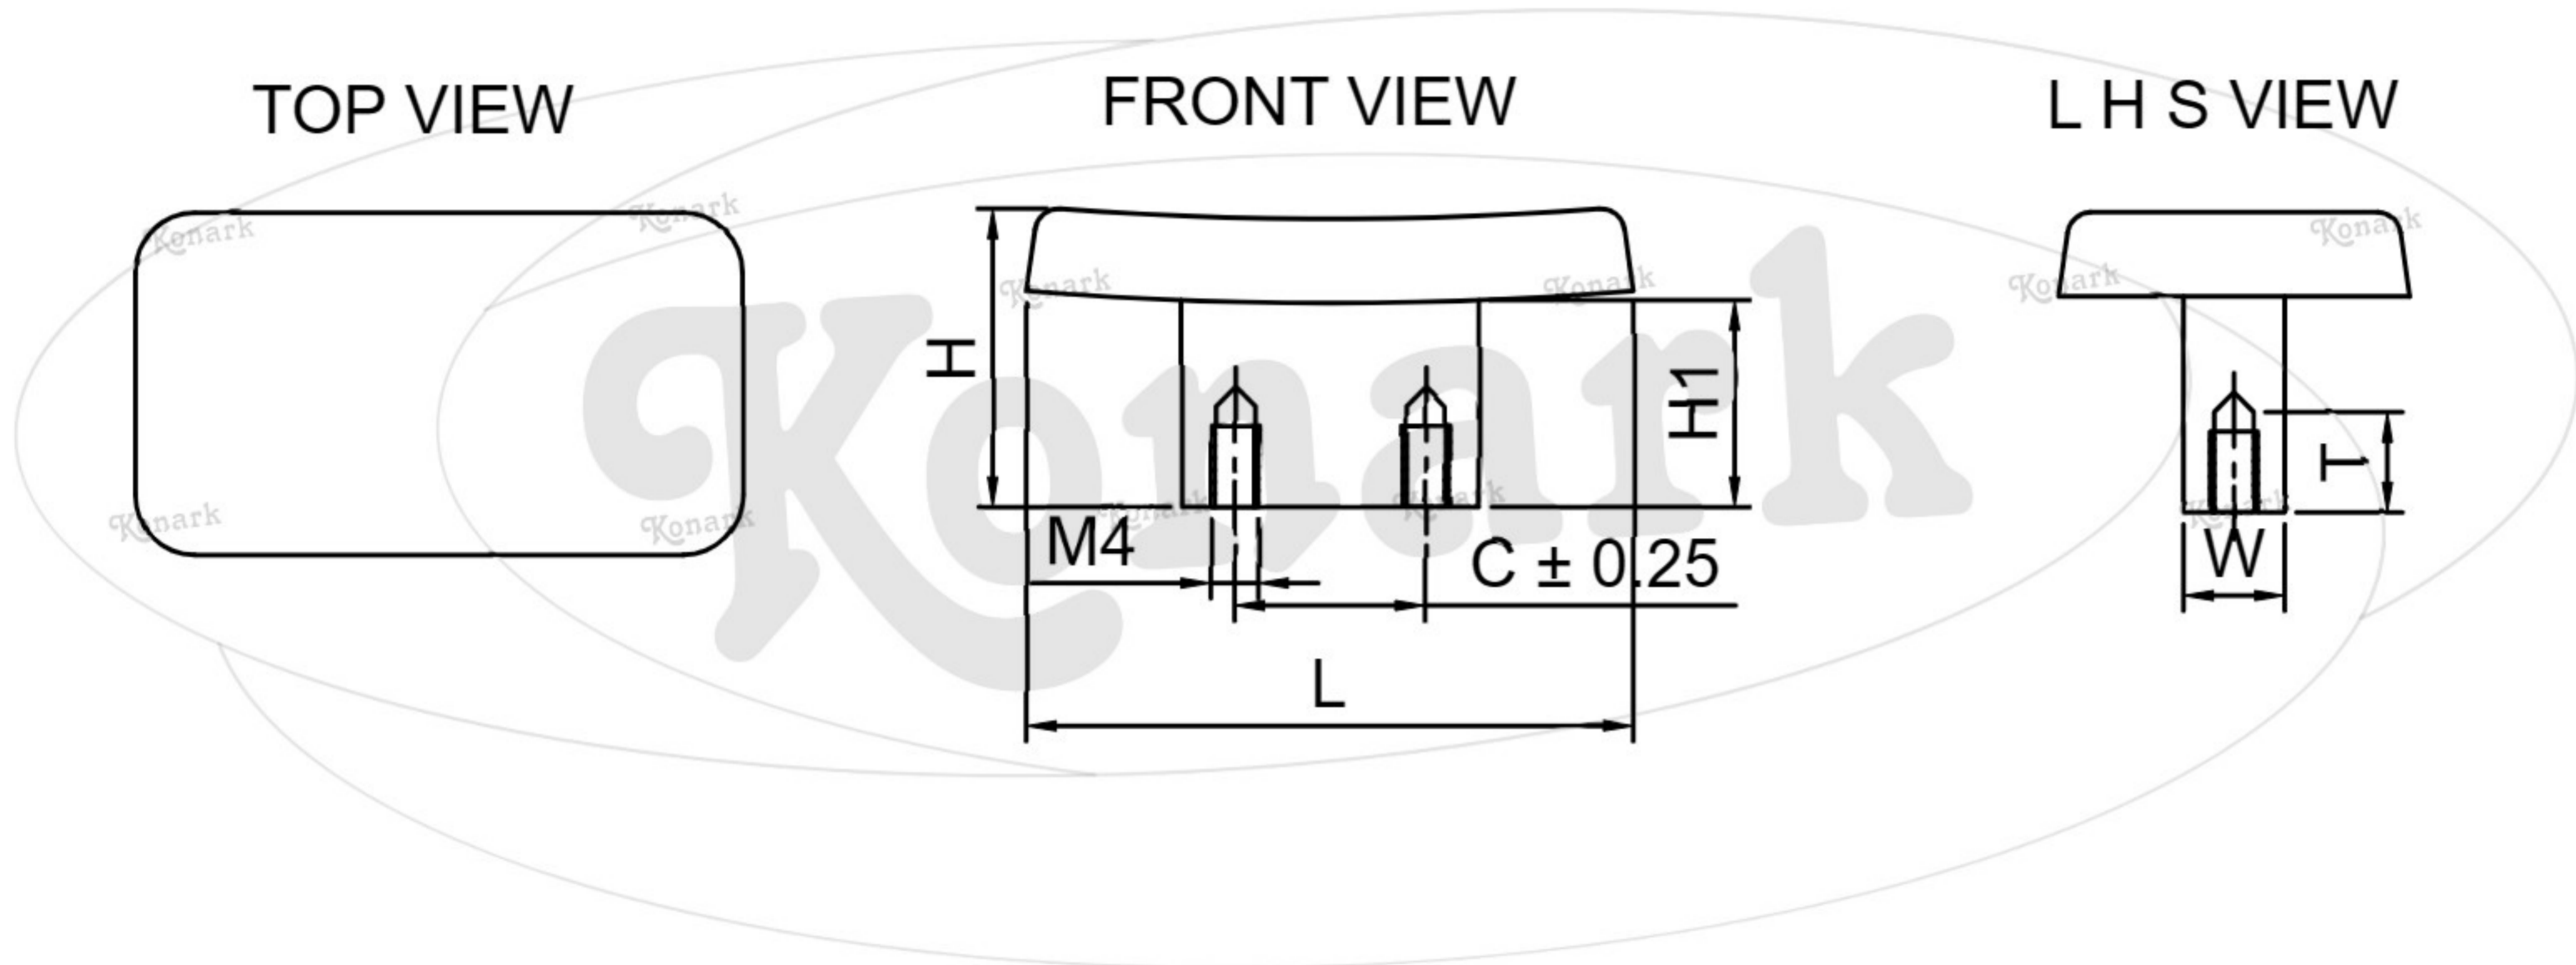

Model : DFK-003

Finish	Size	Product Code	C	L	H	W	H1	T
MT CP SP MC BM RG BA CA	S/T	DFK-003 16	16	51	25	9	17	8

FINISH:

MT	CP	SP	MC	BM	RG	BA	CA
							
Matt	Chrome	Satin	Matt Chrome	Black Matt	Rose Gold	Brass Antique	Copper Antique