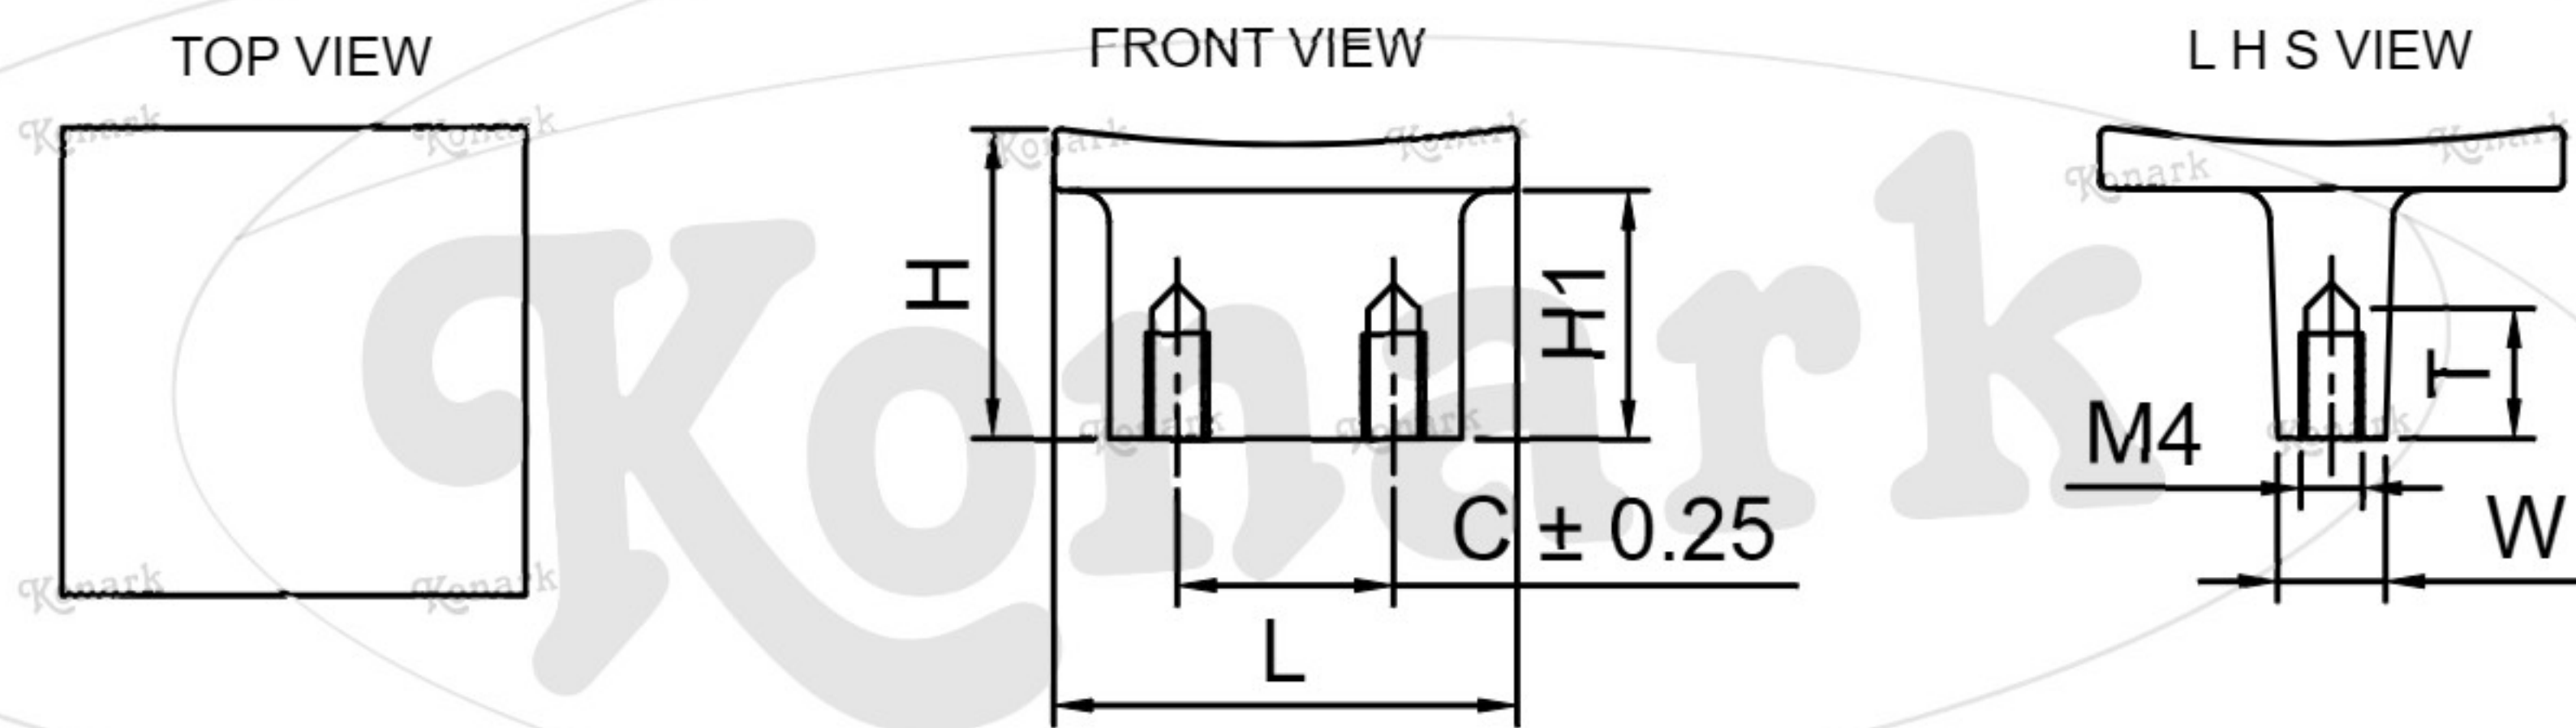

Model : DFK-031

Finish	Size	Product Code	C	L	H	W	H1	T
MT CP SP MC BM RG BA CA	S/T	DFK-031 14	14	30	20	7	16	8