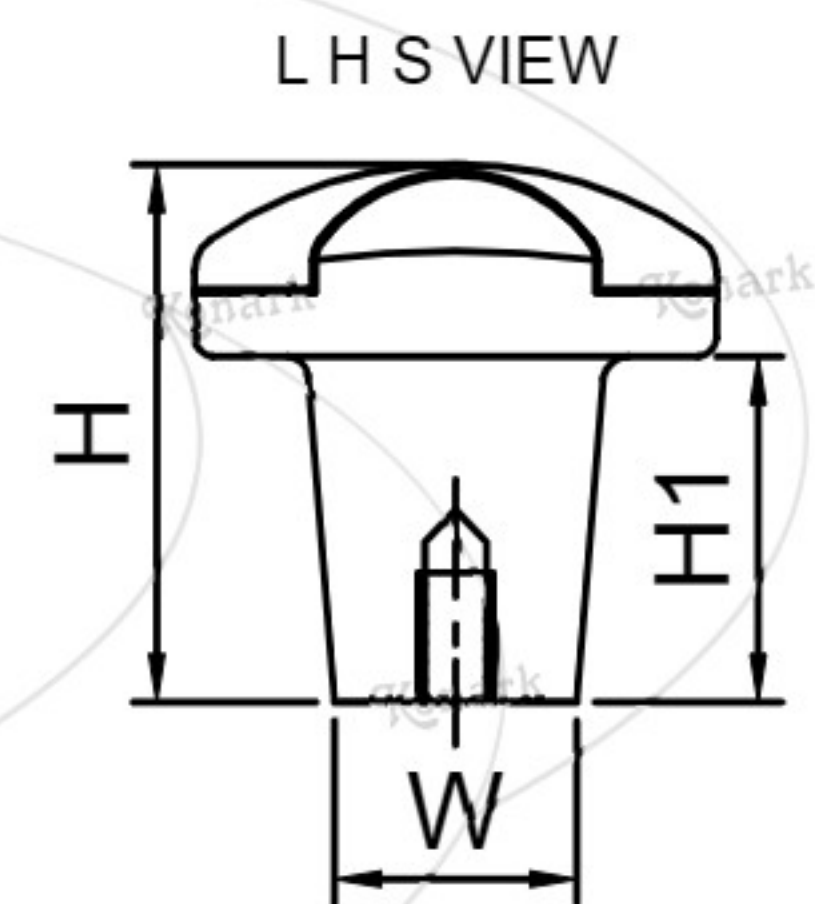

Model : DFK-033

Finish	Size	Product Code	C	L	H	W	H1	T
MT CP SP MC BM RG BA CA	S/T	DFK-033 18	18	58	28	13	18	6