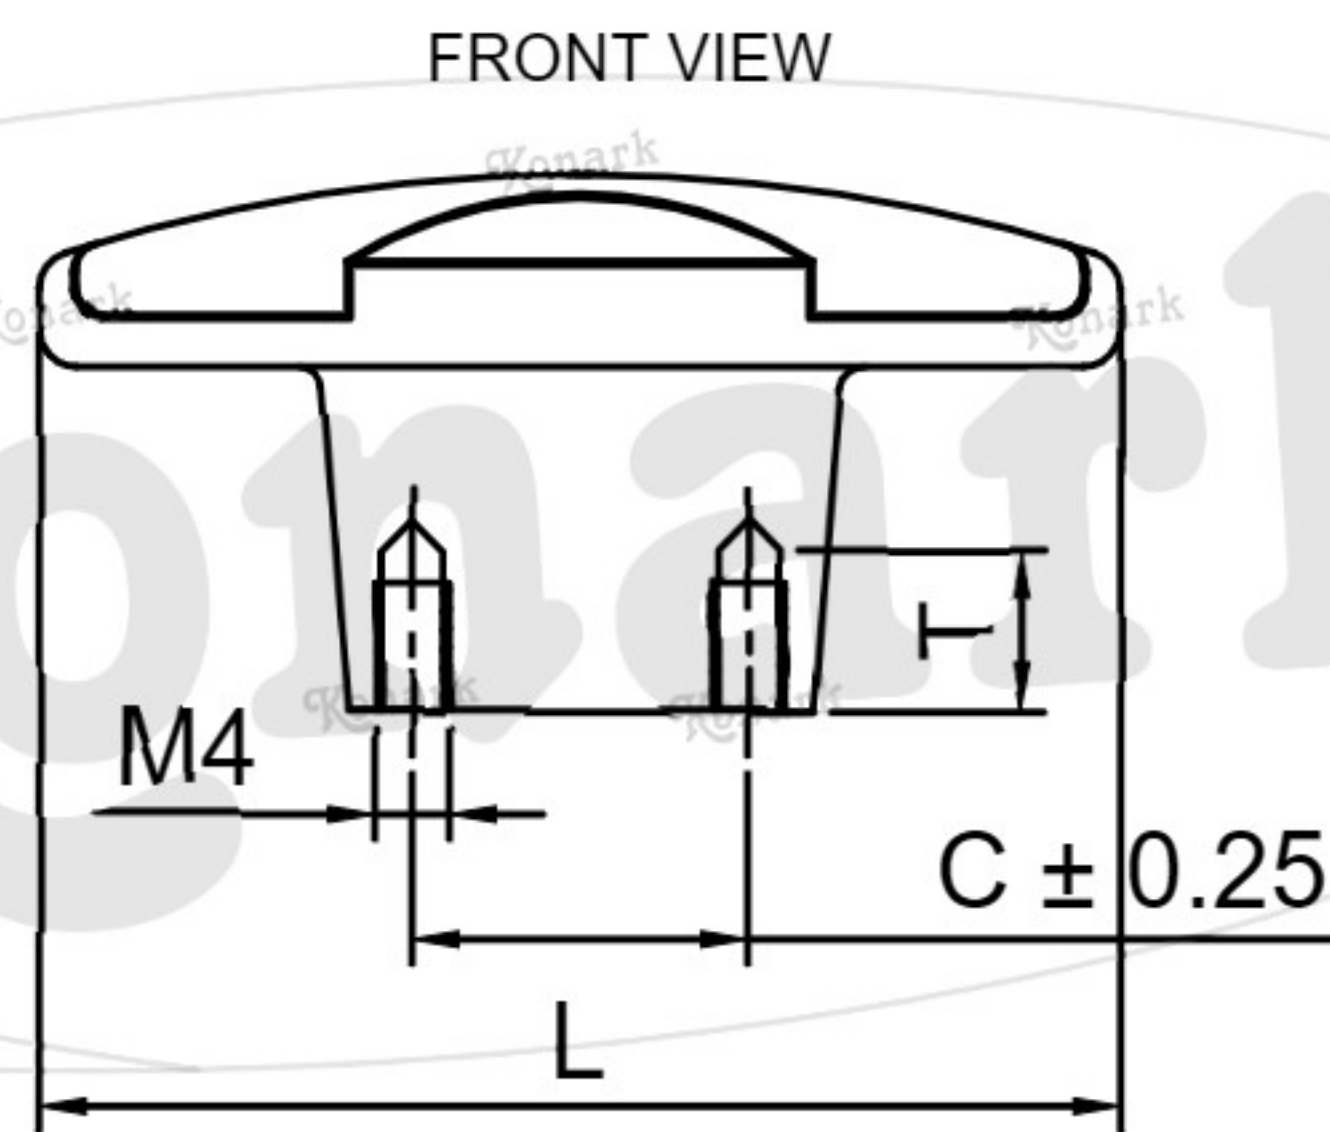

Model : DFK-033

Finish	Size	Product Code	C	L	H	W	H1	T
MT CP SP MC BM RG BA CA	S/T	DFK-033 18	18	58	28	13	18	6