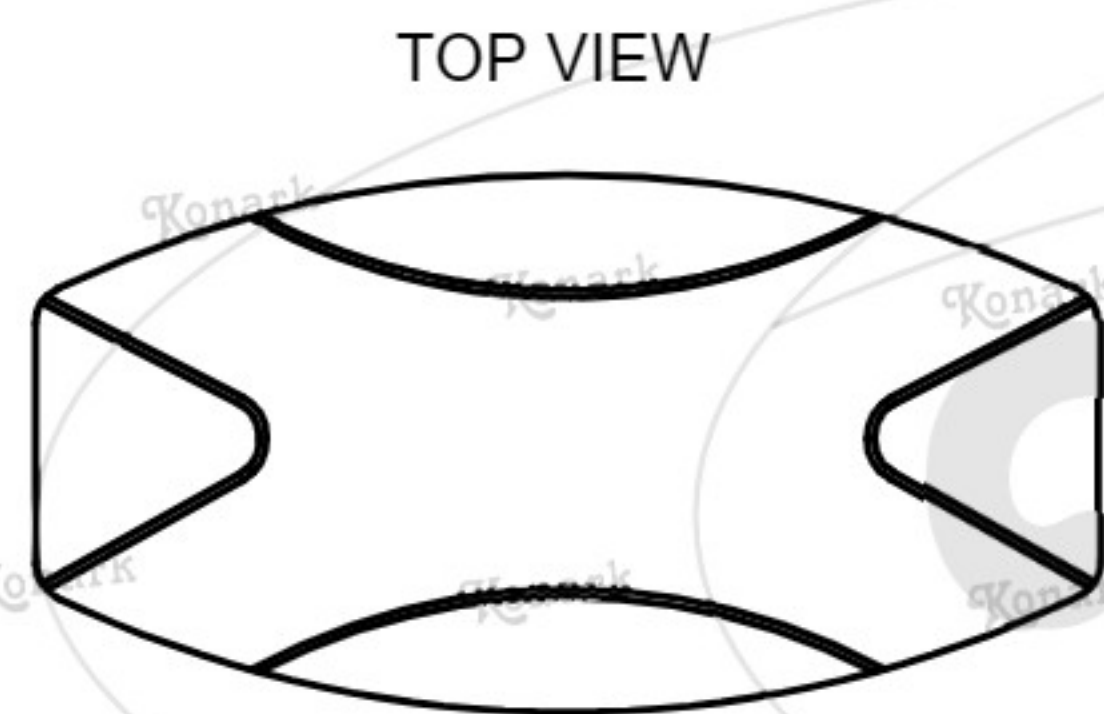

Model : DFK-033

Finish	Size	Product Code	C	L	H	W	H1	T
MT CP SP MC BM RG BA CA	S/T	DFK-033 18	18	58	28	13	18	6