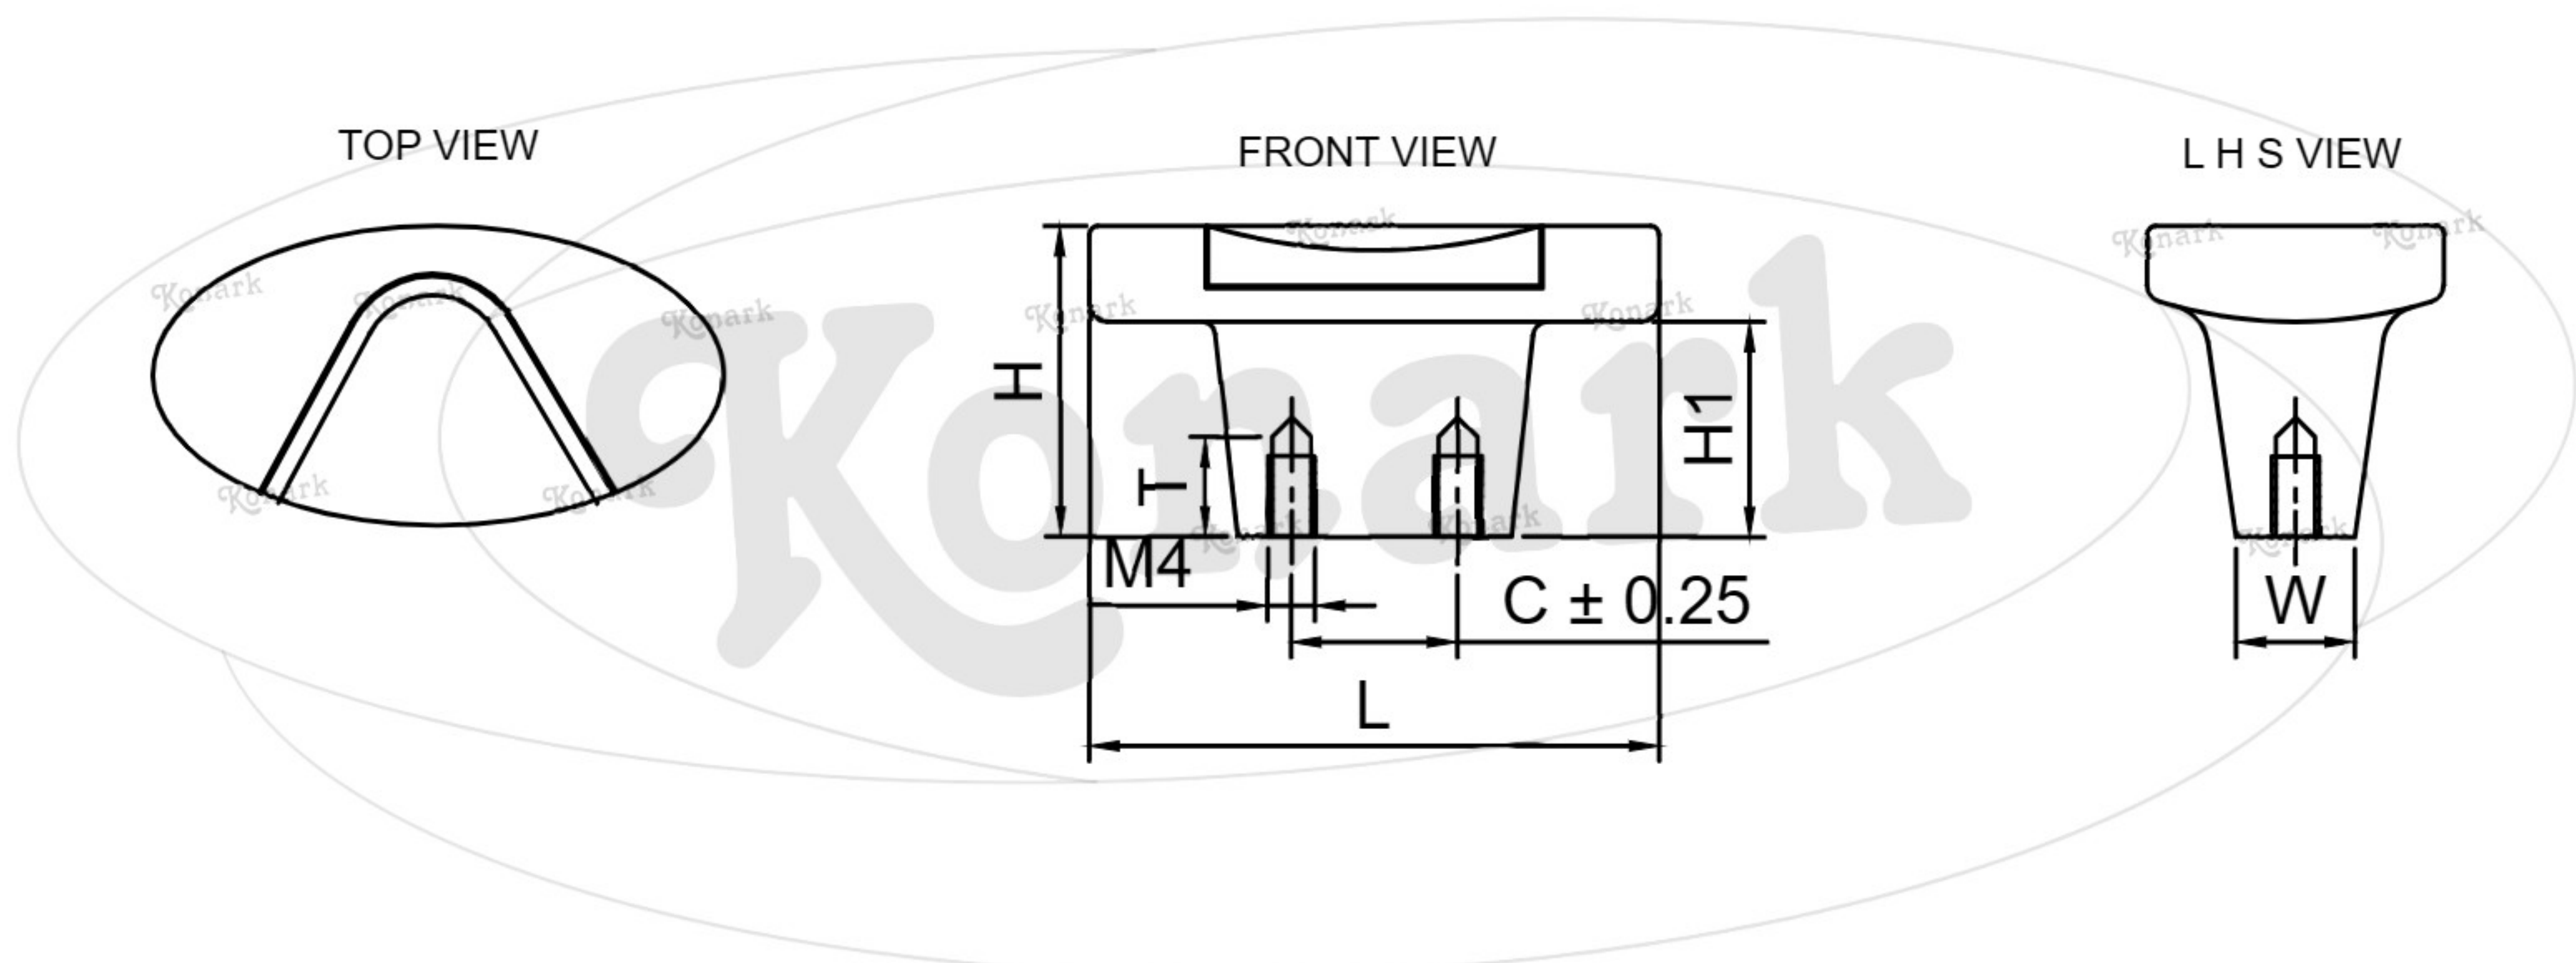

Model : DFK-034

Finish	Size	Product Code	C	L	H	W	H1	T
MT CP SP MC BM RG BA CA	S/T	DFK-034 14	14	48	26	10	18	6