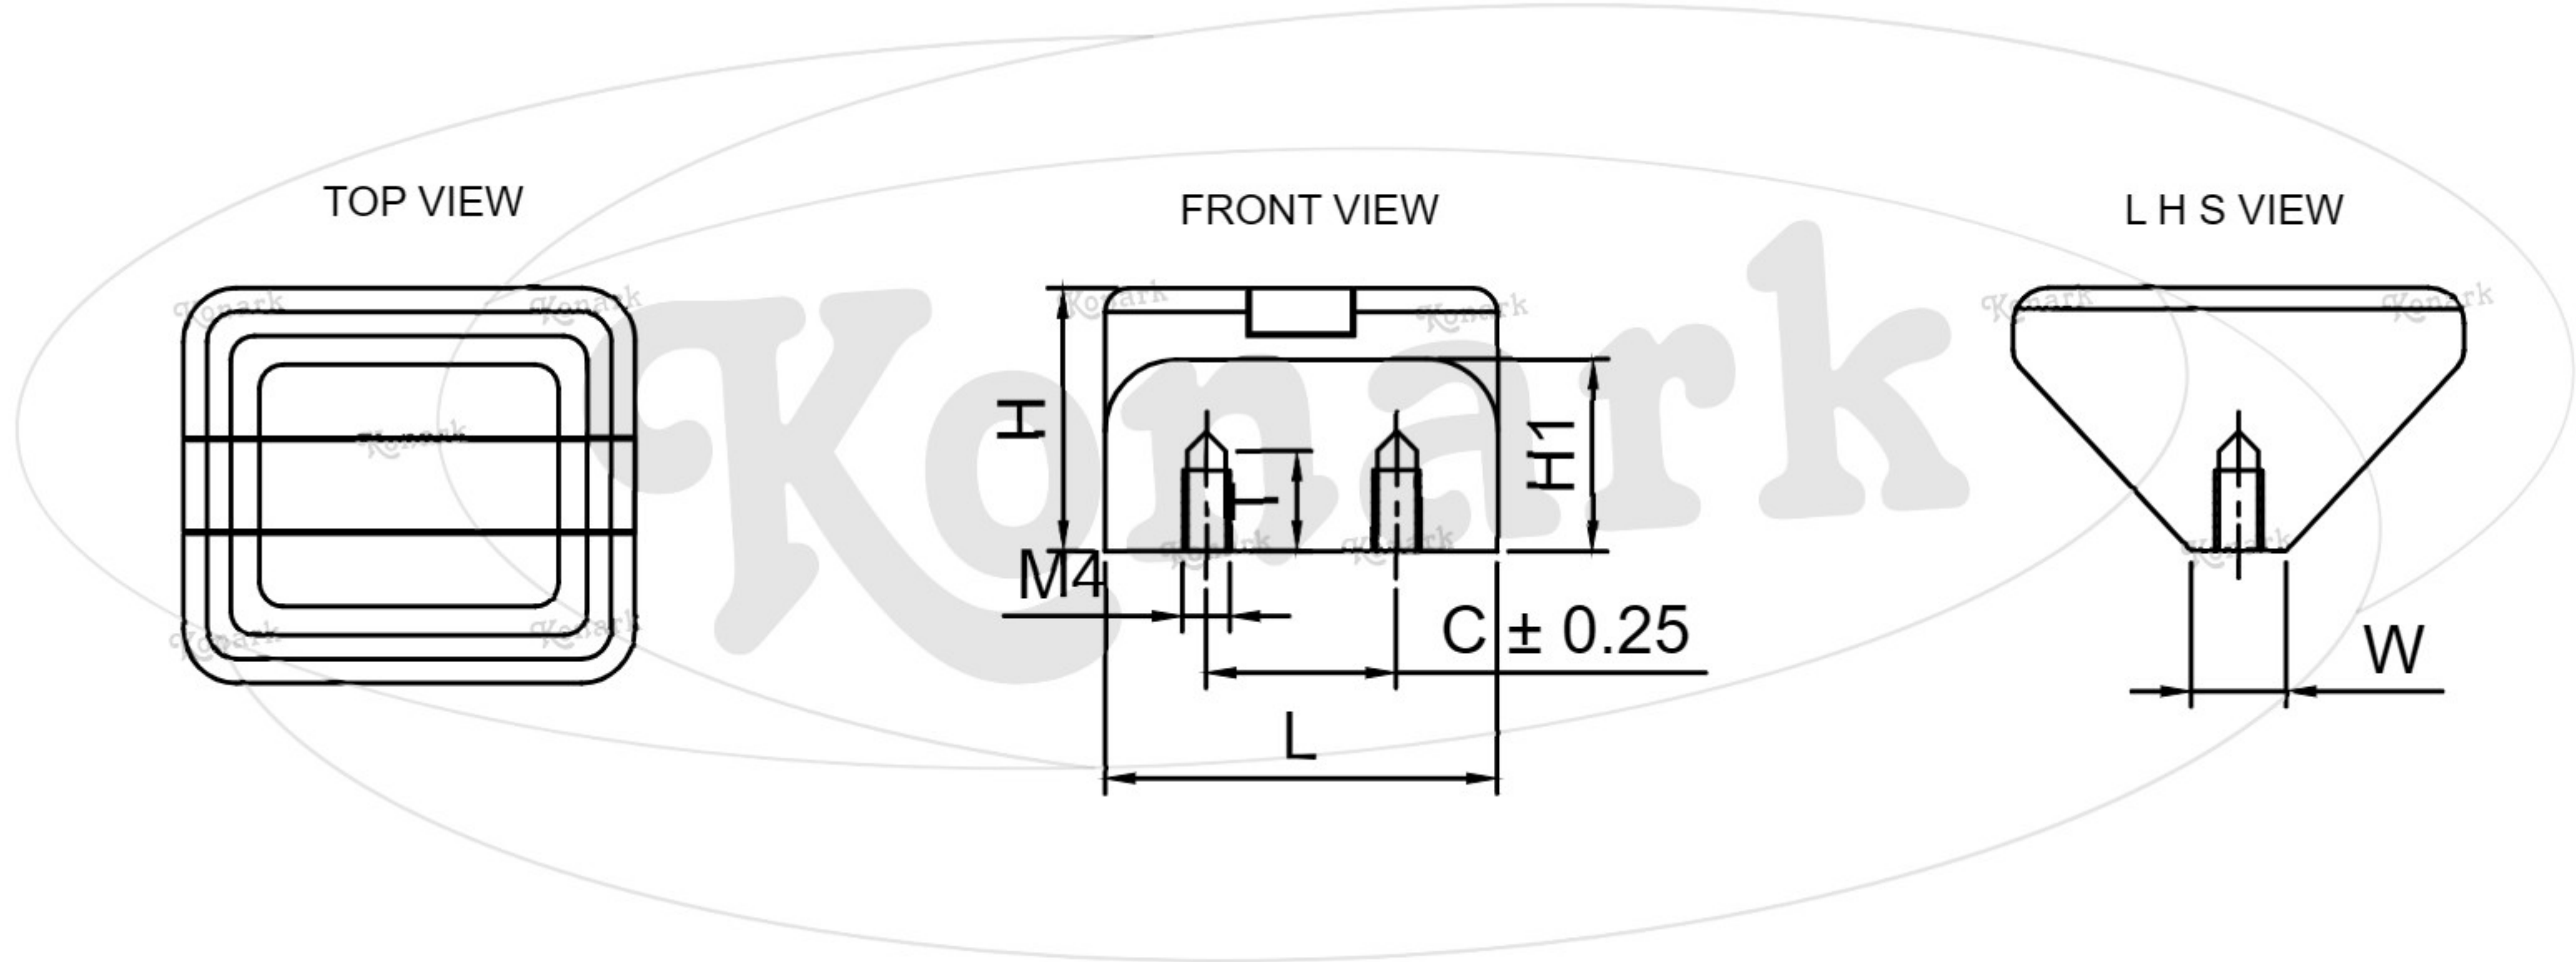

Model : DFK-036

Finish	Size	Product Code	C	L	H	W	H1	T
MT CP SP MC BM RG BA CA	S/T	DFK-036 16	16	33	22	8	16	6