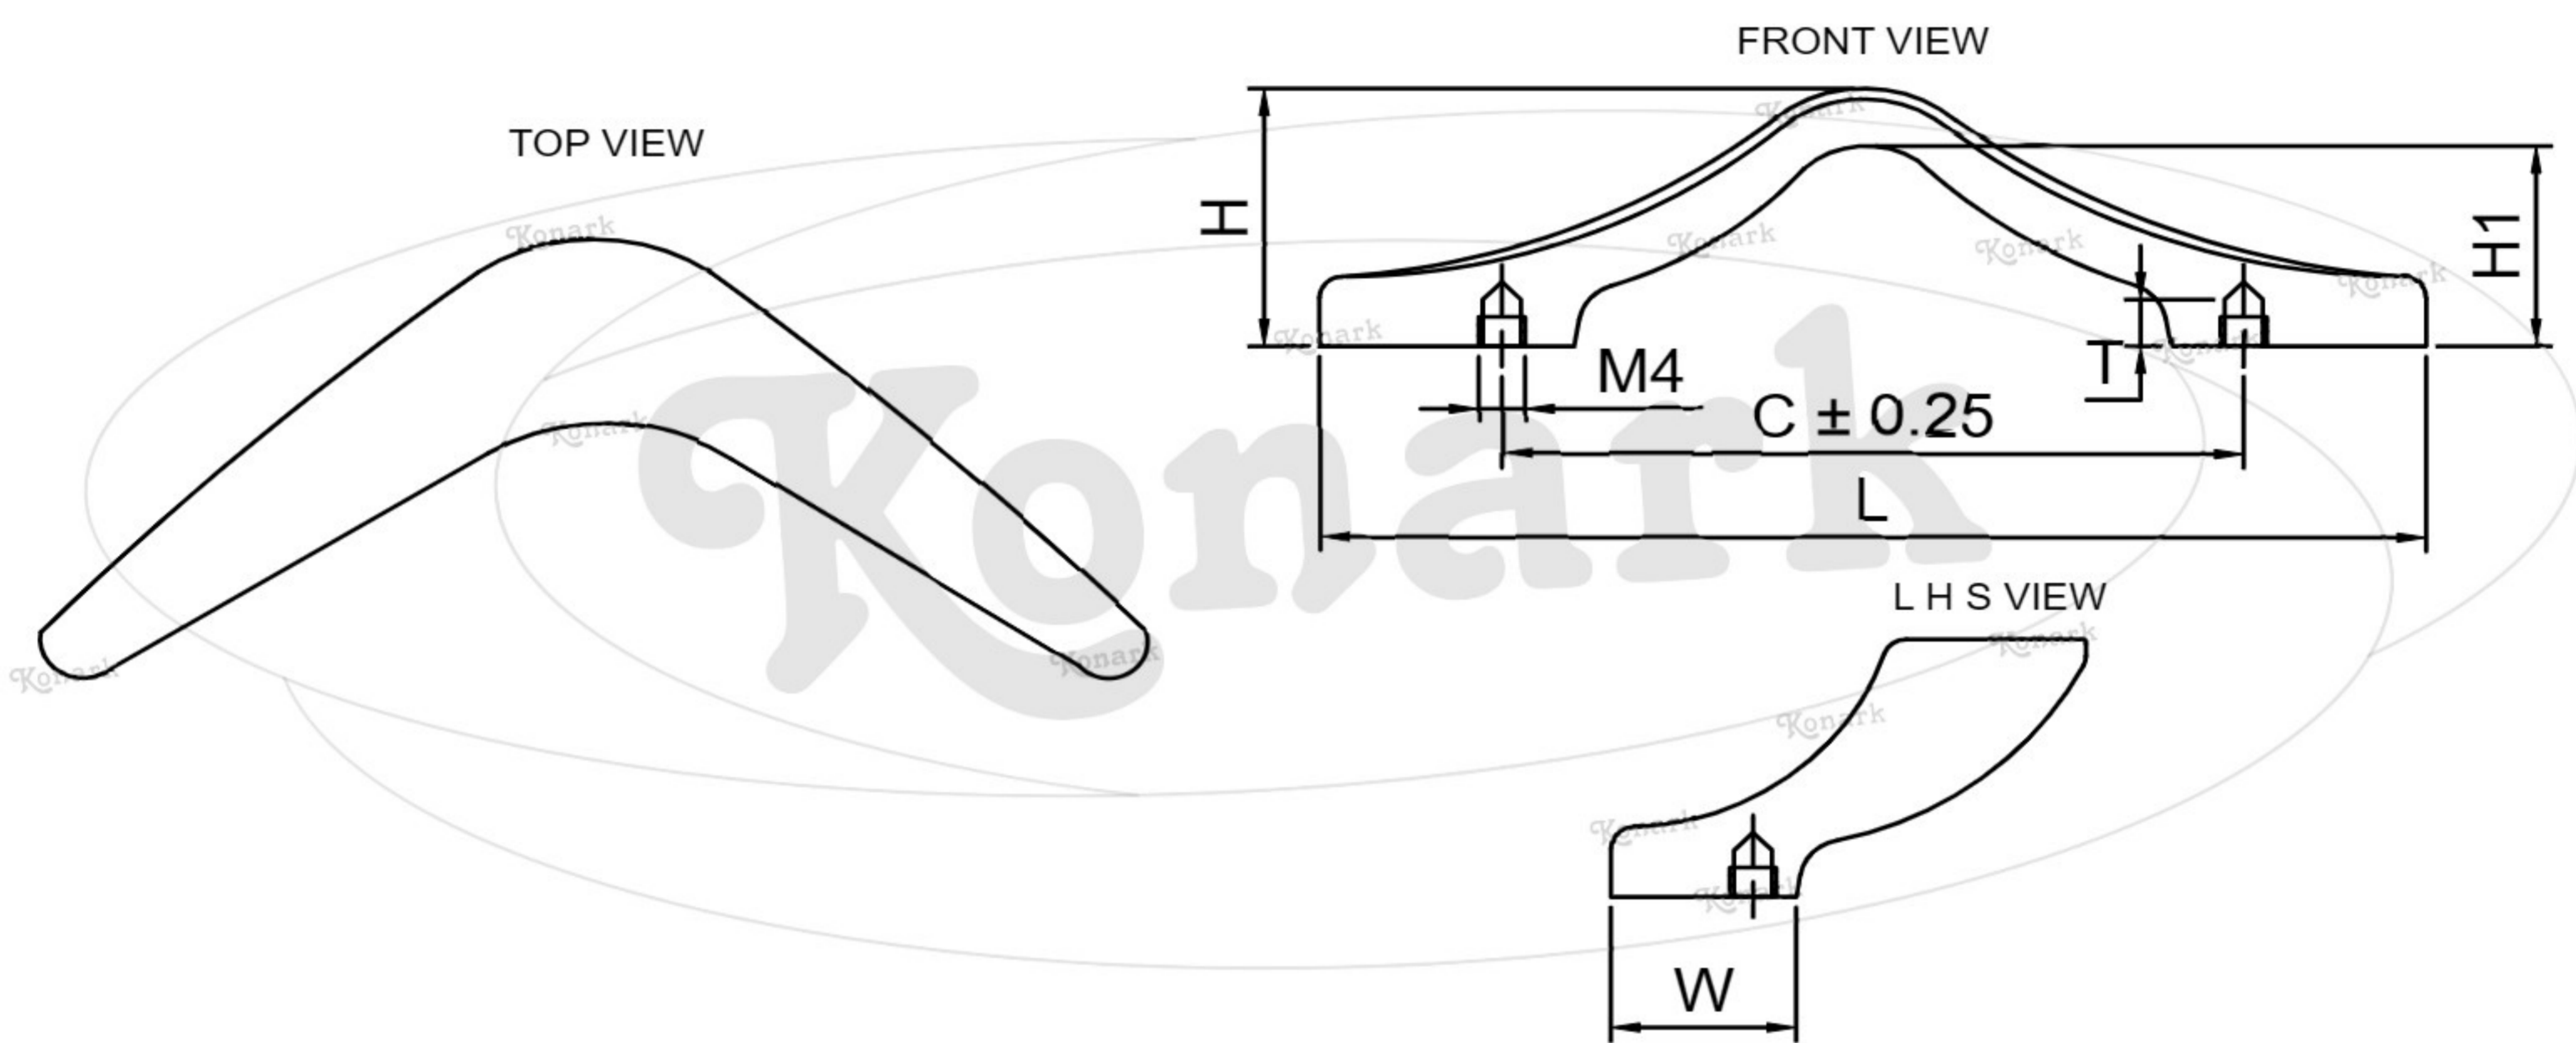

Model : DFK-037

Finish	Size	Product Code	C	L	H	W	H1	T
MT CP SP MC BM RG BA CA	S/T	DFK-035 64	64	96	24	16	19	6

FINISH:

MT	CP	SP	MC	BM	RG	BA	CA
							
Matt	Chrome	Satin	Matt Chrome	Black Matt	Rose Gold	Brass Antique	Copper Antique