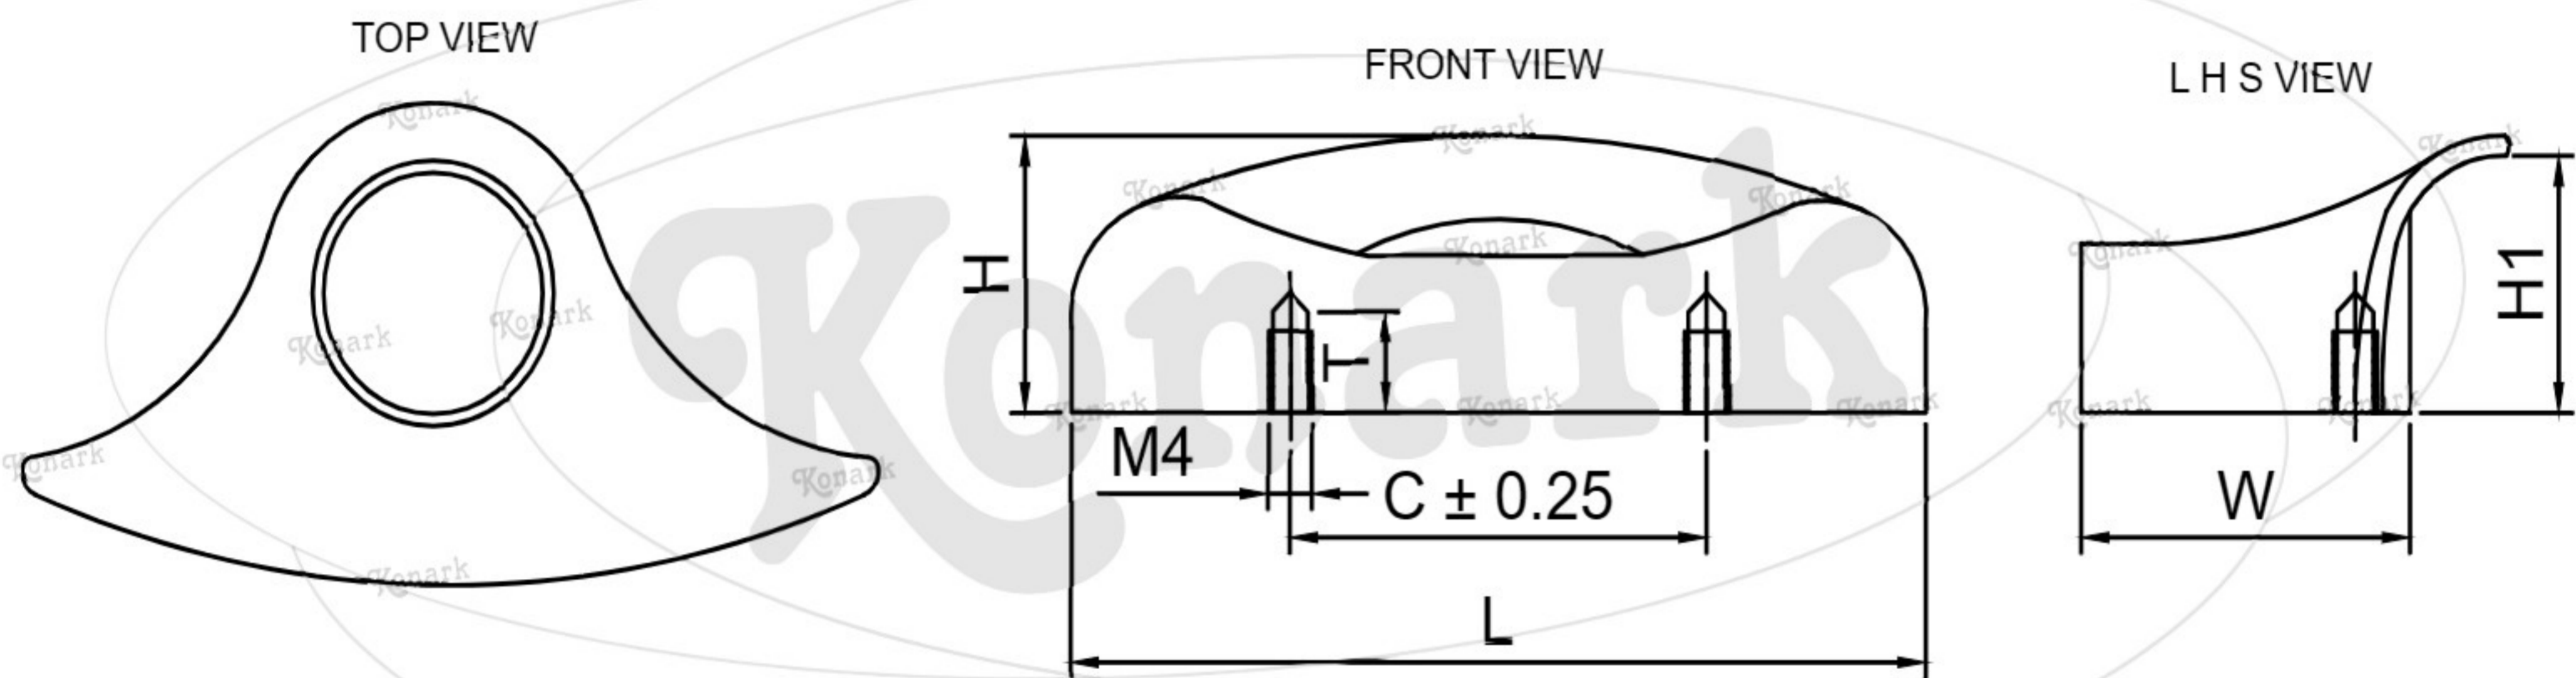

Model : DFK-039

Finish	Size	Product Code	C	L	H	W	H1	T
MT CP SP MC BM RG BA CA	S/T	DFK-039 38	38	78	23	30	21	6