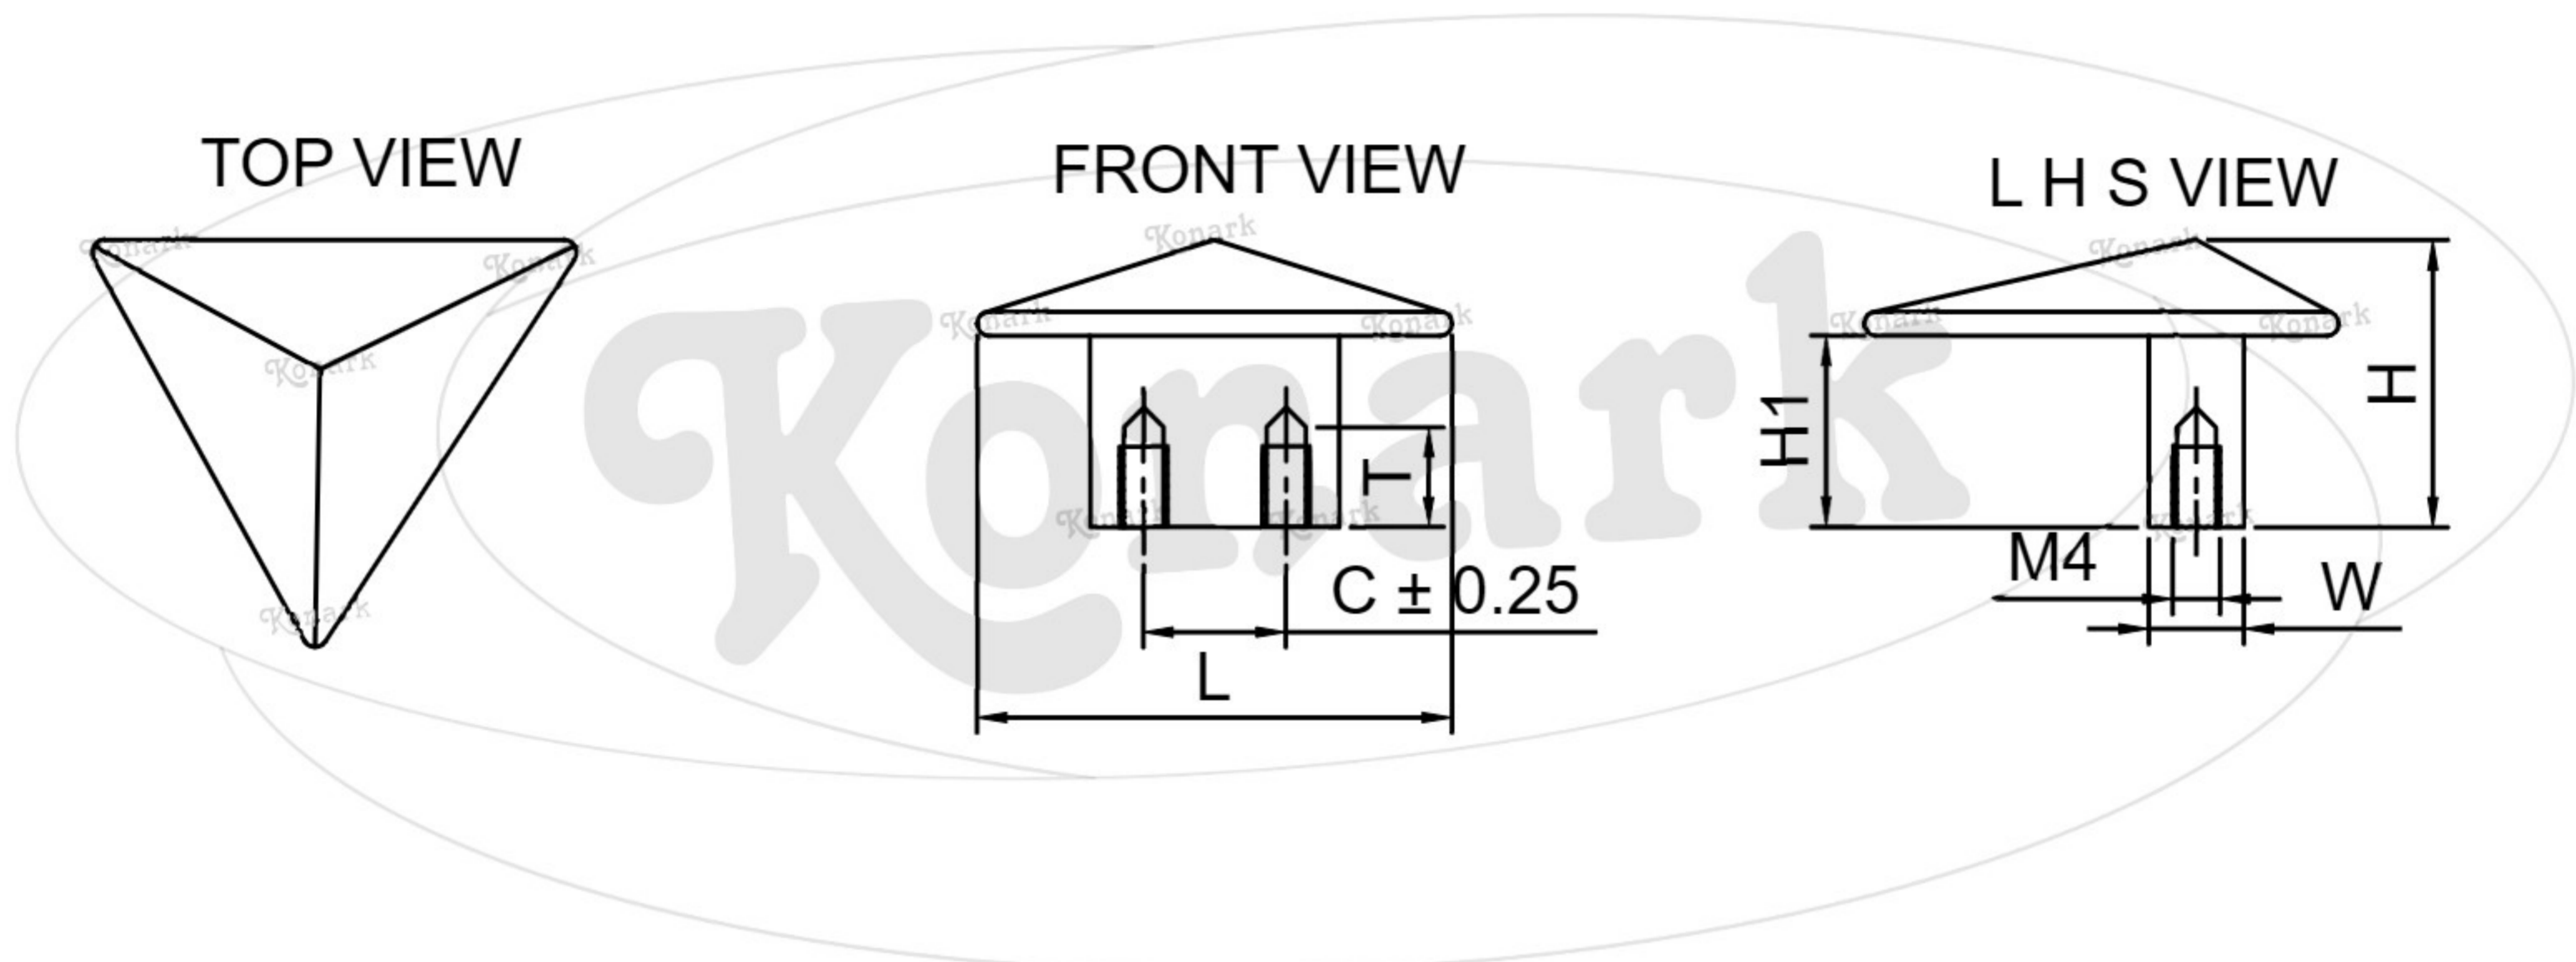

Model : DFK-004

Finish	Size	Product Code	C	L	H	W	H1	T
MT CP SP MC BM RG BA CA	S/T	DFK-004 12	12	40	24	8	16	6

FINISH:

MT	CP	SP	MC	BM	RG	BA	CA
							
Matt	Chrome	Satin	Matt Chrome	Black Matt	Rose Gold	Brass Antique	Copper Antique