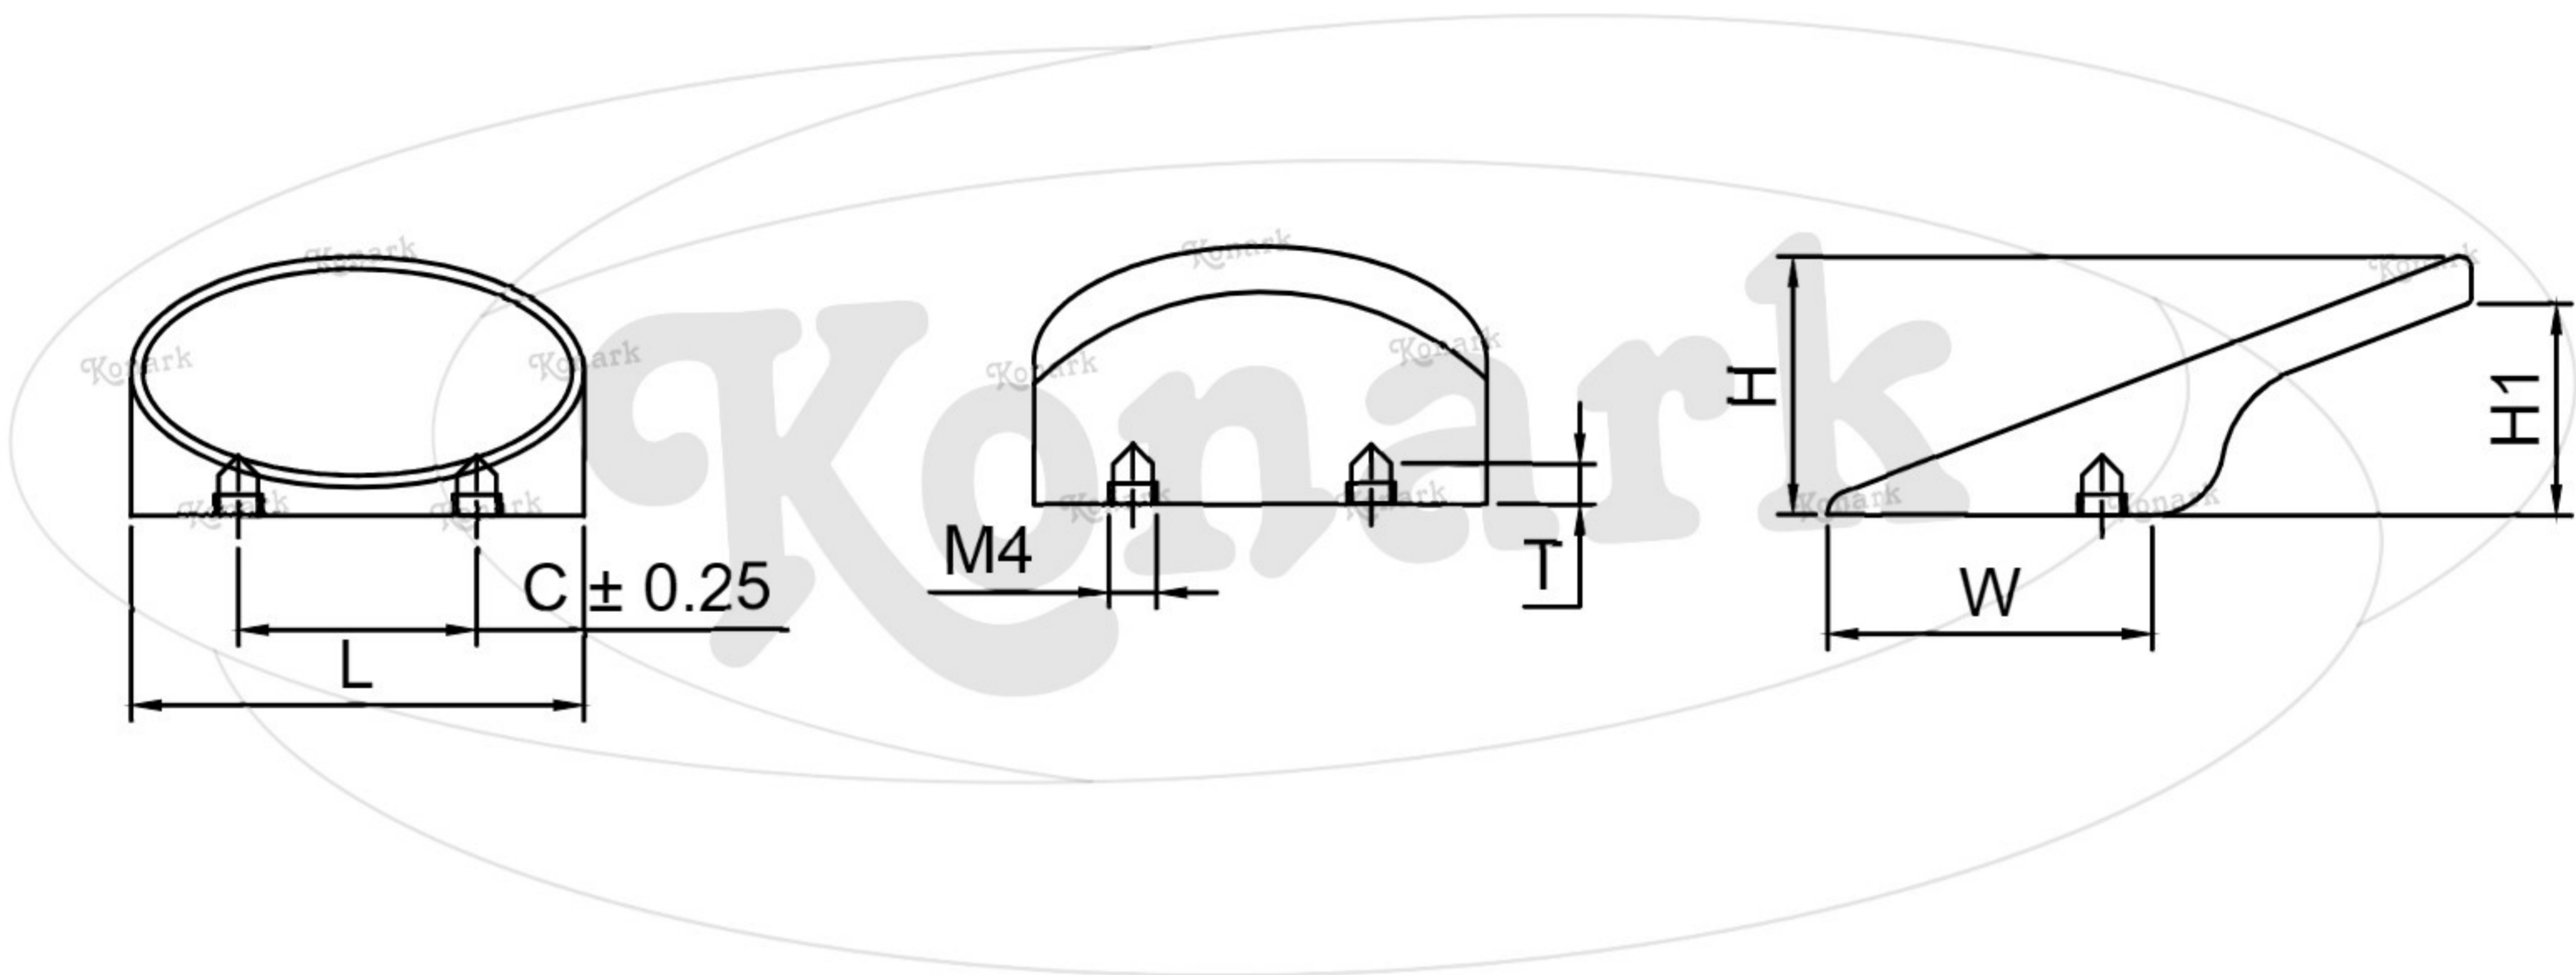

Model : DFK-040

Finish	Size	Product Code	C	L	H	W	H1	T
MT CP SP MC BM RG BA CA	S/T	DFK-040 20	20	38	21	27	18	4